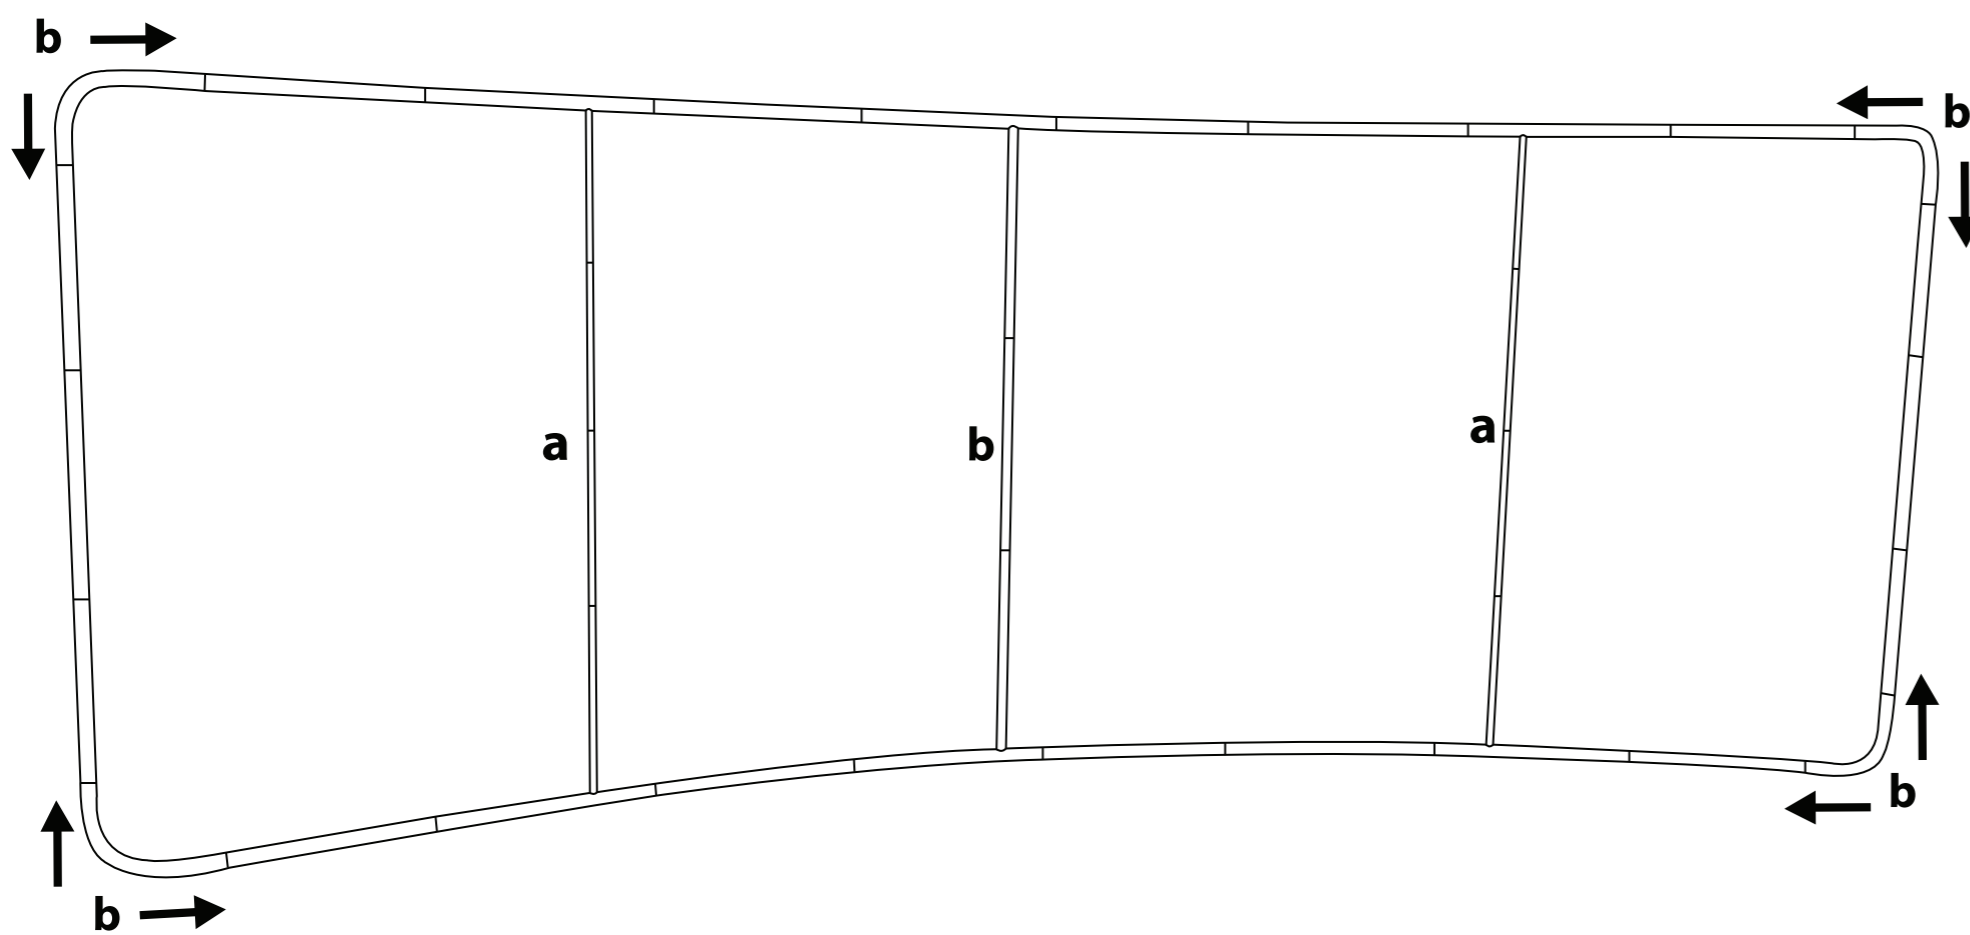

20FT EZ TUBE CURVED FRAME

INSTALLATION STEPS

Modern appearance, stable quality, practicability & multiformity
Package and spotlight are available as accessories

STEP 1

If can't snap when dismantle the frame, Pls push the tube forwardly, then push again.