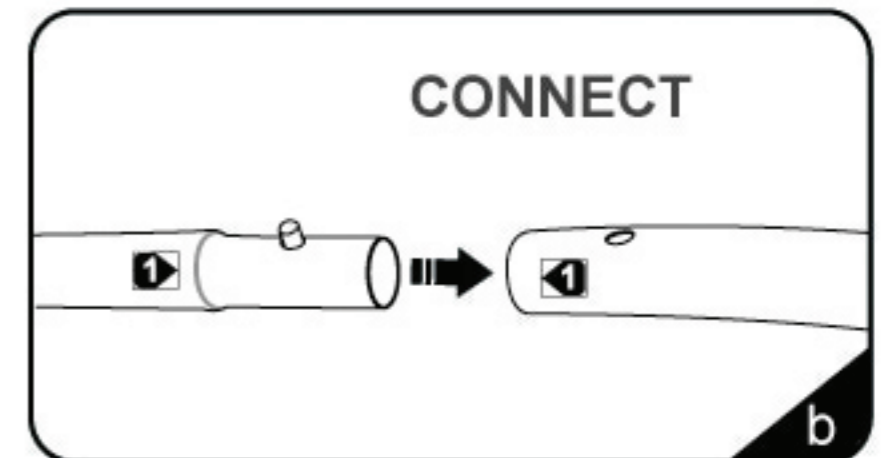

20FT EZ TUBE CURVED FRAME

INSTALLATION STEPS

Modern appearance, stable quality, practicability & multiformity
Package and spotlight are available as accessories

STEP 1

If can't snap when dismantle the frame, Pls push the tube forwardly, then push again.