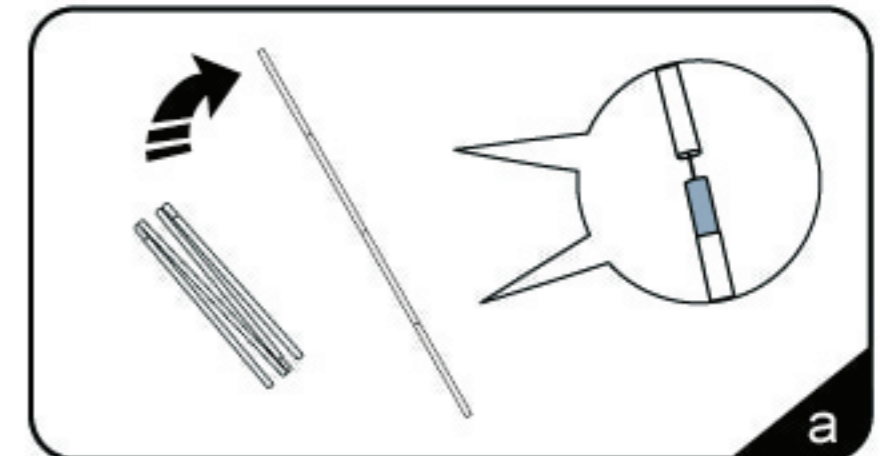

20FT EZ TUBE CURVED FRAME

INSTALLATION STEPS

Modern appearance, stable quality, practicability & multiformity
Package and spotlight are available as accessories

STEP 1

If can't snap when dismantle the frame, Pls push the tube forwardly, then push again.