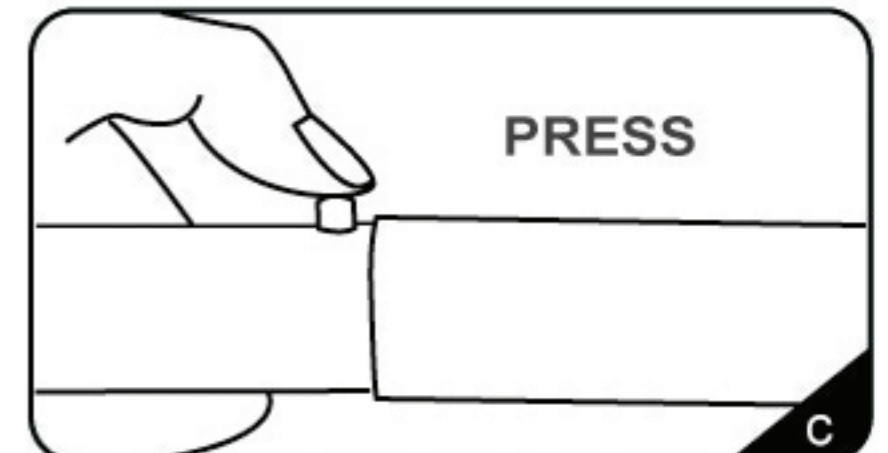

20FT EZ TUBE CURVED FRAME

INSTALLATION STEPS

Modern appearance, stable quality, practicability & multiformity
Package and spotlight are available as accessories

STEP 1

If can't snap when dismantle the frame, Pls push the tube forwardly, then push again.