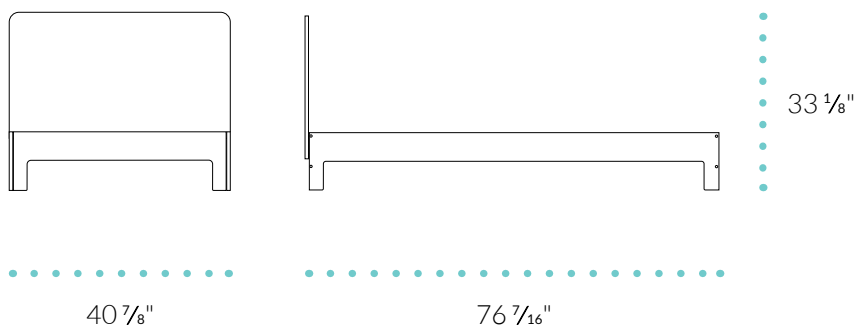

### Product code summary

710 OT4 85 10 85\*

\*For reference only

1

2

3

4

Model	Finish		
710 OT4	Head & footboard	Side	Head & footboard
	All finishes except Walnut*	All finishes except Walnut*	Indicate the same finish number as step 2

### Dimensions

## Dimensions

21"

42"