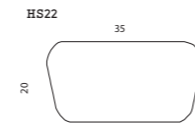

MARIUS relax

Design Studio Moome

SMALL

Back height	113 cm (with cushion)
Seat height	42 cm
Seat depth	50 cm
Armrest height	58 cm

MEDIUM

Back height	116 cm (with cushion)
Seat height	45 cm
Seat depth	52 cm
Armrest height	61 cm

LARGE

Back height	119 cm (with cushion)
Seat height	48 cm
Seat depth	54 cm
Armrest height	64 cm

Technical info

Standard with swivel base

1. Available with
2. USB charging point
   - gas spring
   - 2 motors + battery
   - Inflatable Lumbar Support
   - Electric heating in the seat

1. Available in
2. uniform upholstery
   - combination upholstery

Available in a wide range of fabrics and leathers