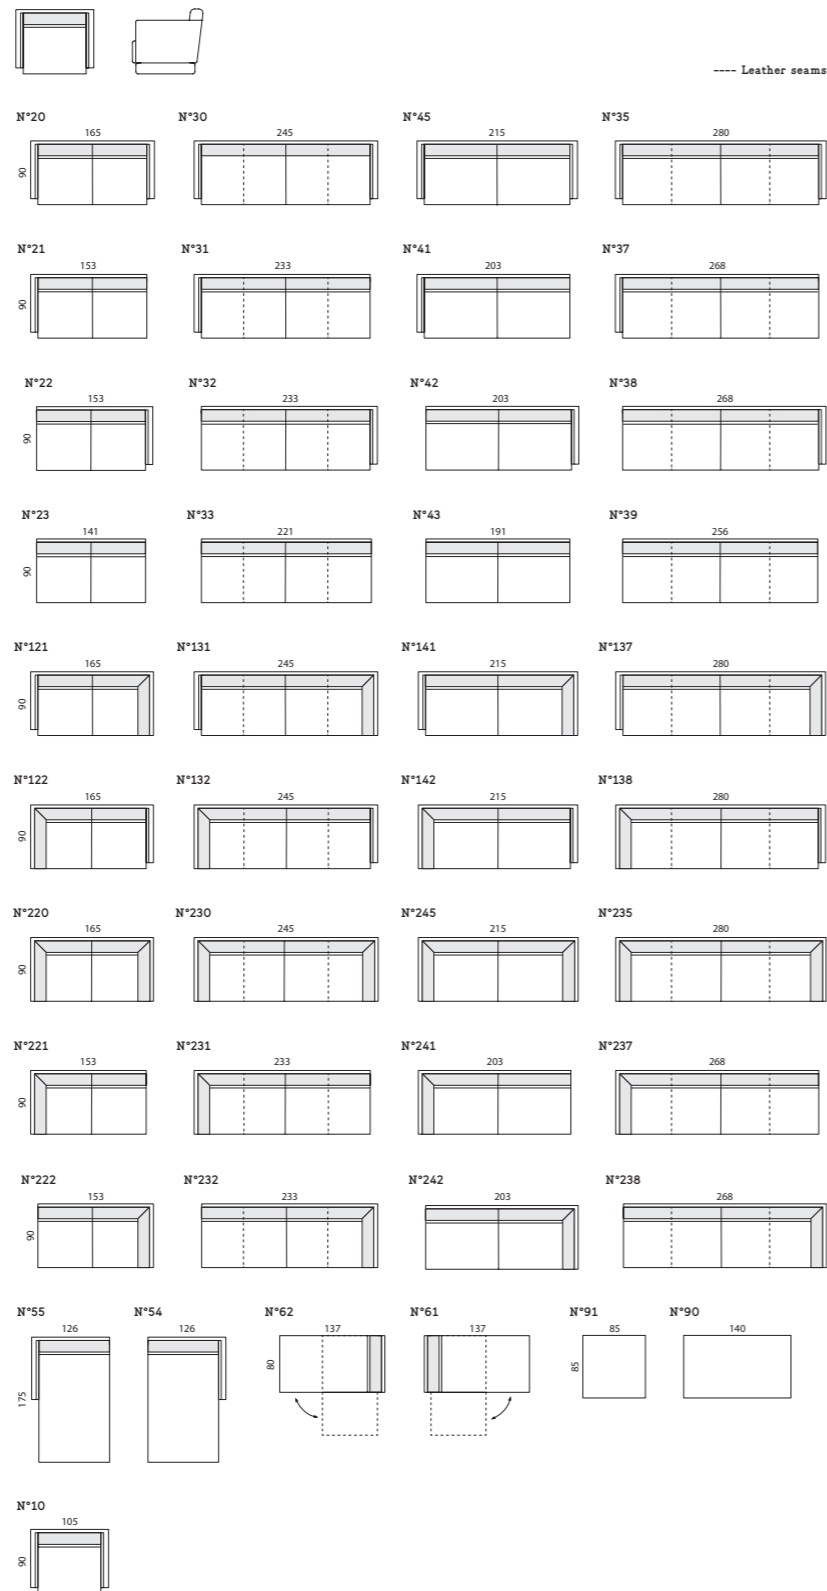

Available in a wide range of fabrics and leathers

---- Leather seams

VIC sofa

Design Studio Segers

Back height 73 cm (with cushion)  
 Seat height 39 cm  
 Seat depth 58 cm  
 Feet height 13 cm  
 Armrest height 67 cm  
 Head support height 22 cm, width 60 cm