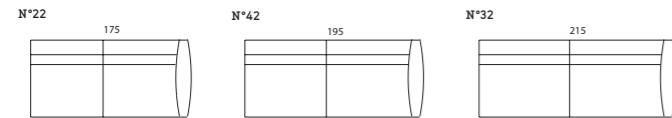

LOU sofa & armchair

Design Studio Segers

Back height 78/80 cm
Seat height 44/46 cm
Seat depth 56 cm
Feet height 18/20 cm

Technical info
Legs:
— black powder coated steel (RAL 9005)/other RAL colours available with surcharge
— beechwood
(4 colours: nature/grey/wenge/black)

Available in a wide range of fabrics and leathers

---- Leather seams

MIT sofa

Design Studio Segers

Back height 67 cm
Seat height 38 cm
Seat depth 62 cm
Feet height 13 cm
Armrest height 67 cm

Technical info
Feet available in black powder coated steel (RAL 9005) and alu 3 heights: 10/13/16 cm

Available in a wide range of fabrics and leathers

---- Leather seams