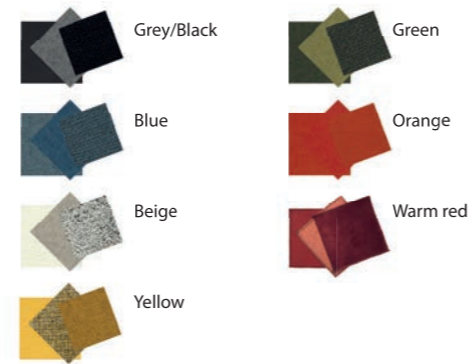

Dimensions	87 x 85 x 85 cm
Back height	90 cm
Seat height	45 cm
Seat depth	56 cm
Feet height	42 cm

Technical info
Frame: Coated steel, RAL 9005 black

Available in a wide range of fabrics and leathers

Dimensions	85 x 95 x 90 cm
Back height	90 cm
Seat height	45 cm
Seat depth	60 cm
Dimensions pouffe	75 x 75 x 45 cm

Technical info
— Available with wooden base
— Available in different wood colours
P 70

Dimensions	65 x 83 x 75 cm
Back height	83 cm
Seat height	46 cm
Seat depth	52 cm
Feet height	35 cm

Technical info
Frame: Coated steel, RAL 9005 black (available in other RAL-colours)

Available in a wide range of fabrics and leathers

23 x 40,5 x 198 cm

Technical info
Oak

Available in different wood colours
P 70