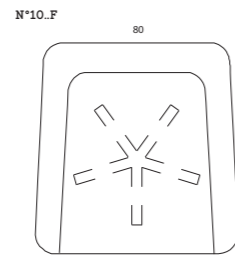

Back height 60 cm  
 Seat height 40 cm  
 Seat depth 77 cm  
 Feet height 6 cm  
 Armrest height 60 cm

Technical info  
 — Different arms available

Available in a wide range of fabrics and leathers

OTIS Poufs

MARIUS relax

Design Studio Moome

SMALL

Back height	113 cm (with cushion)
Seat height	42 cm
Seat depth	50 cm
Armrest height	58 cm

MEDIUM

Back height	116 cm (with cushion)
Seat height	45 cm
Seat depth	52 cm
Armrest height	61 cm