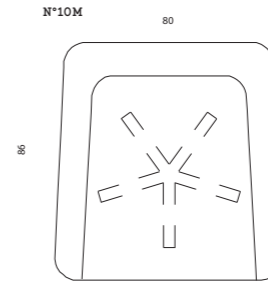

MARIUS relax

Design Studio Moome

SMALL

Back height	113 cm (with cushion)
Seat height	42 cm
Seat depth	50 cm
Armrest height	58 cm

MEDIUM

Back height	116 cm (with cushion)
Seat height	45 cm
Seat depth	52 cm
Armrest height	61 cm

LARGE

Back height	119 cm (with cushion)
Seat height	48 cm
Seat depth	54 cm
Armrest height	64 cm

Technical info

Standard with swivel base

- Available with
- USB charging point
  - gas spring
  - 2 motors + battery
  - Inflatable Lumbar Support
  - Electric heating in the seat

- Available in
- uniform upholstery
  - combination upholstery

Available in a wide range of fabrics and leathers

MARIUS armchair

Design Studio Moome

Back height	116 cm
Seat height	45 cm
Seat depth	52 cm
Armrest height	61 cm

Available in a wide range of fabrics and leathers

MELLOW armchair

Design Hans Daalder

Dimensions	87 x 85 x 85 cm
Back height	90 cm
Seat height	45 cm
Seat depth	56 cm
Feet height	42 cm

Technical info  
 Frame: Coated steel, RAL 9005 black