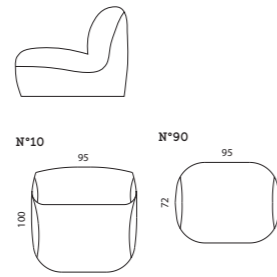

Yonoh

Sizes, colors and materials may differ

Materialen, kleuren en afmetingen onder  
voorbehoud van mogelijke wijzigingen

AUGUST sofa

Design Studio Moome

Back height 88 cm  
 Seat height 45 cm  
 Seat depth 58 cm  
 Feet height 17 cm

Technical info  
 Legs: black powder coated steel  
 (RAL 9005) / other RAL colours available with surcharge

Available in a wide range of fabrics and leathers

CAMU sofa

Design Roel Vandebek

Back height 80 cm (with cushion)  
 Seat height 39 cm  
 Seat depth 54 cm  
 Feet height 3 cm  
 Armrest height 65 cm

Available in a wide range of fabrics and leathers

LALA sofa & pouffe

Design Studio Yonoh

Back height	77 cm
Seat height	44 cm
Seat depth	62 cm

Available in a wide range of fabrics and leathers

LEX sofa

Design Hans Daalder