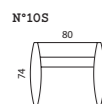

LOU sofa & armchair

Design Studio Segers

Back height 78/80 cm
Seat height 44/46 cm
Seat depth 56 cm
Feet height 18/20 cm

Technical info
Legs:
— black powder coated steel (RAL 9005)/other RAL colours available with surcharge
— beechwood
(4 colours: nature/grey/wenge/black)

Available in a wide range of fabrics and leathers

---- Leather seams

MIT sofa

Design Studio Segers

Back height 67 cm
Seat height 38 cm
Seat depth 62 cm
Feet height 13 cm
Armrest height 67 cm

Technical info
Feet available in black powder coated steel (RAL 9005) and alu 3 heights: 10/13/16 cm

Available in a wide range of fabrics and leathers

---- Leather seams