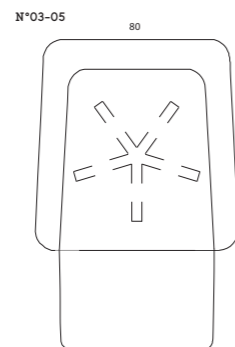

Back height 60 cm  
 Seat height 40 cm  
 Seat depth 77 cm  
 Feet height 6 cm  
 Armrest height 60 cm

Technical info  
 — Different arms available

Available in a wide range of fabrics and leathers

OTIS Poufs

MARIUS relax

Design Studio Moome

SMALL

Back height	113 cm (with cushion)
Seat height	42 cm
Seat depth	50 cm
Armrest height	58 cm

MEDIUM

Back height	116 cm (with cushion)
Seat height	45 cm
Seat depth	52 cm
Armrest height	61 cm