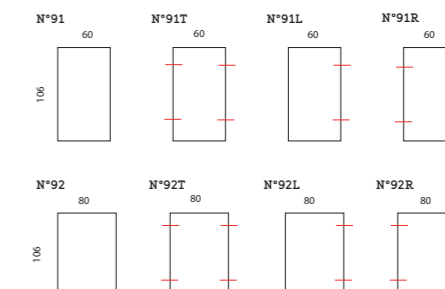

Back height 60 cm  
 Seat height 40 cm  
 Seat depth 77 cm  
 Feet height 6 cm  
 Armrest height 60 cm

Technical info  
 — Different arms available

Available in a wide range of fabrics and leathers

OTIS Poufs