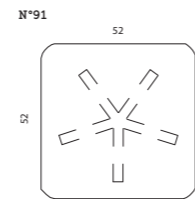

Back height 60 cm  
 Seat height 40 cm  
 Seat depth 77 cm  
 Feet height 6 cm  
 Armrest height 60 cm

Technical info  
 — Different arms available

Available in a wide range of fabrics and leathers

OTIS Poufs

MARIUS relax

Design Studio Moome

SMALL

Back height	113 cm (with cushion)
Seat height	42 cm
Seat depth	50 cm
Armrest height	58 cm

MEDIUM

Back height	116 cm (with cushion)
Seat height	45 cm
Seat depth	52 cm
Armrest height	61 cm