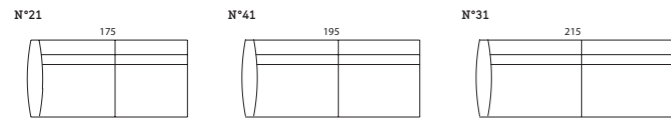

LOU sofa & armchair

Design Studio Segers

Back height 78/80 cm
Seat height 44/46 cm
Seat depth 56 cm
Feet height 18/20 cm

Technical info
Legs:
— black powder coated steel (RAL 9005)/other RAL colours available with surcharge
— beechwood
(4 colours: nature/grey/wenge/black)

Available in a wide range of fabrics and leathers

---- Leather seams

MIT sofa

Design Studio Segers

Back height 67 cm
Seat height 38 cm
Seat depth 62 cm
Feet height 13 cm
Armrest height 67 cm

Technical info
Feet available in black powder coated steel (RAL 9005) and alu 3 heights: 10/13/16 cm

Available in a wide range of fabrics and leathers

---- Leather seams