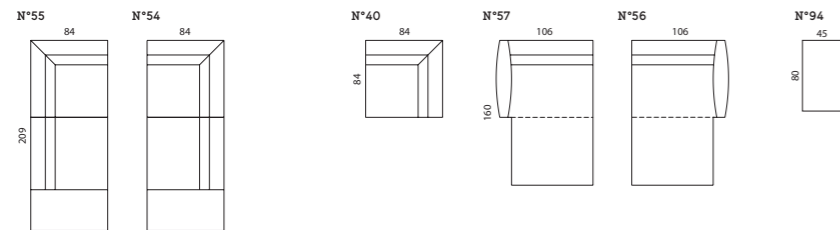

LOU sofa & armchair

Design Studio Segers

Back height 78/80 cm
Seat height 44/46 cm
Seat depth 56 cm
Feet height 18/20 cm

Technical info
Legs:
— black powder coated steel (RAL 9005)/other RAL colours available with surcharge
— beechwood
(4 colours: nature/grey/wenge/black)

Available in a wide range of fabrics and leathers

---- Leather seams

MIT sofa

Design Studio Segers

Back height 67 cm
Seat height 38 cm
Seat depth 62 cm
Feet height 13 cm
Armrest height 67 cm

Technical info
Feet available in black powder coated steel (RAL 9005) and alu 3 heights: 10/13/16 cm

Available in a wide range of fabrics and leathers

---- Leather seams