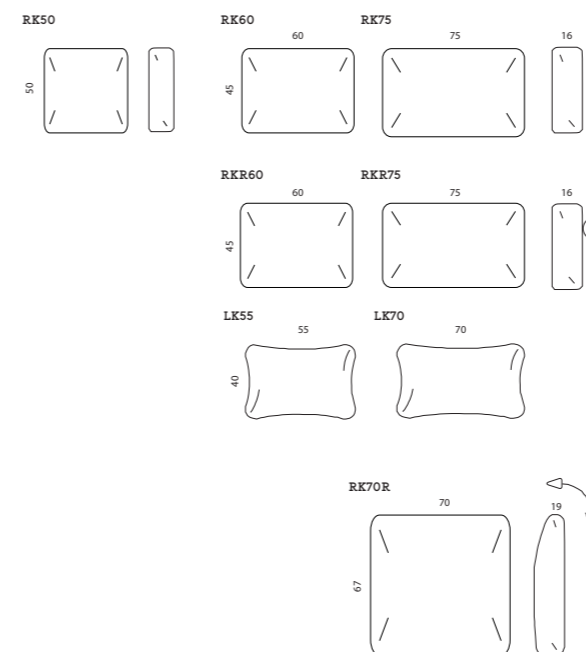

Back height 60 cm  
 Seat height 40 cm  
 Seat depth 77 cm  
 Feet height 6 cm  
 Armrest height 60 cm

Technical info  
 — Different arms available

Available in a wide range of fabrics and leathers

OTIS Poufs