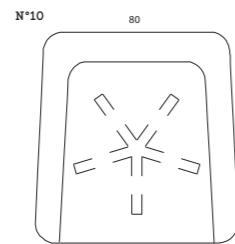

Back height 60 cm  
 Seat height 40 cm  
 Seat depth 77 cm  
 Feet height 6 cm  
 Armrest height 60 cm

Technical info  
 — Different arms available

Available in a wide range of fabrics and leathers

OTIS Poufs

MARIUS relax

Design Studio Moome

SMALL

Back height	113 cm (with cushion)
Seat height	42 cm
Seat depth	50 cm
Armrest height	58 cm

MEDIUM

Back height	116 cm (with cushion)
Seat height	45 cm
Seat depth	52 cm
Armrest height	61 cm