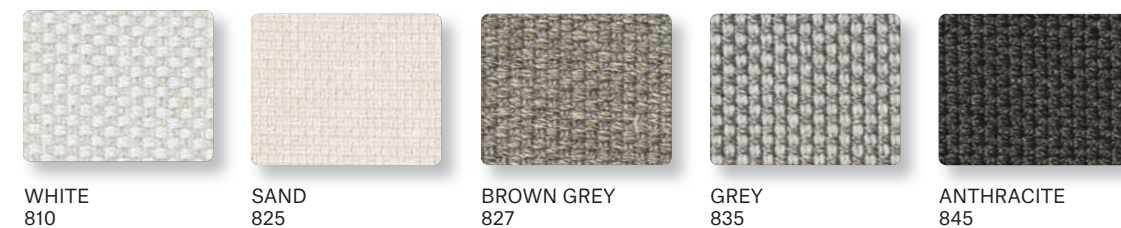

Fabrics | Category B

Crevin Bora Bora, **Limonta New Hubble** and **GUN** are heavy weight and robust fabrics. They look like hand-woven fabrics with a strong indoor feel. They are easily maintained.