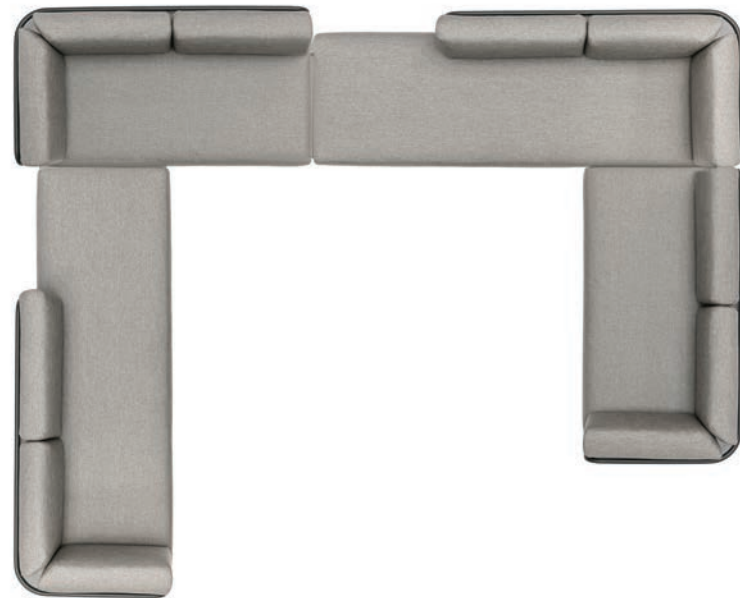

Baza sofa | Set-up Q

Powder coated stainless steel/Dryfeel foam/fabric (Cat.A or B)

w408 d328 h80 cm

Category A fabric	Category B fabric

Code: B-setQ-A Price: 16000 EUR	Code: B-setQ-B Price: 17820 EUR

Protective cover
Code: CP-setQ
Price: 1587 EUR