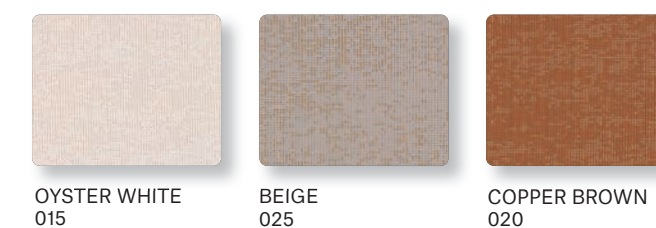

New Fabrics | Category D

Atrium Outdoor combines two similarly coloured yarns with a contrasting yarn. It is made with a highly durable Trevira CS yarn and stands out for its very soft hand. Free from fluorocarbons, it is flame-retardant with an environmentally focused finish, which is water-repellent and fast-drying.