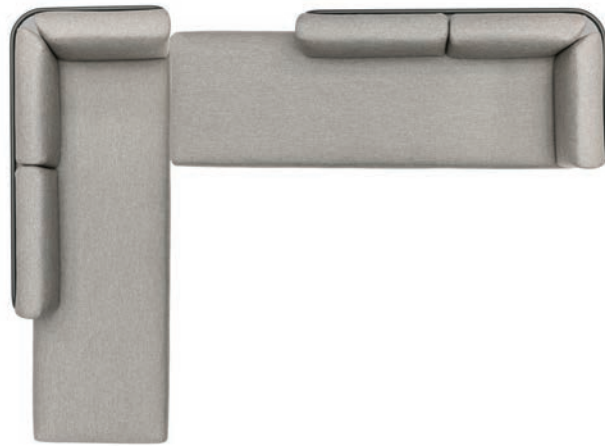

Baza sofa | Set-up K

Powder coated stainless steel/Dryfeel foam/fabric (Cat.A or B)

w328 d244 h80 cm

Category A fabric	Category B fabric

Code: B-setK-A Price: 8774 EUR	Code: B-setK-B Price: 9768 EUR

Protective cover
Code: CP-setK
Price: 793 EUR