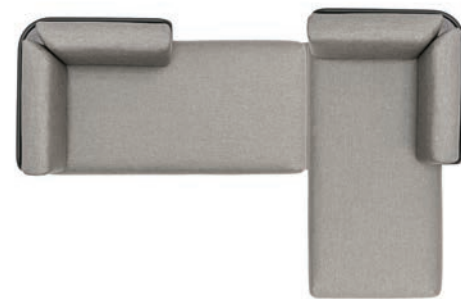

Baza sofa | Set-up E

Powder coated stainless steel/Dryfeel foam/fabric (Cat.A or B)

w248 d164 h80 cm

Category A fabric | Category B fabric

Code: B-setE-A | Code: B-setE-B
Price: 6170 EUR | Price: 6886 EUR

Protective cover
Code: CP-setE
Price: 625 EUR