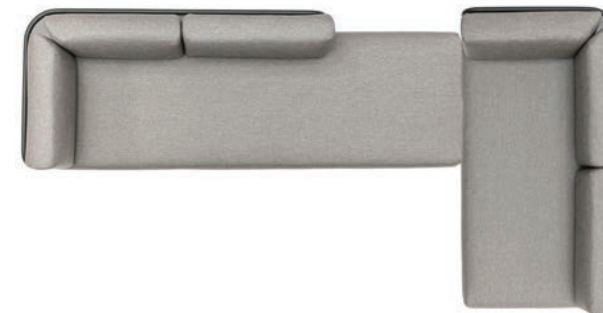

Baza sofa | Set-up J

Powder coated stainless steel/Dryfeel foam/fabric (Cat.A or B)

w328 d164 h80 cm

Category A fabric | Category B fabric

Code: B-setJ-A | Code: B-setJ-B
Price: 8000 EUR | Price: 8910 EUR

Protective cover
Code: CP-setJ
Price: 781 EUR