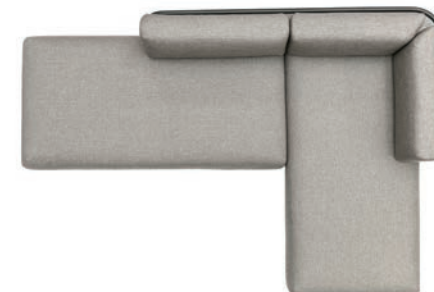

Baza sofa | Set-up B

Powder coated stainless steel/Dryfeel foam/fabric (Cat.A or B)

w244 d160 h80 cm

Category A fabric | Category B fabric

Code: B-setB-A | Code: B-setB-B
Price: 5455 EUR | Price: 6083 EUR

Protective cover
Code: CP-setB
Price: 509 EUR