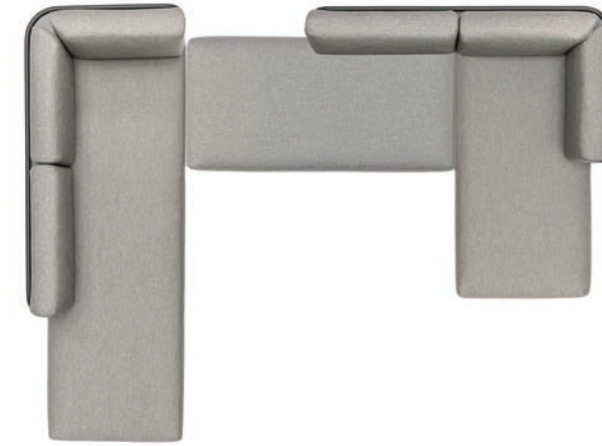

Baza sofa | Set-up M

Powder coated stainless steel/Dryfeel foam/fabric (Cat.A or B)

w328 d244 h80 cm

Category A fabric	Category B fabric

Code: B-setM-A Price: 9842 EUR	Code: B-setM-B Price: 10967 EUR

Protective cover
Code: CP-setM
Price: 1133 EUR

Baza sofa | Set-up L

Powder coated stainless steel/Dryfeel foam/fabric (Cat.A or B)

w248 d248 h80 cm

Category A fabric	Category B fabric

Code: B-setL-A Price: 9243 EUR	Code: B-setL-B Price: 10296 EUR

Protective cover
Code: CP-setL
Price: 793 EUR