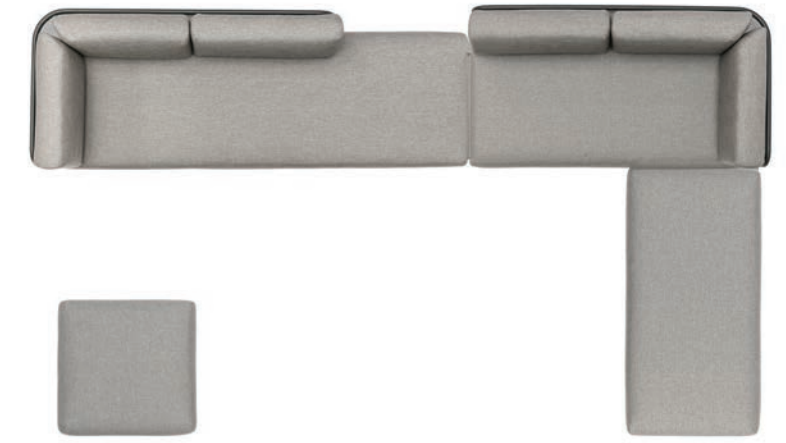

Baza sofa | Set-up R

Powder coated stainless steel/Dryfeel foam/fabric (Cat.A or B)

w328 d248 h80 cm

Category A fabric	Category B fabric

Code: B-setR-A Price: 10545 EUR	Code: B-setR-B Price: 11737 EUR

Protective cover
Code: CP-setR
Price: 793 EUR