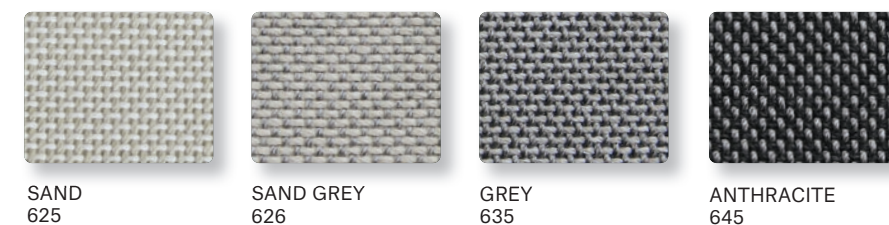

Limonta New Hubble