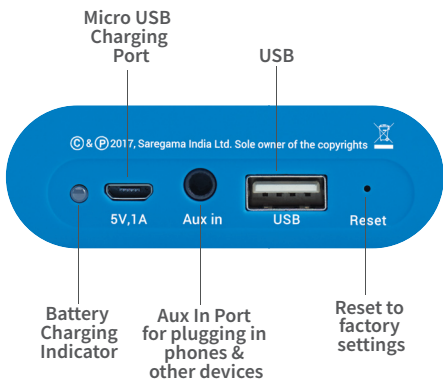

Micro USB to USB charging cable

- 5V, 1A
- Cable length: 100 cms
- Plug the micro usb into the charging port, plug the other side of the cable into your laptop or a wall adaptor

AUX IN Port

- Connect the AUX cable from your phone into the AUX IN port on the back panel of Carvaan Mini
- Songs stored on your phone will now play out on the Carvaan Mini speakers

Reset

- Press the reset button to re-configure Carvaan Mini to its original factory settings