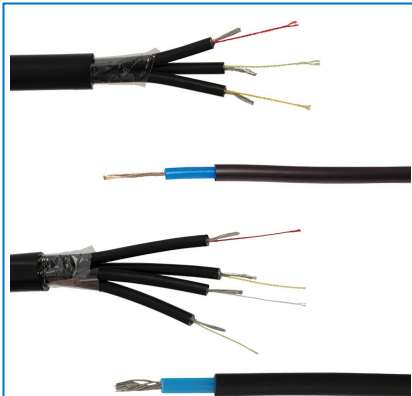

TINNED COPPER HT CABLE (S-SERIES)

The S-Series tinned copper high voltage electric fencing insulated cable is used as a lead out cable from your energizer to the electric fence and for all other insulated high voltage transmissions. These high voltage cables can be used with all the Nemtek galvanised wires. Available in single core or multi core options.

Features:

- Slimline design for ease of installation and an aesthetically pleasing look
- Cable is made up of tinned copper stranded wires for more flexibility and ease of use
- The multi core S-Series reduces installation time
- 30m multicore cables are suitable for Wizord 2, Wizord 4, Merlin 4i, Druid 13LCD, Druid 15LCD, Druid 18LCD, Druid 25LCD and Druid 28LCD energizers
- 100m multicore cables are suitable for Wizord 2, Wizord 4, Merlin 4i, Druid 13LCD, Druid 15LCD and Druid 18LCD energizers
- Max distance of multicore cables suitable for Merlin M18S and Merlin M28S is 15m

Specifications:

Material	UV Stabilised double insulated Tinned copper stranded wires
Roll size	30m 100m 200m 500m 1000m
Type	3 Core 4 Core 5 Core Single Core
Colour	Black White

TINNED COPPER HT CABLE (S-SERIES)