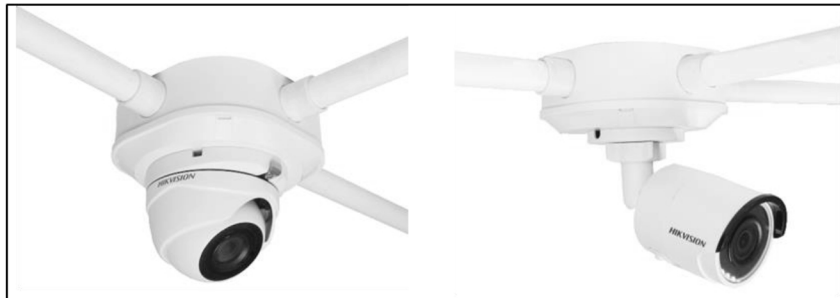

## Securi-Prod Universal Enclosure

### Technical specification

Material	ABS thermoplastic polymer
Colour	White
Knockouts	4
Knockouts size	20 or 25mm
Hardware	4 screws with screw covers
Dimensions	115(L) x 115(W) x 48(H) mm