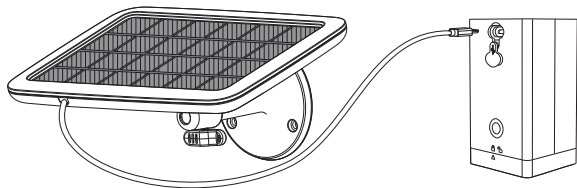

Enjoy Smart Life

Quick Start Guide

Version 1.0.0

1.2.51.32.19252-000

Safety Instructions

- Transport, use and store the device under the allowed humidity and temperature.
- Do not use the solar panel when the battery is not in the camera.
- Keep the panel away from any liquid to avoid damage to the internal components.
- Do not place the device in a damp, dusty, extremely hot or cold environment, and avoid places with strong electromagnetic radiation.
- Do not heat the solar panel or put it into fire.
- Do not puncture, hit, or put heavy load on the solar panel.
- Avoid severe physical shock on the solar panel.
- Do not disassemble or bend the solar panel in any way.
- Do not contact the solar panel with strong corrosive objects.

Application

i The camera needs to be purchased separately.

Install Bracket

Attach Solar Panel

Adjust Panel Angle

i Adjust the panel angle to make it face the sun as much as possible.
Clean the dust or debris on the panel regularly to ensure best performance.