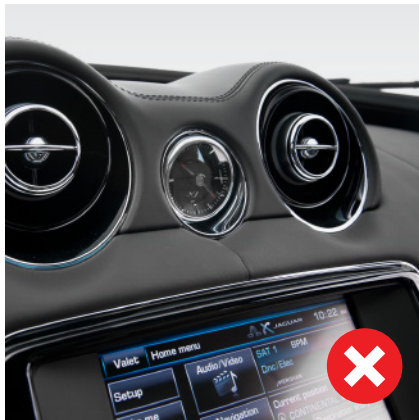

Non - compatible air vent types:

If in doubt, you can always contact us at info@xvida.com and provide your car model/year to get a personal recommendation. Alternatively you can choose our Charging Suction Cup Mount or Charging CD-Slot Mount.