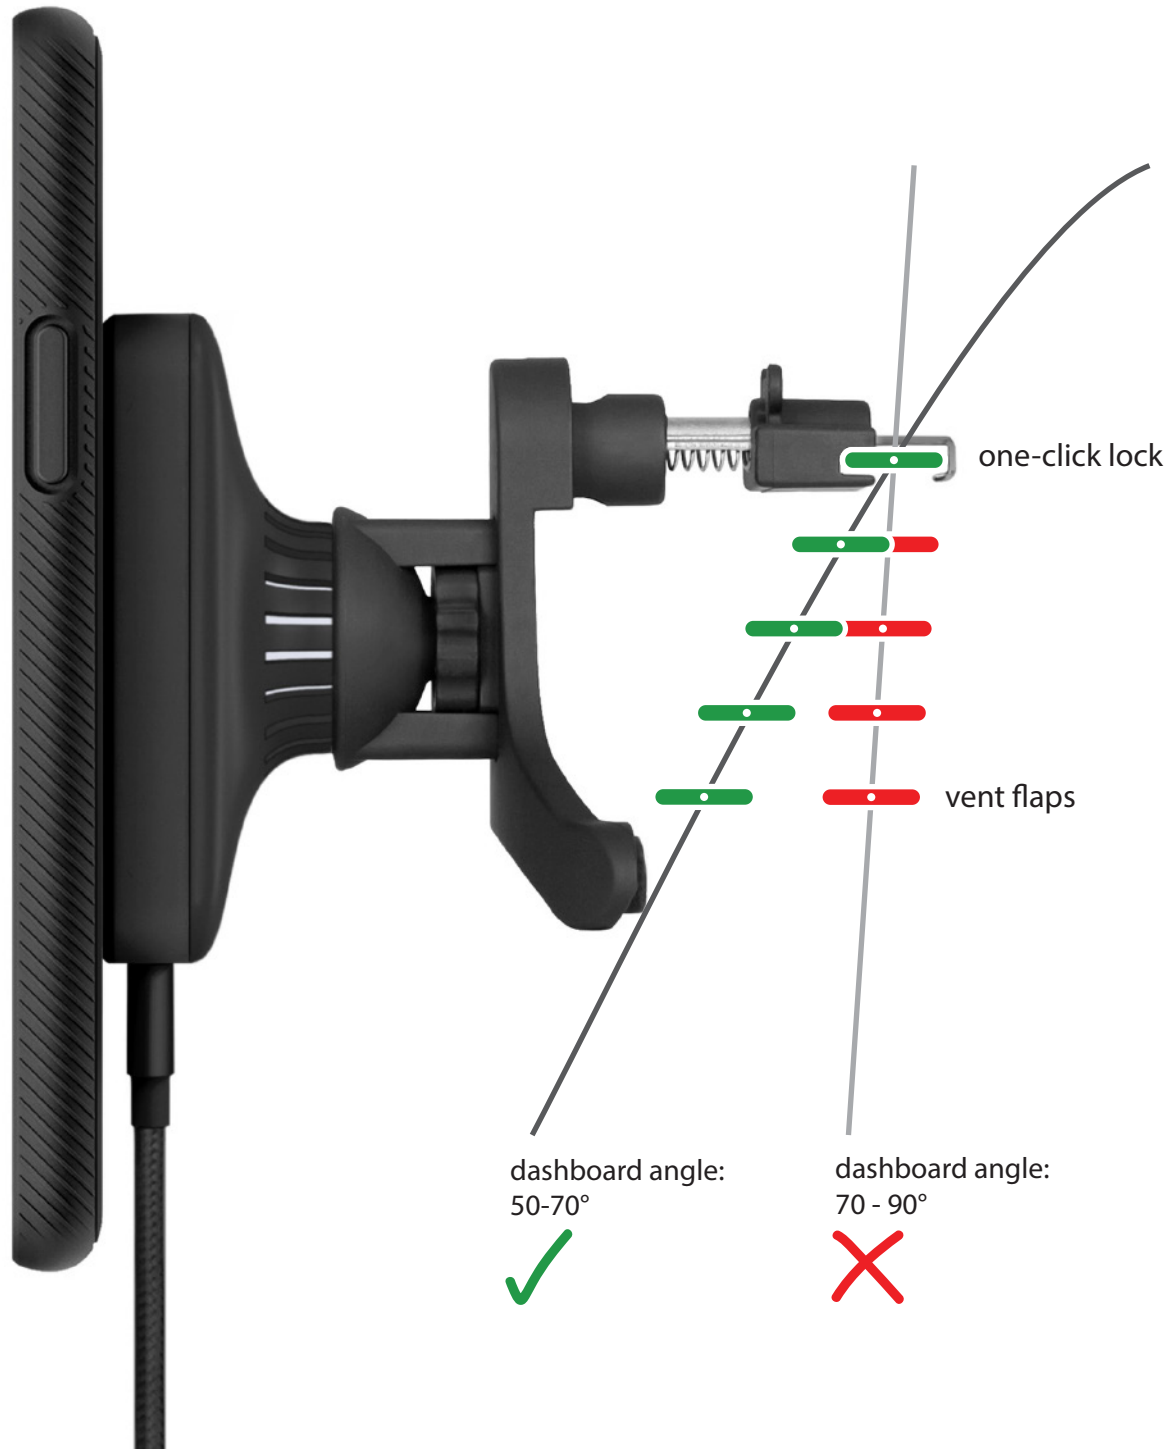

one-click lock

vent flaps

dashboard angle:
50-70°

dashboard angle:
70-90°