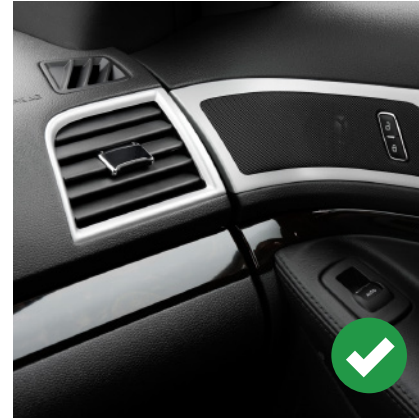

Compatible air vent types: