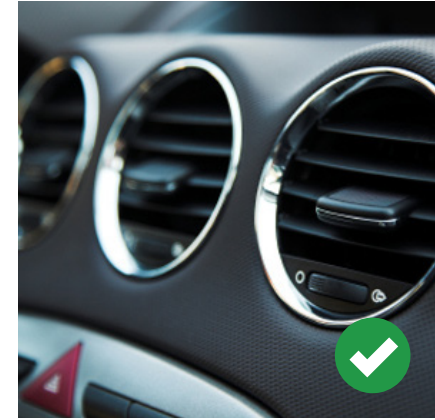

Compatible air vent types: