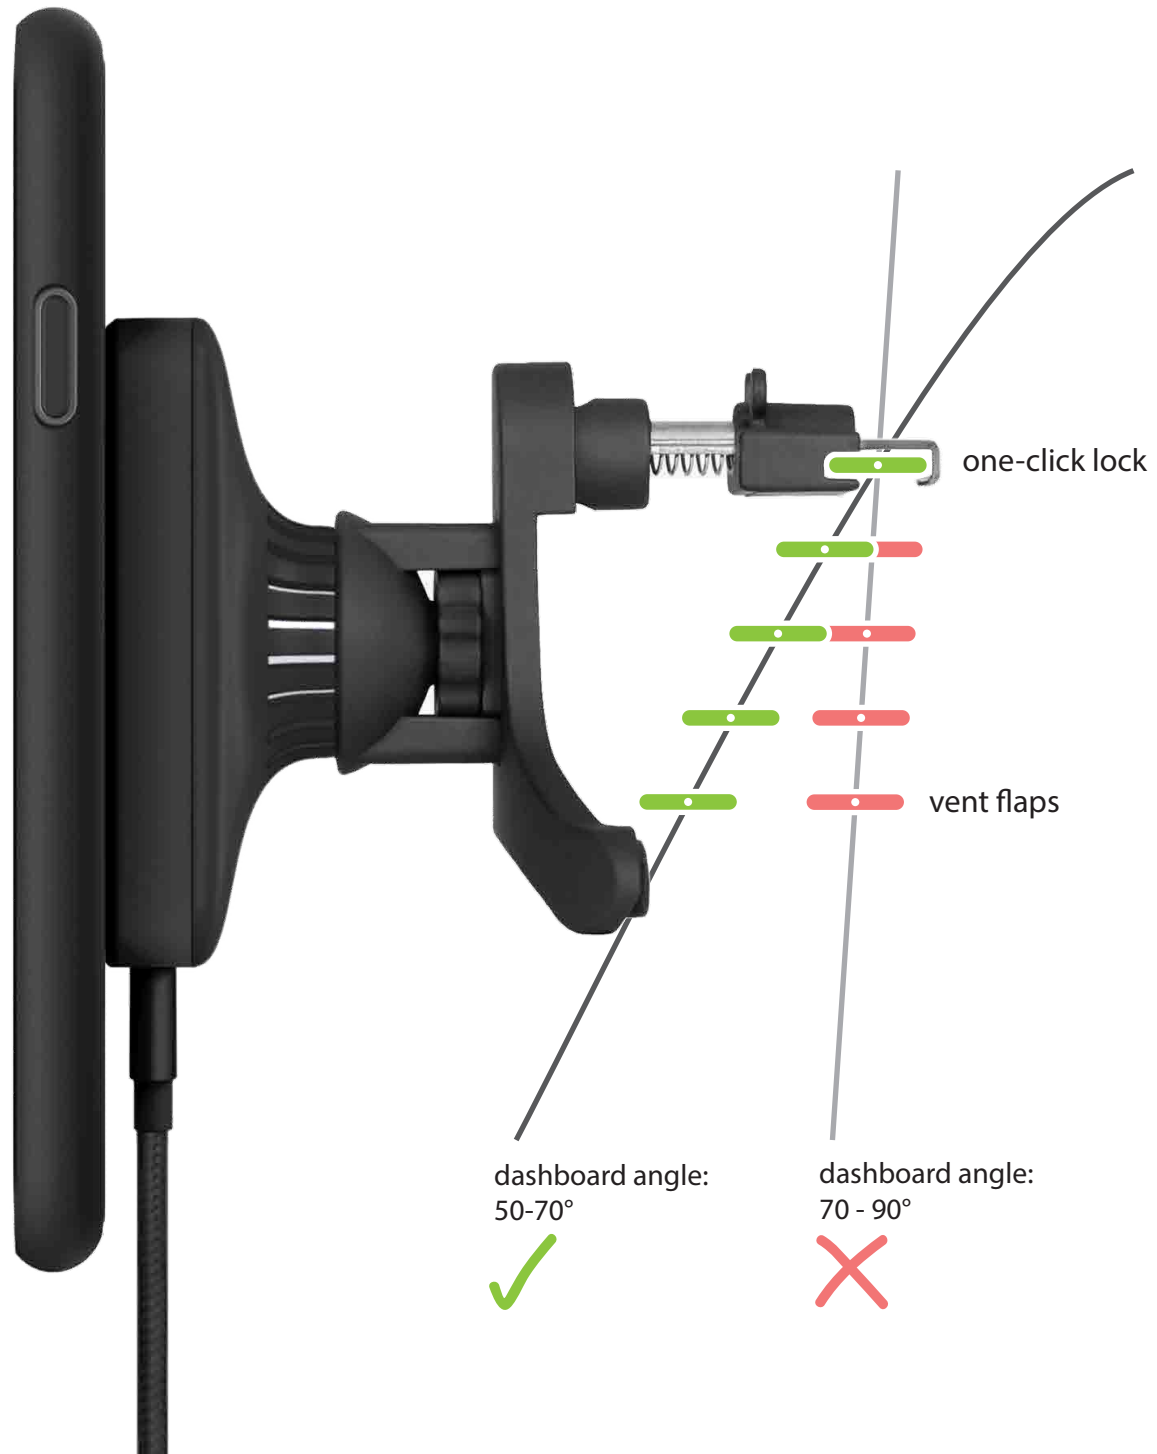

Compatible air vent types:

Non-compatible air vent types:

dashboard angle:
50-70°
✓

dashboard angle:
70 - 90°
✗

one-click lock

vent flaps