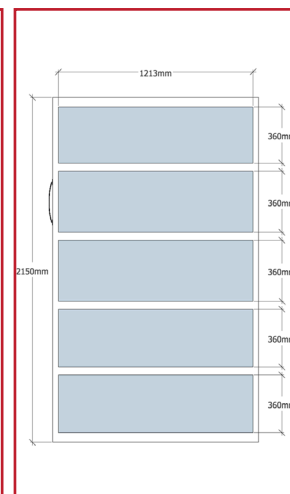

COLOURS

White