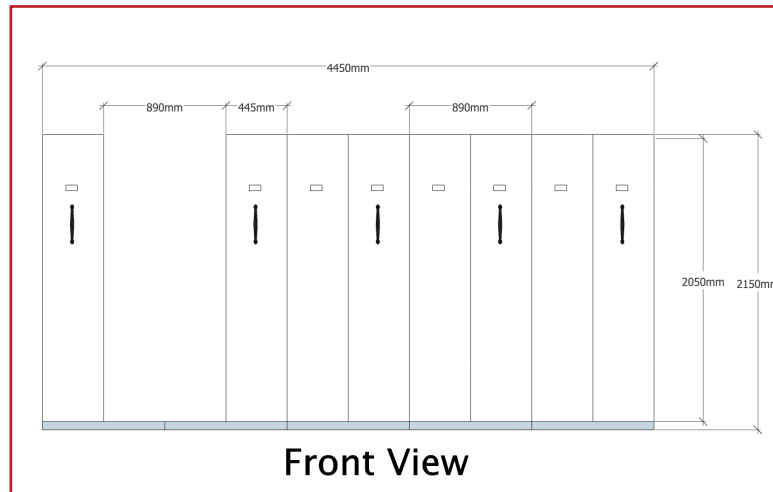

8 Bays 913mm Wide

4450L x 980W x 2150H

36 Lineal Metres of Storage (Equivalent to 15 x 4 Drawer Filing Cabinets).

RMS 9

Extra Shelf

RMS8 1200

8 Bays 1213mm Wide

4450L x 1280W x 2150H

48 Lineal Metres of Storage (Equivalent to 20 x 4 Drawer Filing Cabinets).

RMS 12

Extra Shelf

- Base Mounted - Easy Levelling
- Locking
- Add Extra Bays at any time

10 YEARS WARRANTY

COLOURS

White

ASK ABOUT THE FULL RAPIDLINE STEEL STORAGE RANGE