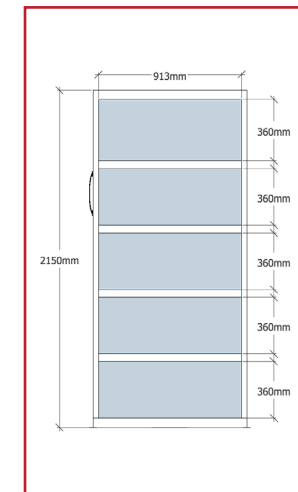

4 BAY UNITS - RAPIDLINE MOBILE SHELVING

RMS4 900

4 Bays 913mm Wide

2670L x 980W x 2150H

18 Lineal Metres of Storage (Equivalent to 7.5 x 4 Drawer Filing Cabinets).

RMS 9

Extra Shelf

RMS4 1200

4 Bays 1213mm Wide

2670L x 1280W x 2150H

24 Lineal Metres of Storage (Equivalent to 10 x 4 Drawer Filing Cabinets).

RMS 12

Extra Shelf

- Base Mounted - Easy Levelling
- Locking
- Add Extra Bays at any time

10 YEARS WARRANTY

COLOURS

White