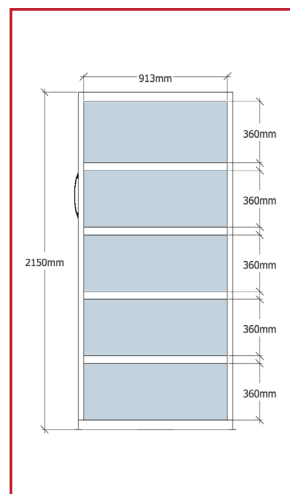

COLOURS

White