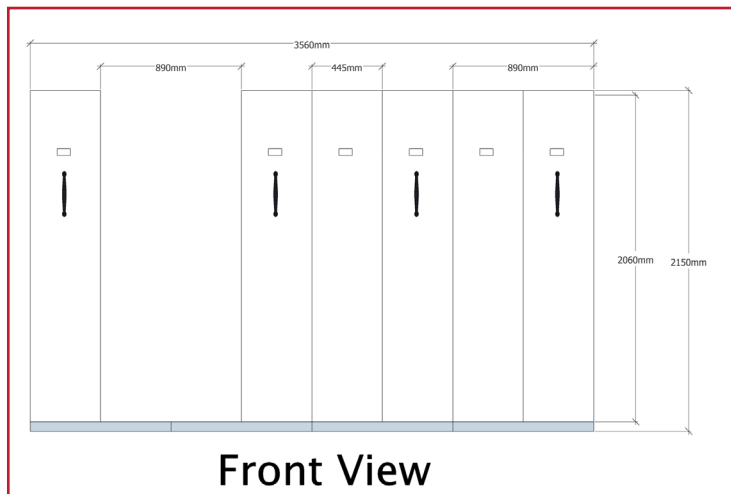

Rapidline Mobile Shelving

WORKSTATIONS - FURNITURE - SEATING - STORAGE - ACCESSORIES

rapidline
FURNITURE FOR TODAY

4 BAY UNITS - RAPIDLINE MOBILE SHELVING

RMS4 900

4 Bays 913mm Wide

2670L x 980W x 2150H

18 Lineal Metres of Storage (Equivalent to 7.5 x 4 Drawer Filing Cabinets).

RMS 12

Extra Shelf

- Base Mounted - Easy Levelling
- Locking
- Add Extra Bays at any time

10 YEARS WARRANTY

COLOURS

White

8 BAY UNITS - RAPIDLINE MOBILE SHELVING

RMS8 900