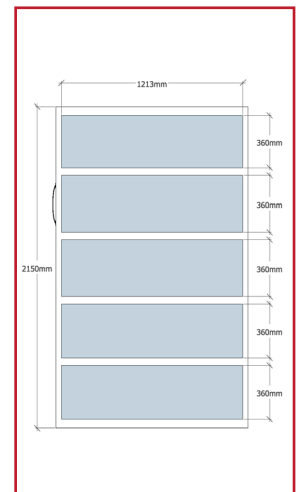

RMS 9

Extra Shelf

RMS4 1200

4 Bays 1213mm Wide

2670L x 1280W x 2150H

24 Lineal Metres of Storage (Equivalent to 10 x 4 Drawer Filing Cabinets).

RMS 12

Extra Shelf

27 Lineal Metres of Storage (Equivalent to 11 x 4 Drawer Filing Cabinets).

RMS 9

Extra Shelf

RMS6 1200

6 Bays 1213mm Wide

3560L x 1280W x 2150H

36 Lineal Metres of Storage (Equivalent to 15 x 4 Drawer Filing Cabinets).

8 Bays 913mm Wide

4450L x 980W x 2150H

36 Lineal Metres of Storage (Equivalent to 15 x 4 Drawer Filing Cabinets).

RMS 9

Extra Shelf

RMS8 1200

8 Bays 1213mm Wide

4450L x 1280W x 2150H

48 Lineal Metres of Storage (Equivalent to 20 x 4 Drawer Filing Cabinets).

RMS 12

Extra Shelf

- Base Mounted - Easy Levelling
- Locking
- Add Extra Bays at any time

10 YEARS WARRANTY

COLOURS

White

ASK ABOUT THE FULL RAPIDLINE STEEL STORAGE RANGE