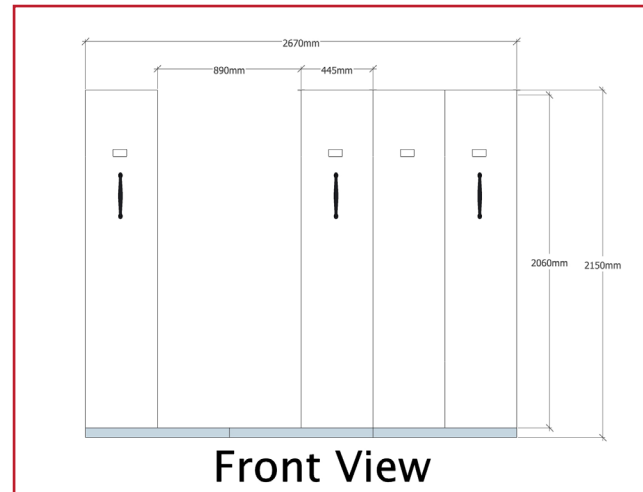

Rapidline Mobile Shelving

WORKSTATIONS - FURNITURE - SEATING - STORAGE - ACCESSORIES

rapidline
FURNITURE FOR TODAY

4 BAY UNITS - RAPIDLINE MOBILE SHELVING

RMS4 900

4 Bays 913mm Wide

2670L x 980W x 2150H

18 Lineal Metres of Storage (Equivalent to 7.5 x 4 Drawer Filing Cabinets).

RMS 9

Extra Shelf

RMS4 1200

4 Bays 1213mm Wide

2670L x 1280W x 2150H

24 Lineal Metres of Storage (Equivalent to 10 x 4 Drawer Filing Cabinets).

RMS 12

Extra Shelf

- Base Mounted - Easy Levelling
- Locking
- Add Extra Bays at any time

10 YEARS WARRANTY

COLOURS

White

6 BAY UNITS - RAPIDLINE MOBILE SHELVING

RMS6 900

6 Bays 913mm Wide

3560L x 980W x 2150H

27 Lineal Metres of Storage (Equivalent to 11 x 4 Drawer Filing Cabinets).

RMS 9

Extra Shelf

RMS6 1200

6 Bays 1213mm Wide

3560L x 1280W x 2150H

36 Lineal Metres of Storage (Equivalent to 15 x 4 Drawer Filing Cabinets).