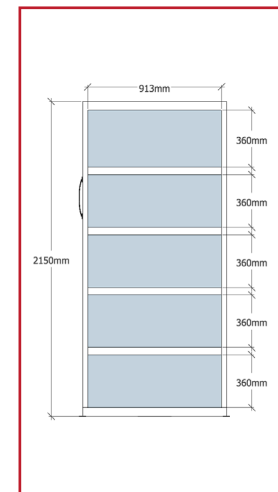

RMS 9

Extra Shelf

RMS4 1200

4 Bays 1213mm Wide

2670L x 1280W x 2150H

24 Lineal Metres of Storage (Equivalent to 10 x 4 Drawer Filing Cabinets).

RMS 12

Extra Shelf

27 Lineal Metres of Storage (Equivalent to 11 x 4 Drawer Filing Cabinets).

RMS 9

Extra Shelf

RMS6 1200

6 Bays 1213mm Wide

3560L x 1280W x 2150H

36 Lineal Metres of Storage (Equivalent to 15 x 4 Drawer Filing Cabinets).

8 Bays 913mm Wide

4450L x 980W x 2150H

36 Lineal Metres of Storage (Equivalent to 15 x 4 Drawer Filing Cabinets).

RMS 9

Extra Shelf

RMS8 1200

8 Bays 1213mm Wide

4450L x 1280W x 2150H

48 Lineal Metres of Storage (Equivalent to 20 x 4 Drawer Filing Cabinets).

RMS 12

Extra Shelf

- Base Mounted - Easy Levelling
- Locking
- Add Extra Bays at any time

10 YEARS WARRANTY

COLOURS

White

ASK ABOUT THE FULL RAPIDLINE STEEL STORAGE RANGE