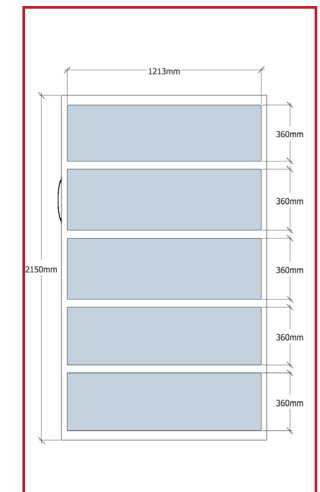

Rapidline Mobile Shelving

WORKSTATIONS - FURNITURE - SEATING - STORAGE - ACCESSORIES

rapidline
FURNITURE FOR TODAY

4 BAY UNITS - RAPIDLINE MOBILE SHELVING

RMS4 900

4 Bays 913mm Wide

2670L x 980W x 2150H

18 Lineal Metres of Storage (Equivalent to 7.5 x 4 Drawer Filing Cabinets).

RMS 9

Extra Shelf

RMS4 1200

4 Bays 1213mm Wide

2670L x 1280W x 2150H

24 Lineal Metres of Storage (Equivalent to 10 x 4 Drawer Filing Cabinets).

RMS 12

Extra Shelf

- Base Mounted - Easy Levelling
- Locking
- Add Extra Bays at any time

10 YEARS WARRANTY

COLOURS

White

6 BAY UNITS - RAPIDLINE MOBILE SHELVING

RMS6 900

6 Bays 913mm Wide

3560L x 980W x 2150H

27 Lineal Metres of Storage (Equivalent to 11 x 4 Drawer Filing Cabinets).

RMS 9

Extra Shelf

RMS6 1200

6 Bays 1213mm Wide

3560L x 1280W x 2150H

36 Lineal Metres of Storage (Equivalent to 15 x 4 Drawer Filing Cabinets).