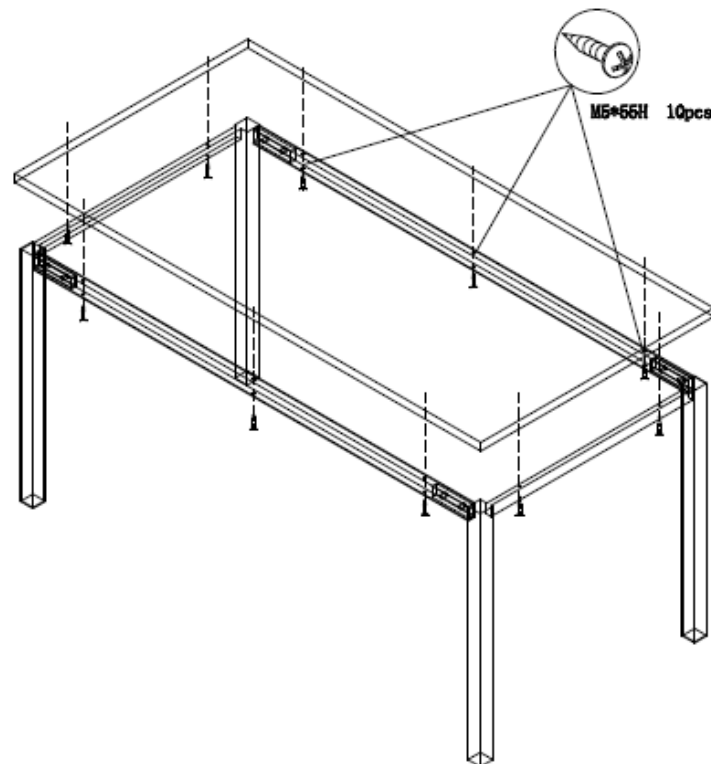


	M5*55H 10pcs	

**\*\*PLEASE NOTE\*\***

Supplied timber top attaching screws are for use with top thicknesses of 25mm or greater. Don not use these screws if your top thickness is less tan 25mm