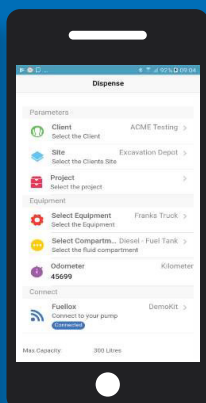

Fuel Management from your Smartphone

- ✔ Use existing Smartphone
- ✔ Easy retrofit
- ✔ Ideal for portable tanks
- ✔ GPS Integrated
- ✔ Cost effective

iFUEL[®] Mobile can be configured in a multitude of ways to suit any business. We have developed the system so that features can be added to the App, with no need to update the hardware.