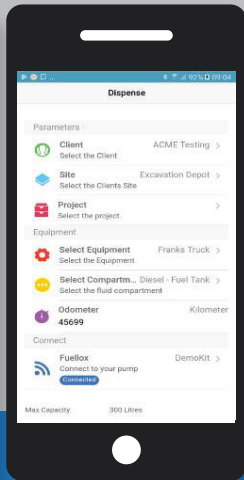

iFUEL® Mobile can be configured in a multitude of ways to suit any business. We have developed the system so that features can be added to the App, with no need to update the hardware.

- Do you have multiple clients or sites?
- Do you have equipment in different businesses, cost centres or customers?
- Are you a project focused business?
- Do you use fuel in a range of power gen, off road and road transport?
- Do you combine highway purchases with depot refuelling?

iFUEL® Mobile has you covered for all circumstances. We tailor your App setup and transaction parameters to make the system work your way.

NO TOUCH

No buttons or moving parts. No keypad or modem required.

LOCATION AWARE

The GPS integration means you know where your fuel went in every case. Ideal for portable tanks.

4G COVERAGE

Works away from 3/4G signal. Going bush? No problem - iFUEL® Mobile does not need data connectivity to operate.

CLOUD

All your data is in the cloud. No backups, software or maintenance to plan.

COMPATIBILITY

Works with most Android and all Apple iPhones. Needs "Bluetooth 4.0".

QR CODES

Smartphone camera will scan our QR codes to identify equipment, compartment, fluid and client. Subscription dependant.

EXPANDABLE

Incorporate Estop, Override, Pump switch with onboard capability. Reduced installation costs.

SAFE

iFUEL® MOBILE is a low voltage system. For use with Diesel only.

SUPPORT

Choose from a range of support options to suit your business and users.

DATA

Use our standard report templates, or drop your data into any spreadsheet for advanced analysis.

Features can be added to the App without having to update the hardware.