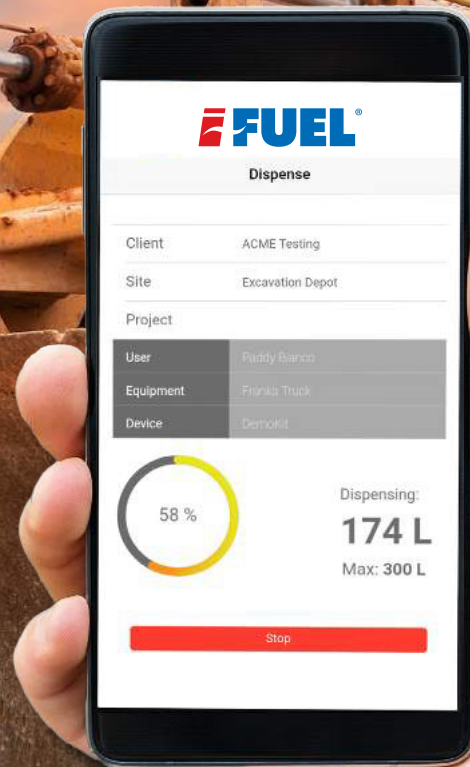

Fuel Management from your Smartphone

- ✔ Use existing Smartphone
- ✔ Easy retrofit
- ✔ Ideal for portable tanks
- ✔ GPS Integrated
- ✔ Cost effective

iFUEL[®] Mobile can be configured in a multitude of ways to suit any business. We have developed the system so that features can be added to the App, with no need to update the hardware.