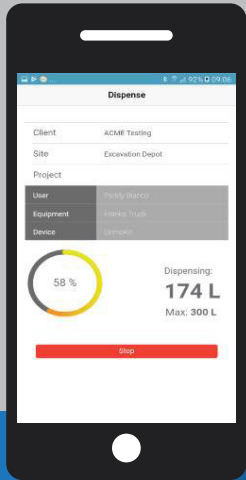

iFUEL® Mobile can be configured in a multitude of ways to suit any business. We have developed the system so that features can be added to the App, with no need to update the hardware.

- Do you have multiple clients or sites?
- Do you have equipment in different businesses, cost centres or customers?
- Are you a project focused business?
- Do you use fuel in a range of power gen, off road and road transport?
- Do you combine highway purchases with depot refuelling?

iFUEL® Mobile has you covered for all circumstances. We tailor your App setup and transaction parameters to make the system work your way.

NO TOUCH

No buttons or moving parts. No keypad or modem required.

LOCATION AWARE

The GPS integration means you know where your fuel went in every case. Ideal for portable tanks.

4G COVERAGE

Works away from 3/4G signal. Going bush? No problem - iFUEL® Mobile does not need data connectivity to operate.

CLOUD

All your data is in the cloud. No backups, software or maintenance to plan.

COMPATIBILITY

Works with most Android and all Apple iPhones. Needs "Bluetooth 4.0".

QR CODES

Smartphone camera will scan our QR codes to identify equipment, compartment, fluid and client. Subscription dependant.

EXPANDABLE

Incorporate Estop, Override, Pump switch with onboard capability. Reduced installation costs.

SAFE

iFUEL® MOBILE is a low voltage system. For use with Diesel only.

SUPPORT

Choose from a range of support options to suit your business and users.

DATA

Use our standard report templates, or drop your data into any spreadsheet for advanced analysis.

Features can be added to the App without having to update the hardware.