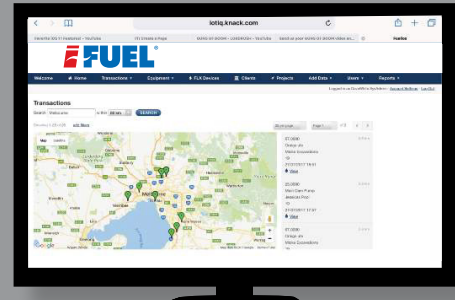

1. Install with any pump and pulse meter combination*
   - Simple installation with 'out of the box' EStop, Override and pump switch.
   - GPS location tagged with each dispense - know where your fuel is used.
   - Record fuel for Unlimited vehicles.
   - Tailor configuration for customer centric businesses or project centric businesses.
   - Unlimited transaction storage.
   - Cloud based reporting and management.
   - Secure passwords with App, and QR Codes on equipment means no more errors in fuel logs.
   - Configure preset dispensing for select equipment.
   - No Modems, Lan 3G/4G, or WiFi required. Uses the data plan on your phone.
   - Wireless operation via App means touch-free hardware and no wear and tear on components.
   - Integrates to tank level monitor.
   - Ideal for portable systems as well as fixed tanks.
   - System support, help and on-line videos to support your users from their smartphone.
2. (* Not included in system price ^ Some older phones may not be compatible with Fuellox)