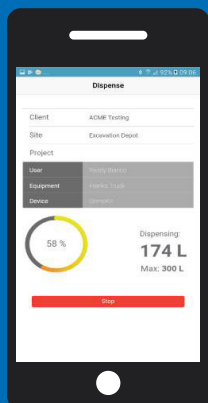

Fuel Management from your Smartphone

- ✔ Use existing Smartphone
- ✔ Easy retrofit
- ✔ Ideal for portable tanks
- ✔ GPS Integrated
- ✔ Cost effective

iFUEL[®] Mobile can be configured in a multitude of ways to suit any business. We have developed the system so that features can be added to the App, with no need to update the hardware.