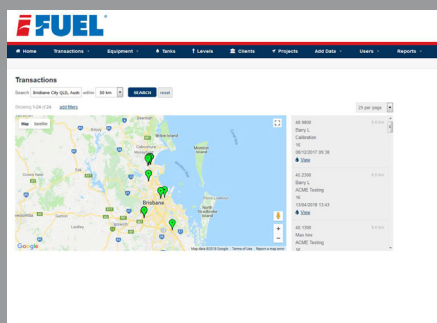

1. Install with any pump and pulse meter combination*
   - Simple installation with 'out of the box' EStop, Override and pump switch.
   - GPS location tagged with each dispense - know where your fuel is used.
   - Record fuel for Unlimited vehicles.
   - Tailor configuration for customer centric businesses or project centric businesses.
   - Unlimited transaction storage.
   - Cloud based reporting and management.
   - Secure passwords with App, and QR Codes on equipment means no more errors in fuel logs.
   - Configure preset dispensing for select equipment.
   - No Modems, Lan 3G/4G, or WiFi required. Uses the data plan on your phone.
   - Wireless operation via App means touch-free hardware and no wear and tear on components.
   - Integrates to tank level monitor.
   - Ideal for portable systems as well as fixed tanks.
   - System support, help and on-line videos to support your users from their smartphone.
2. (* Not included in system price ^ Some older phones may not be compatible with Fuellox)