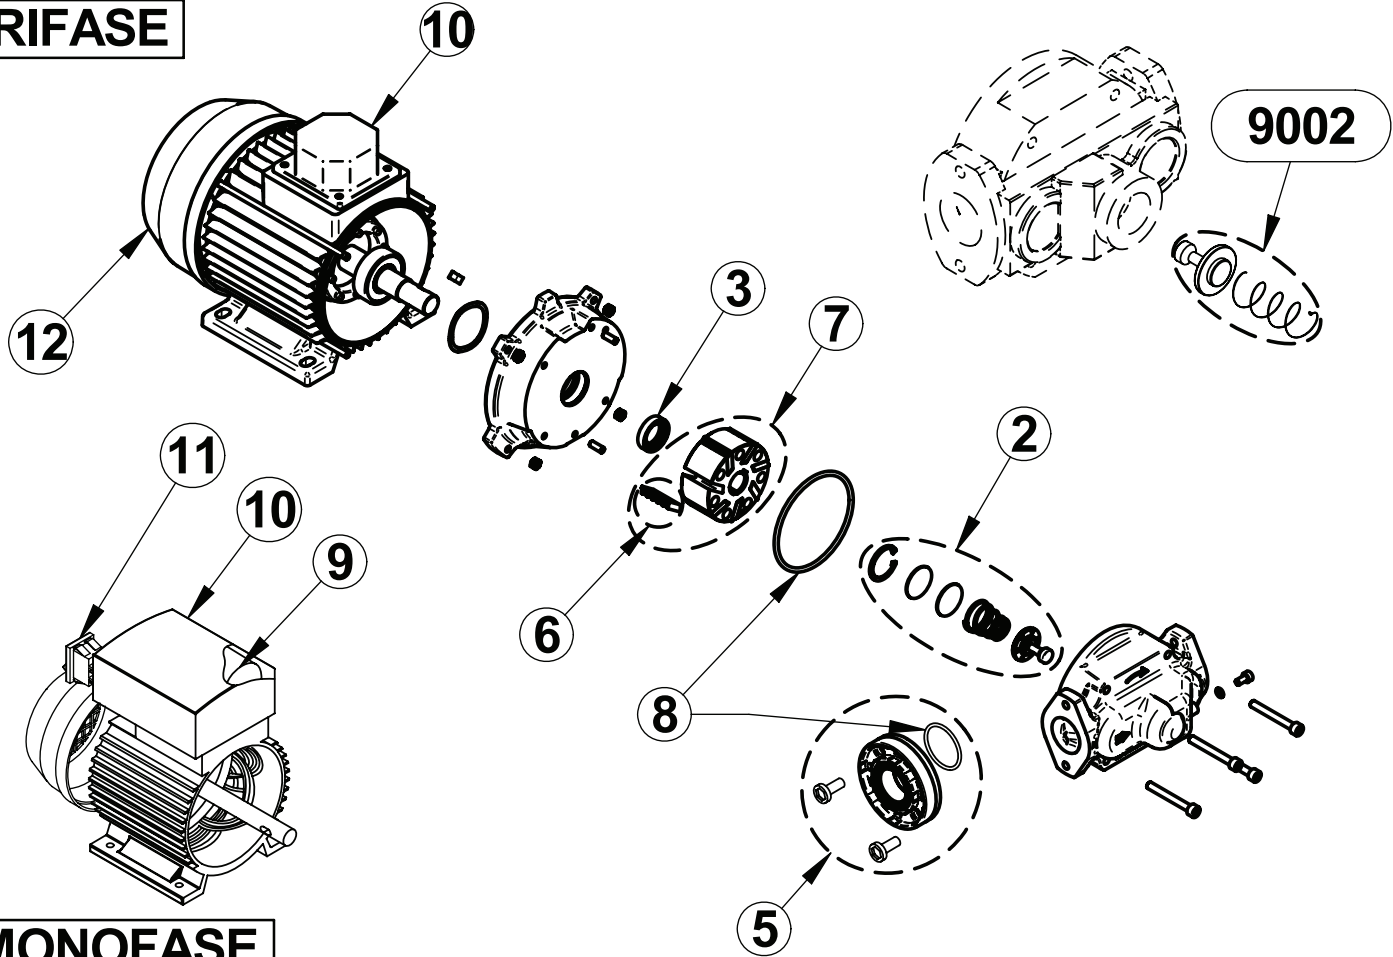

LR_P00023

E80 - E120

PIUSI

Motore TRIFASE

Motore MONOFASE

Spare Parts List cod. 000326000 E 120/M 230V/50HZ

Pos.	Material Code	Description	QT	UM
0001	R13851000	GROUP PLUG 1G + GASKET	1	PC
0002	R15815000	KIT BYPASS E80/E120 - MADE IN ITALY	1	PC
0003	R08772000	KIT SEAL BABSL 20/30/7 IN VITON	1	PC
0005	R09180000	FLANGE KIT	1	PC
0006	R0700200A	KIT NR.7 pcs VANES E80/E120\S120	1	PC
0007	R0785400A	KIT ROTOR E120 WITH VANES	1	PC
0008	R1284600A	KIT GASKET O-RING	1	PC
0009	R08194000	KIT CONDENSER 25uF MOTOR 1 HP	1	PC
0010	R0819600A	KIT TERMINAL BOX 1HP 230V \ 50HZ	1	PC
0011	R16657000	2POLES SWITCH COMELUX MD 4010 I 3502 B01	1	PC
0012	R08182000	KIT FAN COVER MOTOR MEC 80	1	PC
9002	R10912000	KIT BY-PASS VALVE	1	PC
9008	R12846000	KIT GASKET O-RING	1	PC

Spare Parts List cod. 000312000 E 120/T 400V/50HZ

Pos.	Material Code	Description	QT	UM
0001	R13851000	GROUP PLUG 1G + GASKET	1	PC
0002	R15815000	KIT BYPASS E80/E120 - MADE IN ITALY	1	PC
0003	R08772000	KIT SEAL BABSL 20/30/7 IN VITON	1	PC
0005	R09180000	FLANGE KIT	1	PC
0006	R0700200A	KIT NR.7 pcs VANES E80/E120\S120	1	PC
0007	R0785400A	KIT ROTOR E120 WITH VANES	1	PC
0008	R1284600A	KIT GASKET O-RING	1	PC
0010	R0818800A	KIT TERMINAL BOX 1HP 400V \ 50HZ	1	PC
0012	R08182000	KIT FAN COVER MOTOR MEC 80	1	PC
9002	R10912000	KIT BY-PASS VALVE	1	PC
9008	R12846000	KIT GASKET O-RING	1	PC