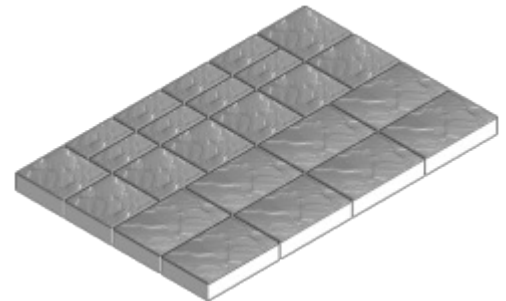

PALLET LAYOUT

NOTES

Weights are approximate and do not include shipping pallet.

PALLET SPECS

Pallet Weight	2884 lbs
Sq Ft/Pallet	103 sq.ft.