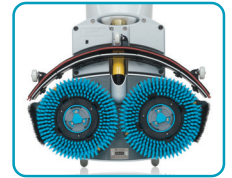

i-mop XL PLUS

Flexible, effective and fast!

The i-mop is a revolutionary floor cleaning machine that has changed cleaning standards and redefined the concept of a floor scrubber.

Features

Battery safety guard	✓
Control panel	✓
Splash guards	✓
Floating ball system	✓
Electronic angle switch	✓
Timer display	✓
Drive support	✓
Parking support	✓
Stop & go parking	✓
i-dose® tank (clean)	✓
Antibacterial tanks	✓
i-power 20 batteries	✓

Extreme cleaning power

With 350 rpm brushes and 22kg of scrubbing pressure the i-mop XL has 96% more cleaning power than a 50cm walk behind floor scrubber.

Extreme mobility

Low profile deck to clean underneath objects and 360 degrees of flexibility.

Technical Specifications

Theoretical performance	1800 m2 per hour
Clean water tank	4 L
Recovery clean tank	6 L
Brush speed	350 RPM
Scrub width	46 cm
Brush pressure	22.5 kg
Runtime	60-70 min with i-power 9, 90-100 min with i-power 14 & 140 min with i-power 20
Charge time: i-charge 2	5-6 hours for i-power 9, 7-8 hours for i-power 14 & 7-8 hours for i-power 20
Charge time: i-charge 9	60-70 min for i-power 9, 90-100 min for i-power 14 & 120 min for i-power 20