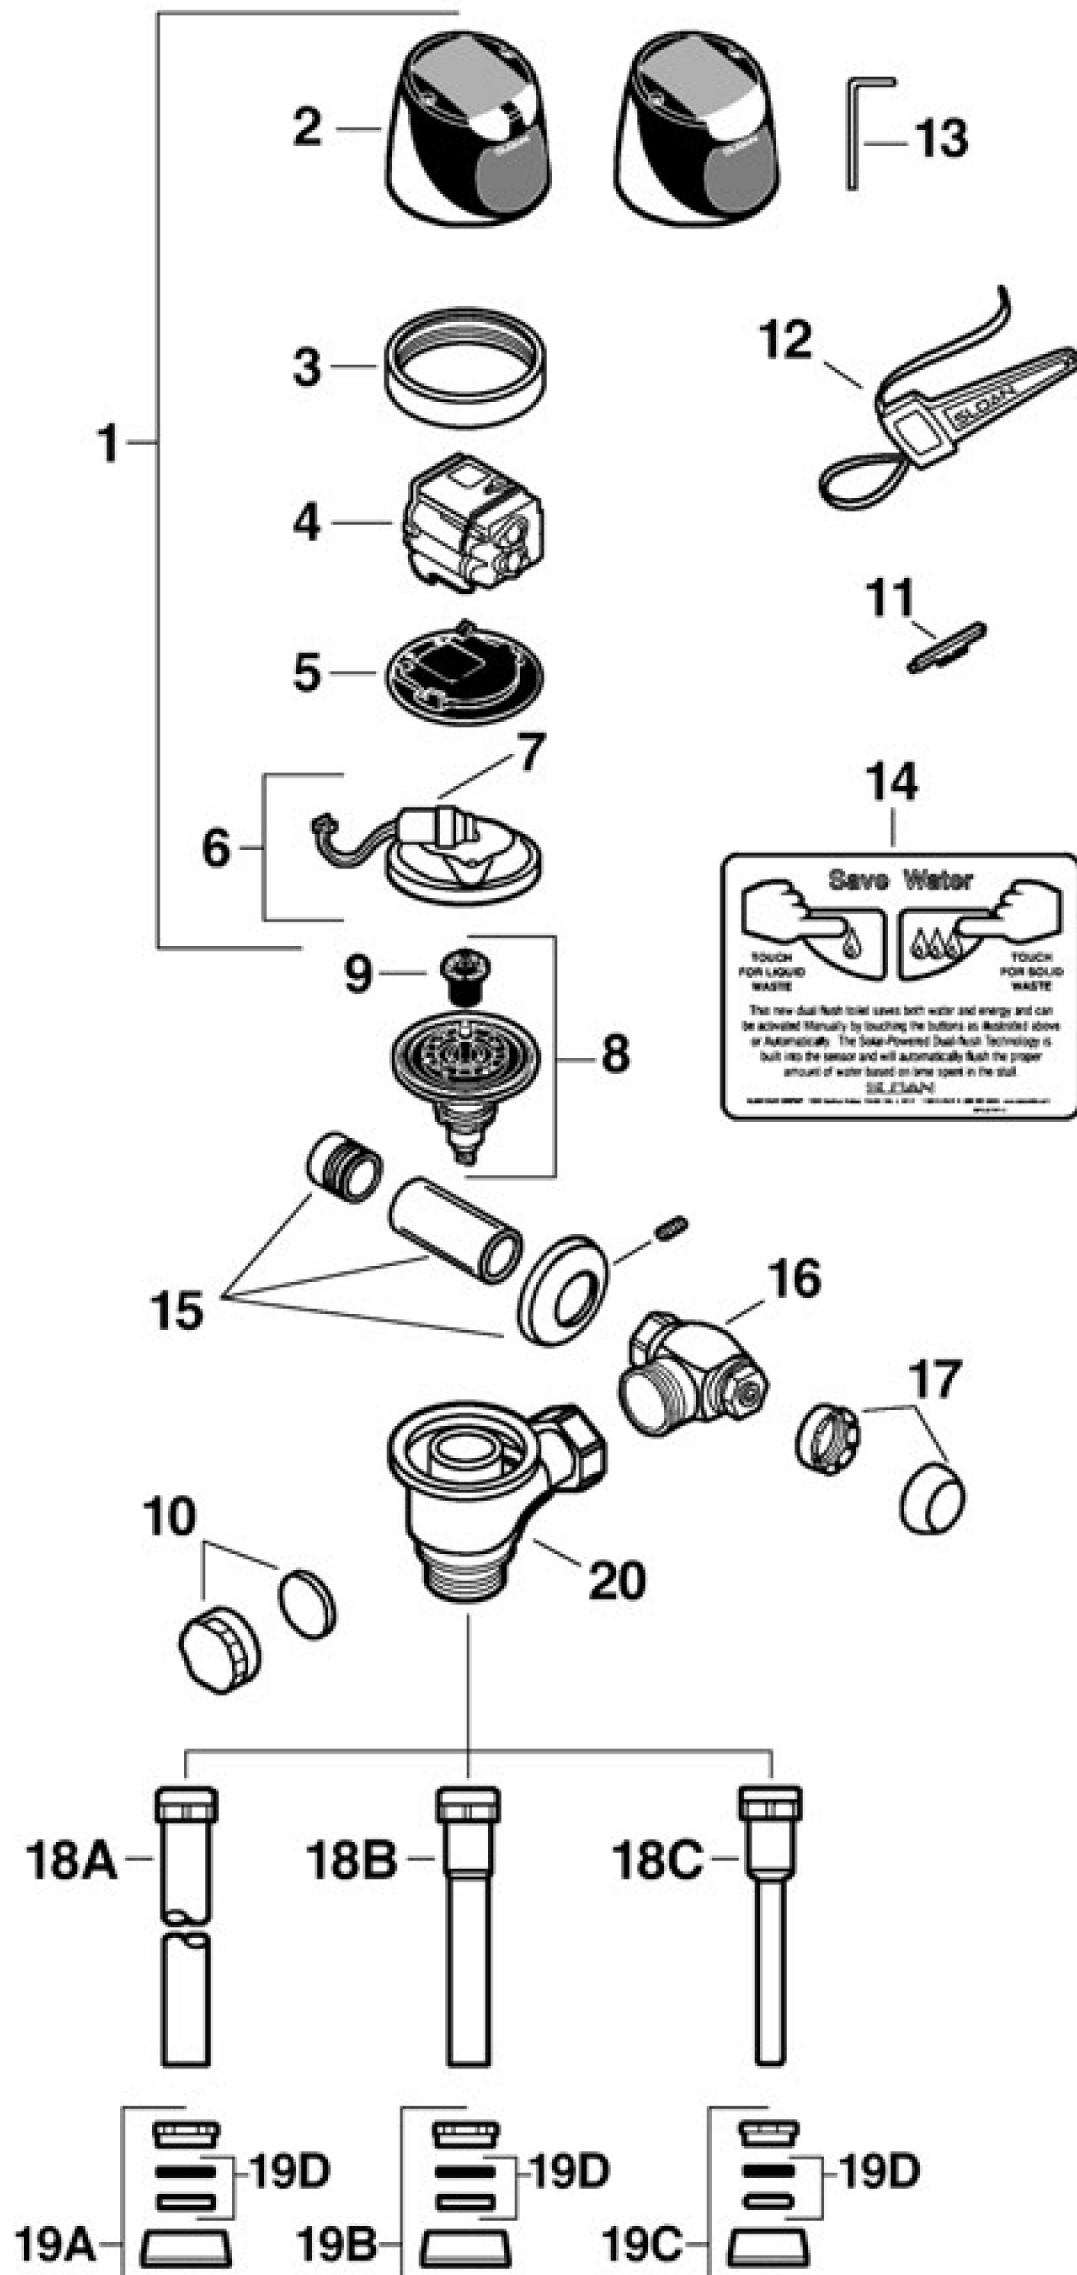

## Single Flush and Dual Flush Flushometer

Toll Free: 800-442-6622  
 Pittsburgh: 412-781-9100  
 Phone Hours: Mon-Fri: 8am-5:00pm

	#86933	EBV-304-A	Cover/Sensor/Assembly <b>Closet</b> (Single Flush)
	#86934	EBV-320-A	Cover/Sensor/Assembly (Zurn) <b>Closet</b> (Single Flush)
1	#86935	WES-24-A	Cover/Sensor/Assembly <b>Closet</b> (Dual Flush)
	#86936	WES-28-A	Cover/Sensor/Assembly (Zurn) <b>Closet</b> (Dual Flush)
	#86937	EBV-306-A	Cover/Sensor/Assembly <b>Urinal</b> (Single Flush)
	#86938	EBV-321-A	Cover/Sensor/Assembly (Zurn) <b>Urinal</b> (Single Flush)
	2	#85587	EBV-311-A
	#85586	EBV-309-A	Cover Assembly - (Single Flush)
3	#08421	EBV-14	Locking Ring
	#08406	EBV-31-A	Locking Ring for Zurn valves
4	#85448	EBV-312-A-C	<b>Closet</b> Sensor Assembly Single Flush
	#86939	EBV-312-A-U	<b>Urinal</b> Sensor Assembly Single Flush
	#86940	WES-33-A	<b>Closet</b> Sensor Assembly Dual Flush
5	#08702	EBV-134	Base Plate
6	#08720	EBV-145-A	Base Plate with Solenoid
6A	#86941	EBV-1010-A	Metal Inner Cover Repair Kit Includes items 3, 5, 6.
7	#08721	EBV-136-A	Solenoid
8	#08285	EBV-1020-A	1.6 GPF Hands Free Kit
	#08695	EBV-1023-A	0.5 GPF Hands Free Kit
9	#08704	EBV95	Closet 1.6 Flush Volume Regulator
	#08704	EBV95	Urinal 0.5 Flush Volume Regulator
10	#08396	EBV-1017-A	Handle Cap
11	#08711	EBV-91	Range Adjustment Tool
12	#08319	EBV-22	Strap Wrench
13	#86942	EBV-137	7/64" Hex Wrench
14	#86943	WES-27	English Plate
<b>Items Included with Complete Sloan Solis Valves Only</b>			
15	#08273	H-633-AA	1" Sweat Solder Kit
	#08272	H-636-AA	3/4" Sweat Solder Kit
16	#08464	H-700-A	1" Bak Chek® Control Stop
	#08460	H-700-A	3/4" Bak Chek® Control Stop
17	#86944	H-1010-A	Vandal Resistant Stop Cap
18A	#86945	V-600-A	1-1/2" x 10" Vacuum Breaker
18B	#86946	V-600-A	1-1/4" x 10" Vacuum Breaker
18C	#86947	V-600-A	3/4" x 10" Vacuum Breaker
19A	#08017	F-5-AT	1-1/2" Spud Coupling Assembly
19B	#08018	F-5-AU	1-1/4" Spud Coupling Assembly
19C	#08019	F-5-AW	3/4" Spud Coupling Assembly
19D	#08020	Equiparts	1-1/2" Spud Coupling Assembly
19D	#08021	Equiparts	1-1/4" Spud Coupling Assembly
19D	#08022	Equiparts	3/4" Spud Coupling Assembly
20	#80792	EBV-36-A	Valve Body