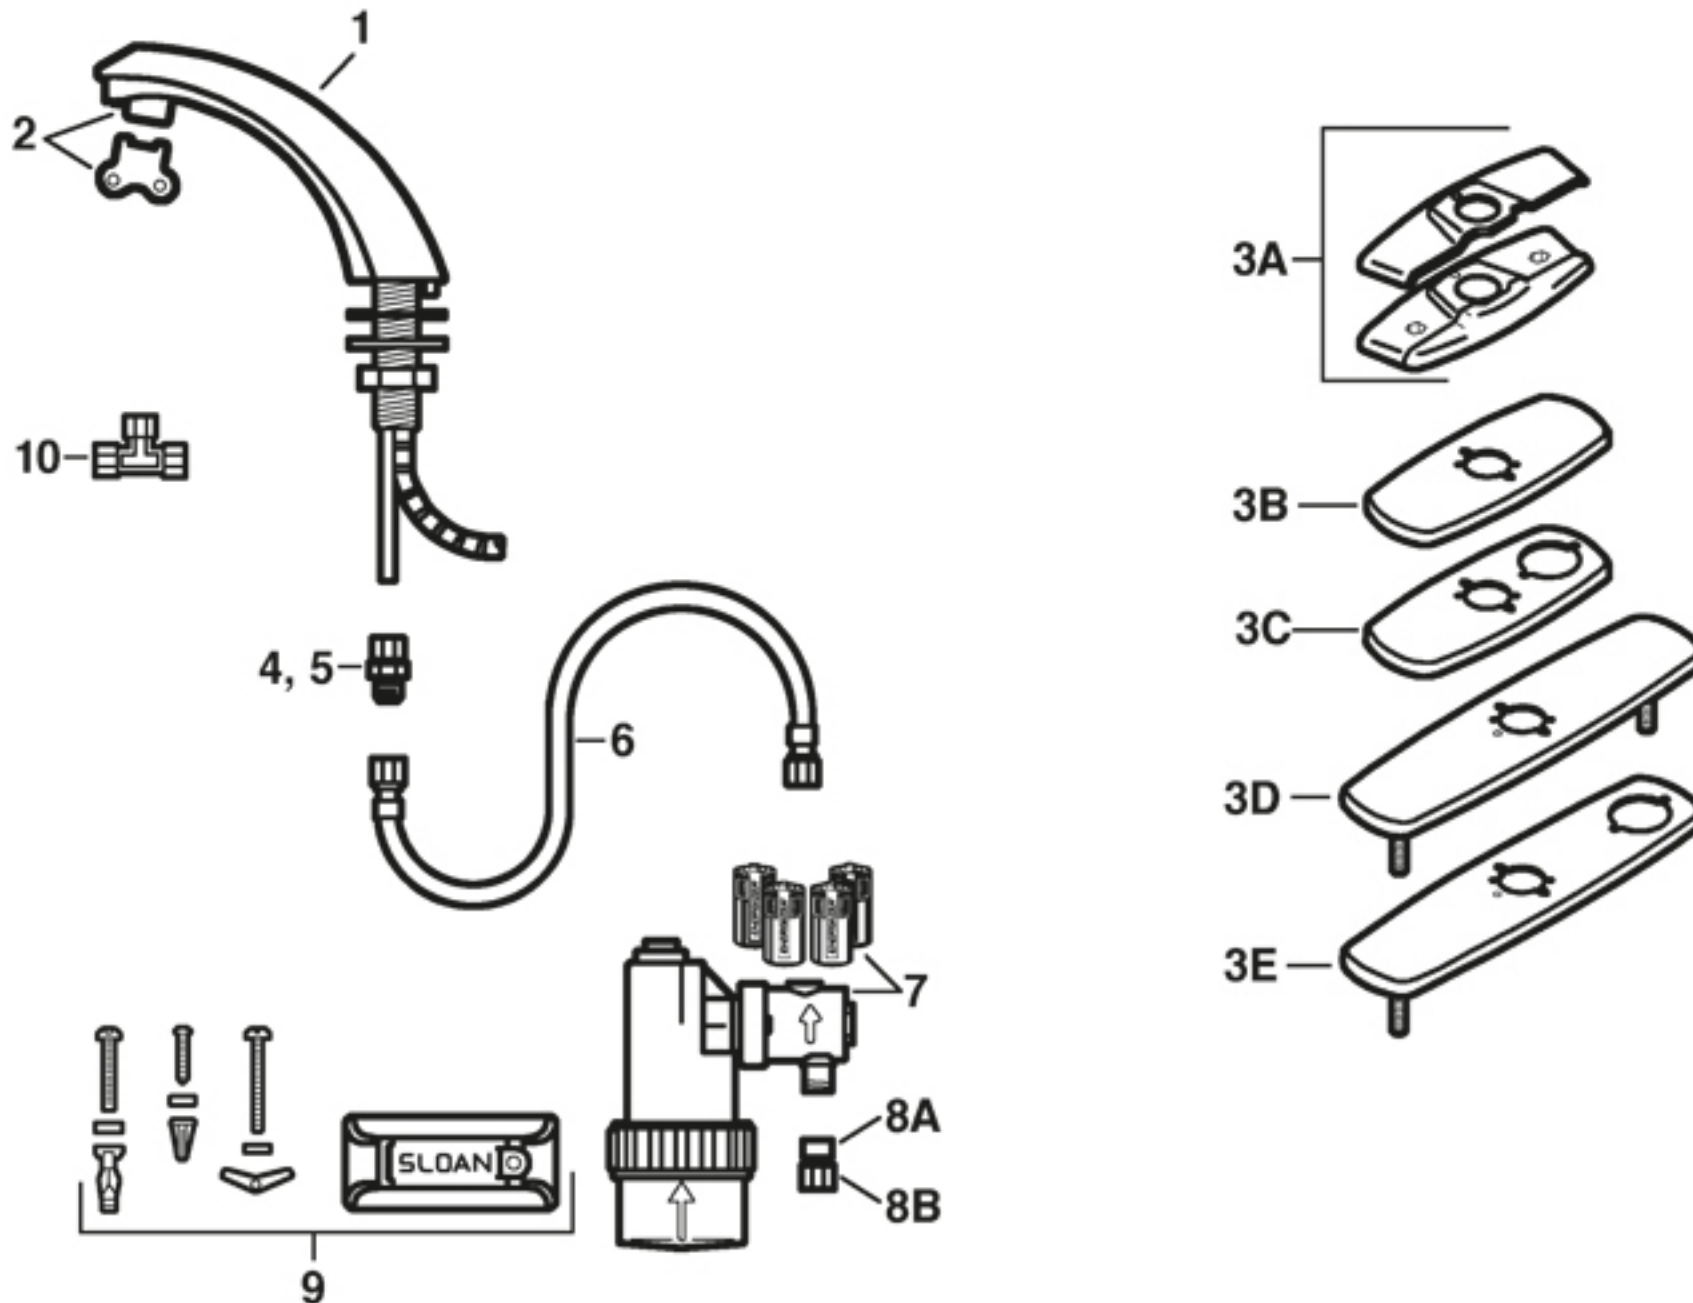

ELECTRONIC FAUCET PARTS

Toll Free: 800-442-6622
 Pittsburgh: 412-781-9100
 Phone Hours: Mon-Fri: 8am-5:00pm

EBF-85 & EBF-187

1	#53814	EBF10A	Faucet and Sensor Assembly EBF-85 with Black Plastic Throat	3E	#54679	MIX104A	8" Centerset Trim Plate Kit for EBF-85 or EBF-187 Faucet with optional mixing valve. Includes back-up spacer, self-tapping screw, and CP dual hole trim plate assembly.
	#54695	EBF170A	Faucet and Sensor Assembly - EBF-187 with CP Metal Plastic Throat	4	#59095	ETF290A	Faucet Mounting Kit includes rubber gasket, mounting washer, mounting nut and ETF-297 Compression Fitting Connector.
	#54696	EBF1009A	Fiber Optic Sensor Cable Assembly Only. (Replaces EBF-12-A, includes lens holder)	5	#27622	00082-0604	1/4" to 3/8" Compression Fitting Connector.
2	#80603	ETF1012A	0.5 gpm Spray Head w/Key (fem. thread)	6	N.L.A.	MIX19	20" Flex Hose
	#50013	5014205	2.2 gpm Aerator Spray Head w/Key (fem. thread)	7	#54003	EBF11A	Solenoid Valve Module Assembly for Battery Powered model. Includes Solenoid Enclosure, Solenoid Body, and Filter Cap
	#84322	ETF621A	2.2 gpm Laminar Flow Spray Head w/Key (fem. thread)		#32739	UNCE93SP8	"C" size Alkaline Batteries (four required)
	#54693	ETF435	Replacement VP Key only	8A	#27585	00060-06	3/8" Ferrule
3A	#55154	ETF295A	4" Centerset Trim Plate Kit for faucet only. Includes: 2 nuts, 2 hex screws, 2 flat washers, single hole cover plate, and base plate.	8B	#27595	61-6	3/8" Compression Nut
3B	#54676	ETF313A	4" Centerset Trim Plate Kit for EBF-85 or EBF-187 Faucet (Faucet only.) Includes back-up spacer, self-tapping screw, and CP single hole trim plate assembly.	9	#08238	EBF25A	Mounting Bracket Kit. Includes base plate, wall bracket base, wall bracket, mounting screw, self-tapping screw, 2 wood screws plus washers and plastic anchors, 2 screws plus washers and toggle nuts, 2 screws plus washers and hollow wall anchors.
3C	#54678	MIX101A	4" Centerset Trim Plate Kit for EBF-85 or EBF-187 Faucet with optional mixing valve. Includes back-up spacer, self-tapping screw, and CP dual hole trim plate assy.	10	#56794	ETF617A	3/8" Bak-Check® Tee
3D	#52154	ETF510A	8" Centerset Trim Plate Kit for faucet only. Includes 2 nuts, 2 washer gaskets, 2 fender washers, base gasket, back-up spacer and single hole trim plate assy.				