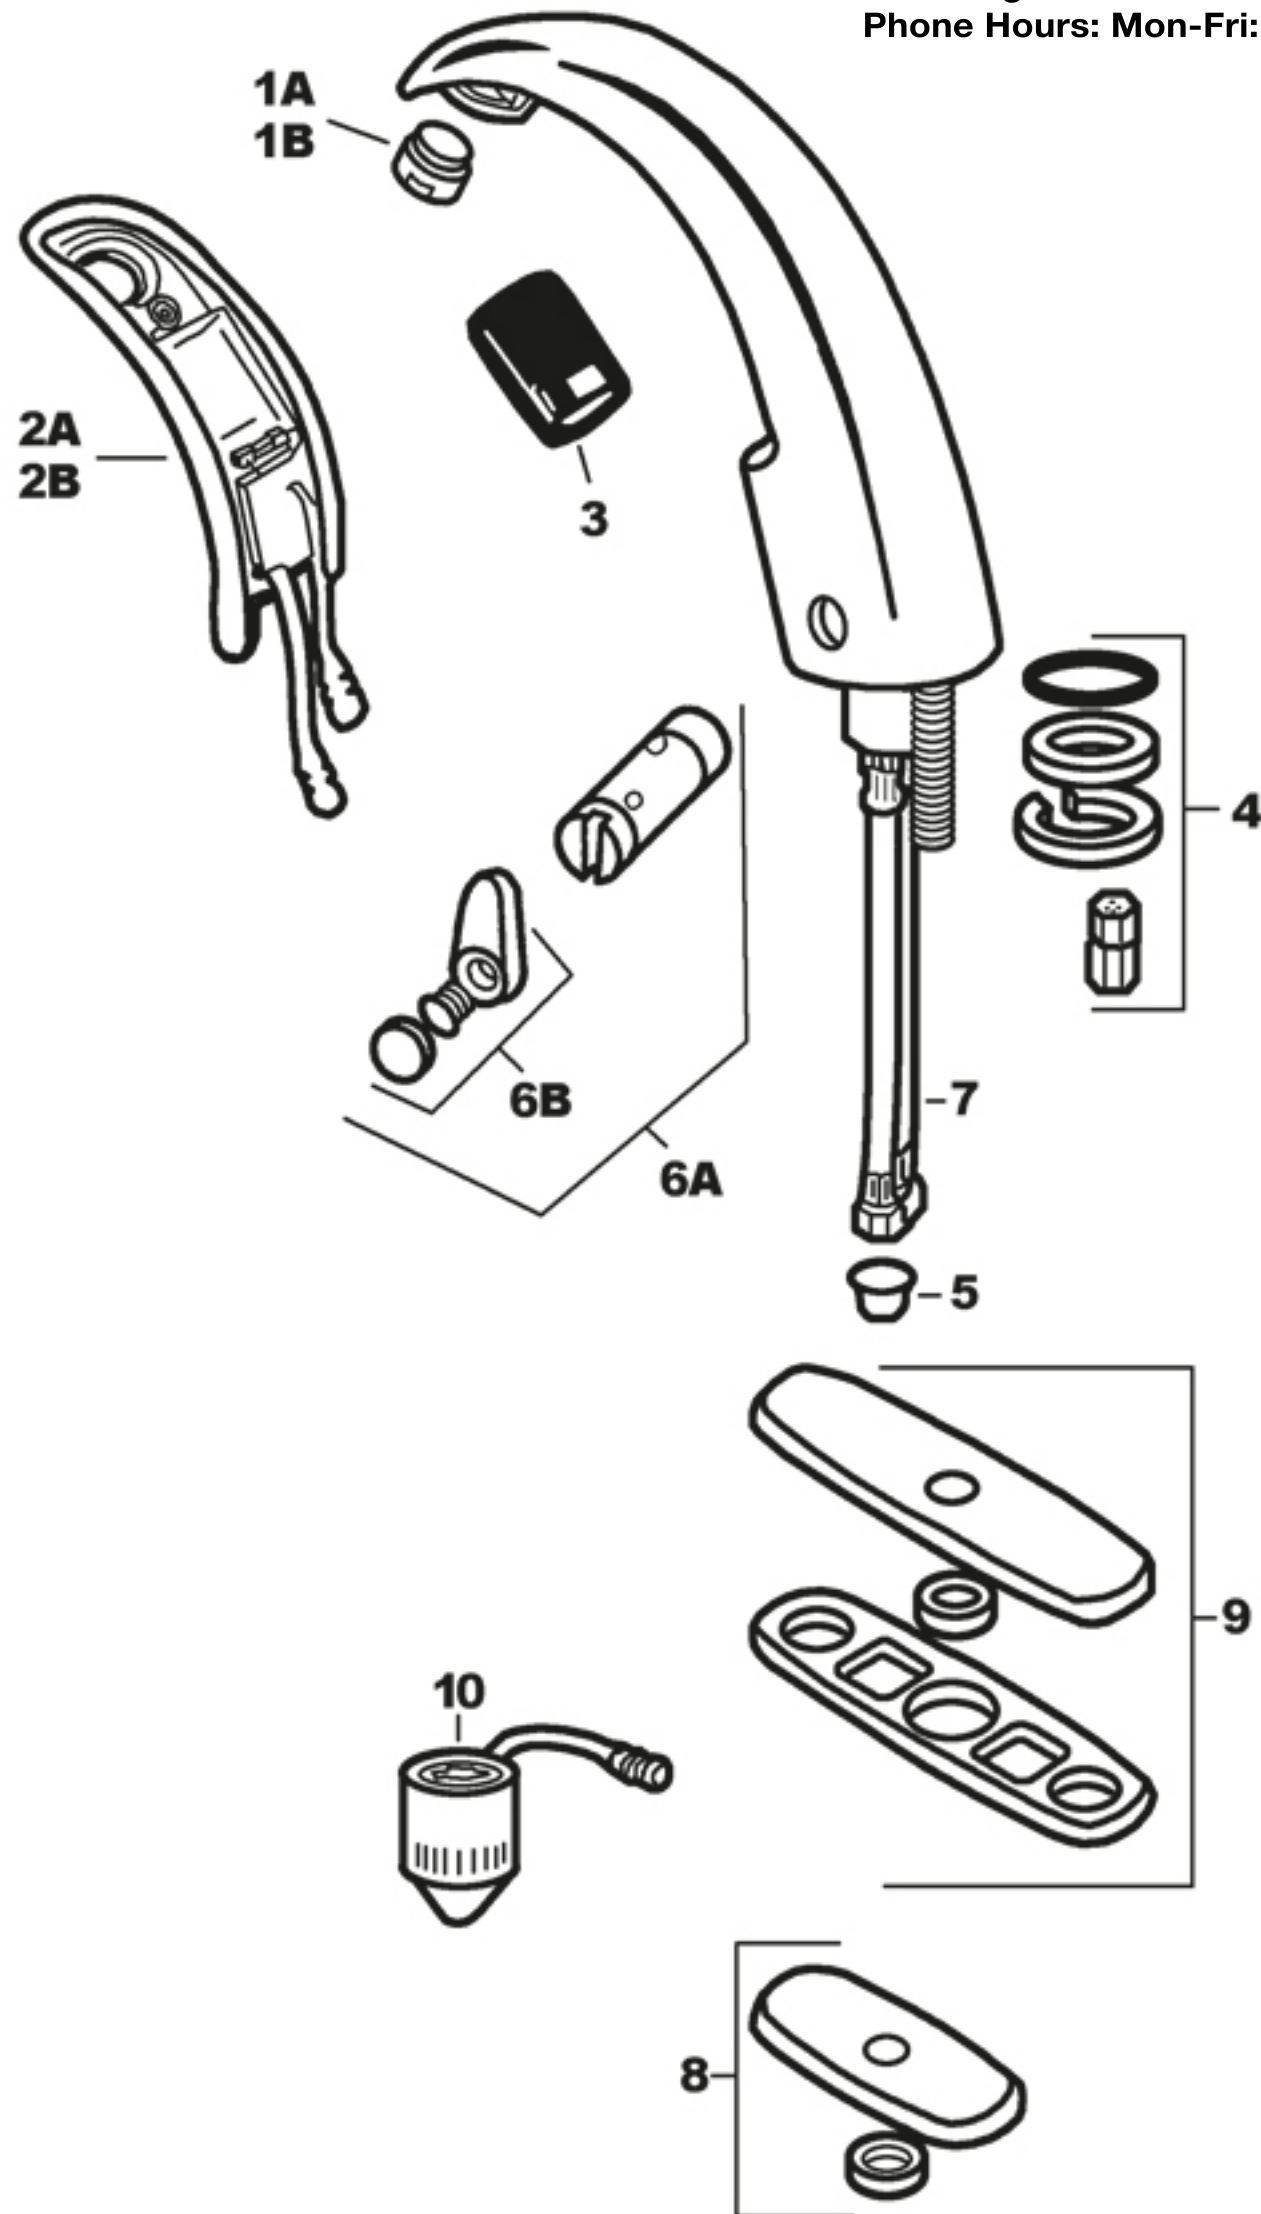

ELECTRONIC FAUCET PARTS

Toll Free: 800-442-6622
 Pittsburgh: 412-781-9100
 Phone Hours: Mon-Fri: 8am-5:00pm

EAF-150

1A	#80153	EAF10	2.2 gpm Aerator Spray Head	5	#80759	EAF9	Strainer (Filter)
1B	#80757	EAF12	0.5 Spray Head	6A	#80760	EAF1001	Mixer Handle Assembly and Cartridge - <i>NLA</i>
2A	#80758	EAF3A	Throat Plate Assembly (Battery Models)	6B	#80155	EAF1002	Handle Repair Kit
2B	#81297	EAF6A	Throat Plate Assembly with i.q. Click (Battery Models)	7	#80761	EFX1008	13" Flexible Supply Hose
3	#08747	EAF1000	Battery Replacement Kit	8	#58166	ETF607A	Trim Plate for 4" Centerset Sink
4	#80154	EAF1	Faucet Mounting Kit	9	#57131	ETF608A	Trim Plate for 8" Centerset Sink
				10	#58426	EAF2	Solenoid