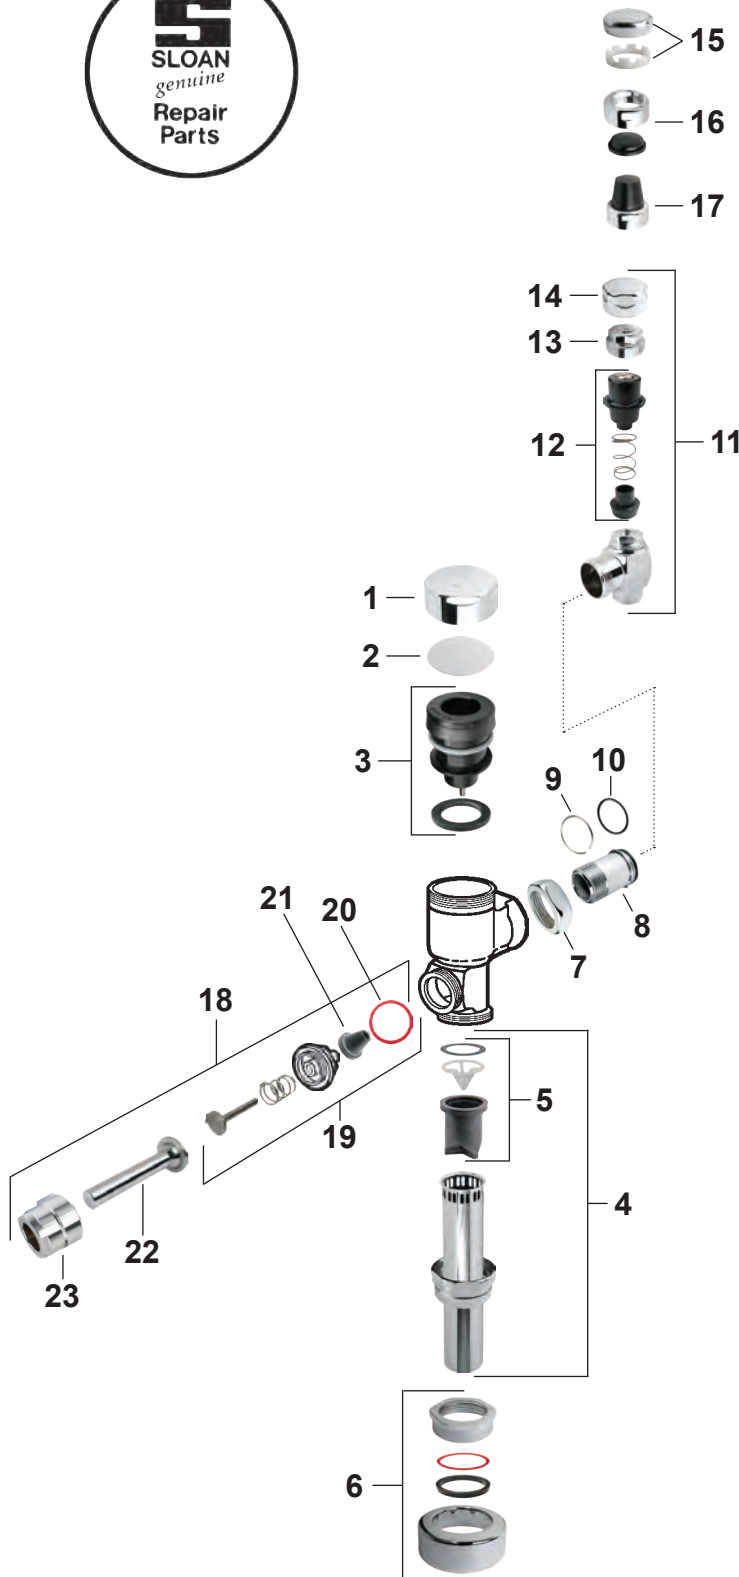

SLOAN GEM 2

1	#80827	G105	C.P. Cover
2	#80828	G106	Slip Disc
	#80675	G1007A	Piston Kit - Closet - 3.5 GPF
	#80593	G1016A	Piston Kit - Closet - 1.6 GPF
3	#80741	G1019A	Piston Kit - 2.4 GPF - Closet
	#80732	G1009A	Piston Kit - 1.5 GPF - Urinal
	#80595	G1017A	Piston Kit - 1.0 GPF - Urinal
	#80740	G1018A	Piston Kit - 0.5 GPF - Urinal
Piston Kits For Old Style Adjustable Gem Flushometers			
	#80829	G1003A	Piston Kit - Closet
	#80830	G1002A	Piston Kit - Urinal
	#8016	V500AA	3/4 x 9" Vacuum Breaker
4	#8015	V500AA	1-1/4 x 9" Vacuum Breaker
	#8014	V500AA	1-1/2 x 9" Vacuum Breaker
5	#8012	V551A	Vacuum Breaker Repair Kit
	#80831	CR1008A	3/4" Spud Coupling
6	#80832	CR1009A	1-1/4" Spud Coupling
	#80833	CR1010A	1-1/2" Spud Coupling
7	#8040	H550	Tailpiece Coupling Nut
8	#8039	H551A	Adjustable Tailpiece 2-1/16" Standard Length
9	#8038	H552	Locking Ring
10	#8037	H553	O-Ring
11	#80837	H700A	3/4" Screwdriver Bak-Chek® Stop CP
	#80791	H700A	1" Screwdriver Bak-Chek® Stop CP
12	#80833	H543ASD	3/4" Control Stop Repair Kit
	#80832	H541ASD	Control Stop Repair Kit For 3/4" or 1"
13	#80536	H622	CP Bonnet
14	#8036	H582	Locking Vandal Resistant Stop Cap
15	#80321	H1009ABX	3/4" Vandal Resistant Control Stop Cap Assembly
	#80322	H1010ABX	1" Vandal Resistant Control Stop Cap Assembly
16	#80419	H574	Control Stop Cap With Bumper
17	#81670	H576	Control Stop Cap With Extended Bumper
18	#80729	G143A	Handle Assembly
19	#57677	G50A	Handle Repair Kit
20	#80034	G35	Handle Gasket
21	#80009	B39	Handle Seal
22	#80835	G145	Handle Grip
23	#80836	G144	Handle Socket