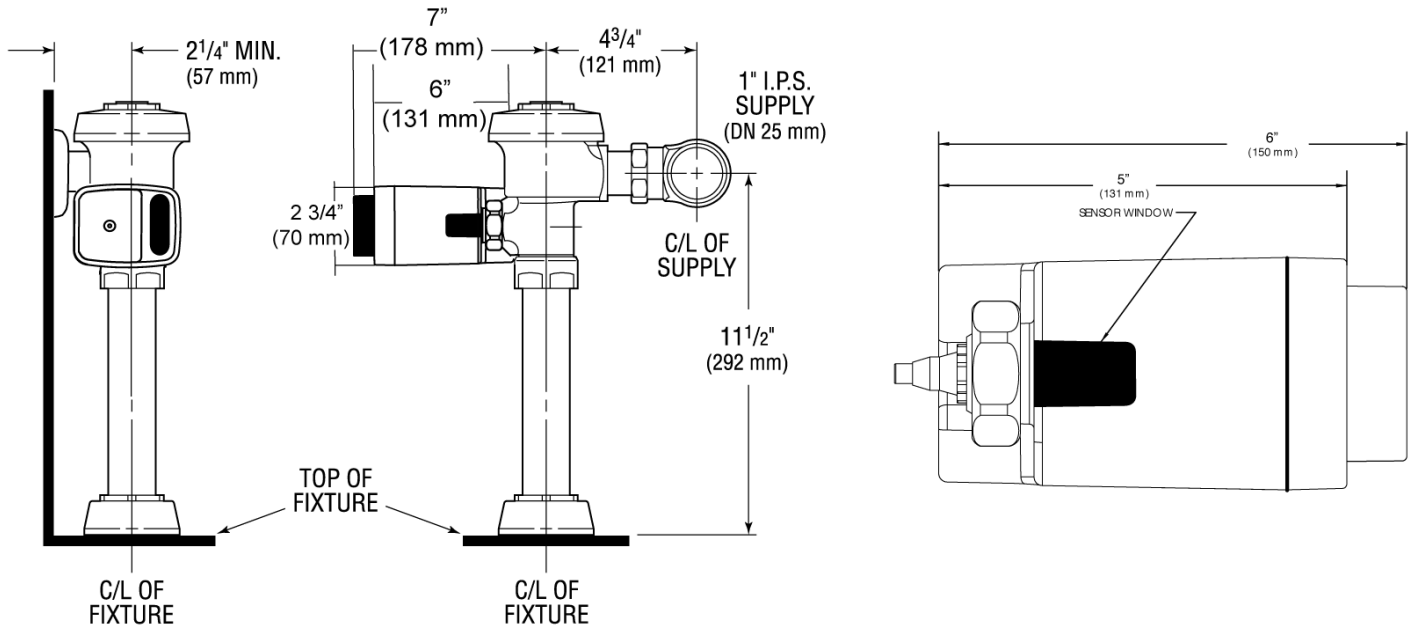

ROUGH-IN

**SLOAN
REPAIR
.COM**

TOLL FREE: 800-442-6622
www.store.sloanrepair.com