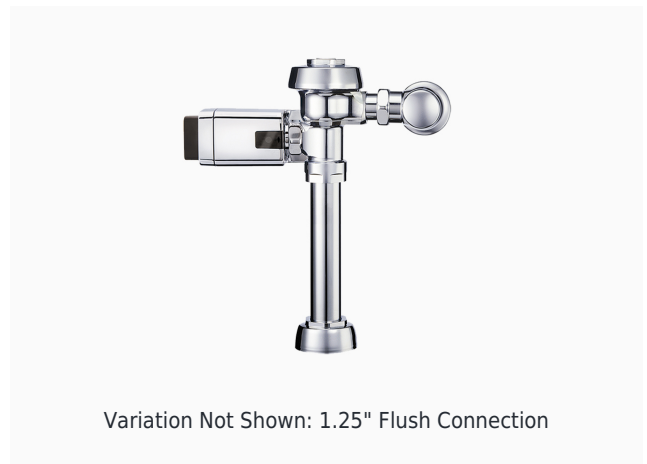

CODE NUMBER

3910275

DESCRIPTION

1.6 gpf, Polished Chrome Finish, Fixture Connection Top Spud, Single Flush, Battery, Royal® Exposed Sensor Water Closet Flushometer.

DETAILS

- Flush Volume: 1.6 gpf (6.0 Lpf)
- Finish: Polished Chrome (CP)
- Power Type: Battery ()
- Battery Life: 3 years
- Valve: Diaphragm
- Valve Body Material: Semi-red Brass
- Fixture Type: Water Closet
- Fixture Connection: Top Spud
- Rough-In Dimension: 11 ½" (292mm)
- Spud Coupling: 1 ½" (38mm)
- Supply Pipe: 1" (25mm)

FEATURES

- High Chloramine Resistant PERMEX® Synthetic Rubber Diaphragm with Dual Filtered Fixed bypass
- True Mechanical Override Flush Button
- Four (4) size C alkaline batteries included
- "Low Battery" Flashing LED
- "User in View" Flashing LED
- 72-Hour Sentinel Flush
- Sweat solder adapter with cover tube and cast wall flange with set screw
- No External Volume Adjustment to Ensure Water Conservation
- Infrared Sensor with Multiple-focused, Lobular Sensing Fields for high and low target detection
- 1" I.P.S. Screwdriver Bak-Chek® Angle Stop with Free Spinning Vandal Resistant Stop Cap
- Diaphragm, Stop Seat and Vacuum Breaker to be molded from PERMEX® rubber compound for Chloramine resistance

Variation Not Shown: 1.25" Flush Connection

COMPLIANCES & CERTIFICATIONS

(ADA Compliant, cUPC Certified, BAA Compliant)

RECOMMENDED SPECIFICATION

Valve Body, Cover, Tailpiece and Control Stop shall be in conformance with ASTM Alloy Classification for Semi- Red Brass. Valve shall be in compliance with the applicable sections of ASSE 1037 and ANSI/ASME 112.19.2.