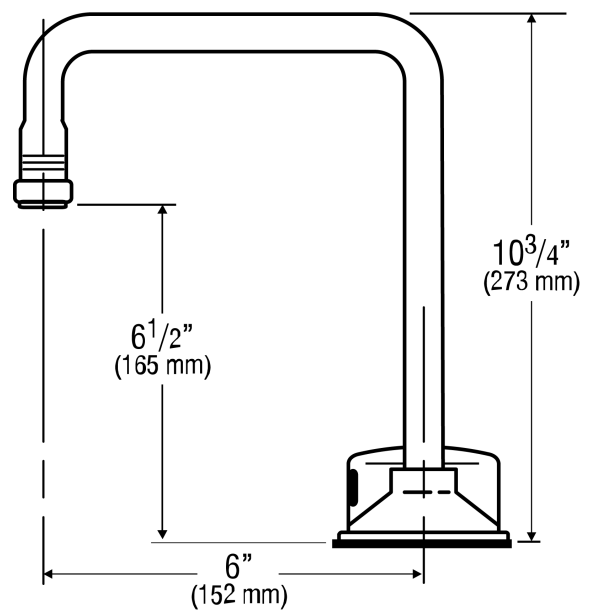

**CODE NUMBER**

3365429BT

**DESCRIPTION**

4" Trim Plate, Box Transformer Power Supply, Back-Check Tee, Polished Chrome Finish, 2.2 gpm, Laminar Spray, Infrared Sensor, Smart Faucet, Optima® Hardwired-Powered Deck-Mounted Gooseneck Body Faucet.

**DETAILS**

- Flow Rate: 2.2 gpm (8 Lpm) (2.2GPM)
- Spray Type: Laminar (LAM)
- Sensor Type: Infrared (IR)
- Mounting Type: 4" Centerset
- Trim Plate: 4" (102mm) (4)
- Power Supply: Box Transformer (BOX)
- Temperature Mixer: Back-Check Tee (TEE)
- Finish: Polished Chrome (CP)
- Factory Default Timeout: 30s
- Factory Default GPC: 1.1

**POWER SUPPLY OPTIONS**

- 6VDC Plug Adapter (included with PLG models)
- 6VDC Ganged Adapter Kit (up to 6 units)(sold separately)
- 24VAC Box Transformer (included with BOX models)

**VIDEOS**

- ▶ [Optima Faucet App](#)
- ▶ [Sloan Optima Below Deck Faucet](#)

**DOWNLOADS**

- [Optima Smart Faucet Below Deck Installation Instructions](#)
- [Trim Plate Guide](#)
- [Faucet Spray Heads Repair and Maintenance Guide](#)
- [ETF-770/EBF-775 Below Deck Repair and Maintenance Guide](#)
- [Additional Downloads](#)