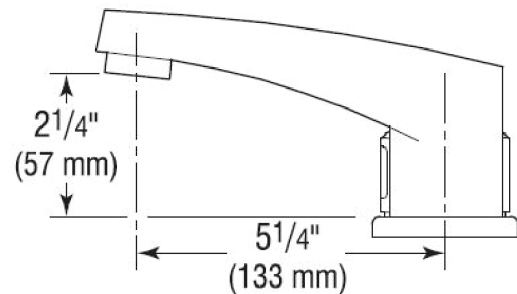

CODE NUMBER

3365424BT

DESCRIPTION

4" Trim Plate, Box Transformer Power Supply, Back-Check Tee, Polished Chrome Finish, 0.5 gpm, Multi-Laminar Spray, Infrared Sensor, Smart Faucet, Optima® Hardwired-Powered Deck-Mounted Low Body Faucet.

DETAILS

- Flow Rate: 0.5 gpm (2 Lpm) (0.5GPM)
- Spray Type: Multi-Laminar (MLM)
- Sensor Type: Infrared (IR)
- Mounting Type: 4" Centerset
- Trim Plate: 4" (102mm) (4)
- Power Supply: Box Transformer (BOX)
- Temperature Mixer: Back-Check Tee (TEE)
- Finish: Polished Chrome (CP)
- Factory Default Timeout: 30s
- Factory Default GPC: 0.25

FEATURES

Commercial Grade Faucet, ADA Compliant, Cast Brass Spout, Quick Connect Fittings, Integrated Water Shut-off, Wireless Settings Adjustment, On-demand or Metered activation, Hygienic Line Flush, Water Usage and Battery Strength Reporting, Self-adapting Sensor

ELECTRICAL SPECIFICATIONS

- Battery Life: 3 years 8,000 cycles/month
  - Optional power harvesting significantly extends service life
- Self-Adjustment Range: 0" (0mm)
- Sensor Range: 0" (0mm)
- Timeout Adjustment Settings: 30s

POWER SUPPLY OPTIONS

- 6VDC Plug Adapter (included with PLG models)
- 6VDC Ganged Adapter Kit (up to 6 units)(sold separately)
- 24VAC Box Transformer (included with BOX models)

VIDEOS

- [Optima Faucet App](#)
- [Sloan Optima Below Deck Faucet](#)

DOWNLOADS

- [Optima Smart Faucet Below Deck Installation Instructions](#)
- [Trim Plate Guide](#)
- [Faucet Spray Heads Repair and Maintenance Guide](#)
- [ETF-660/EBF-665 Below Deck Repair and Maintenance Guide](#)
- [Additional Downloads](#)

COMPLIANCES & CERTIFICATIONS