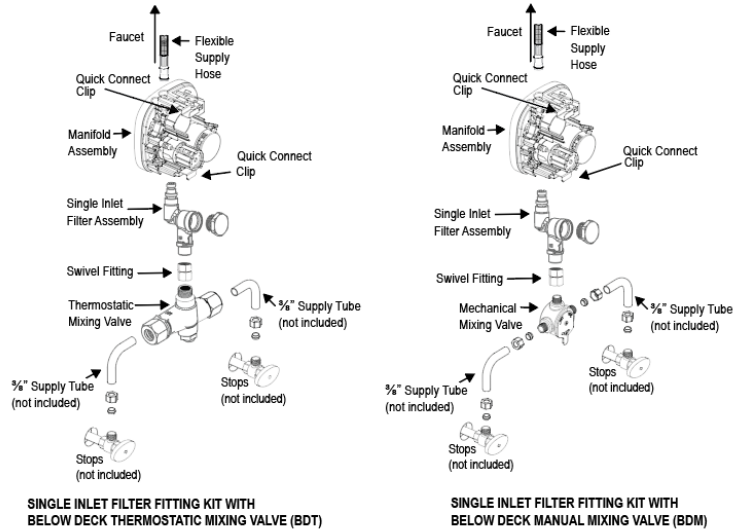

DOWNLOADS

- [Optima Smart Faucet Below Deck Installation Instructions](#)
- [Trim Plate Guide](#)
- [Faucet Spray Heads Repair and Maintenance Guide](#)
- [ETF-660/EBF-665 Below Deck Repair and Maintenance Guide](#)
- [Additional Downloads](#)

RECOMMENDED SPECIFICATION

Faucet shall include cast brass body, quick-connect fittings, twist-off/shut-off solenoid assembly, removable battery cartridge, flexible power supply and allow adjustment of settings wirelessly via Apple or Android smartphones.

NOTES

All information contained within this document subject to change without notice.

Looking for other variations of the ETF-660 product? [View the general spec sheet with all options.](#)

[Find a matching soap dispenser](#) for this faucet.

Find a compatible sink for this faucet.

WARRANTY

3 Year

ROUGH-IN

**SLOAN
REPAIR
.COM**

TOLL FREE: 800-442-6622
www.store.sloanrepair.com