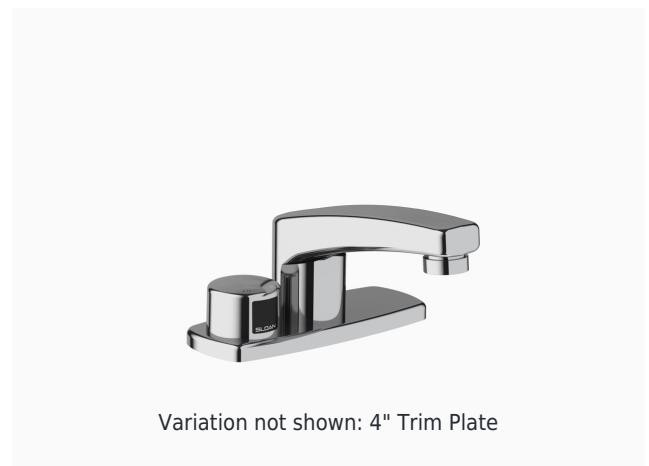

POWER SUPPLY OPTIONS

- 6VDC Plug Adapter (included with PLG models)
- 6VDC Ganged Adapter Kit (up to 6 units)(sold separately)
- 24VAC Box Transformer (included with BOX models)

VIDEOS

- ▶ [Optima Faucet App](#)
- ▶ [Sloan Optima Below Deck Faucet](#)

DOWNLOADS

- [Optima Smart Faucet Below Deck Installation Instructions](#)
- [Trim Plate Guide](#)
- [Faucet Spray Heads Repair and Maintenance Guide](#)
- [ETF-660/EBF-665 Below Deck Repair and Maintenance Guide](#)
- [Additional Downloads](#)