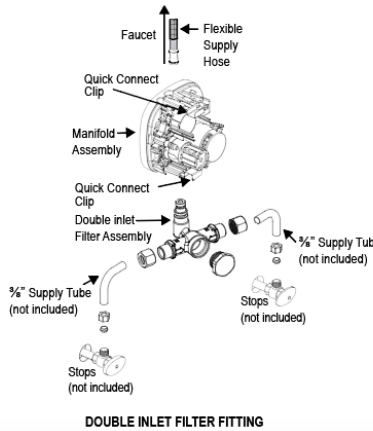

RECOMMENDED SPECIFICATION

Faucet shall include cast brass body, quick-connect fittings, twist-off/shut-off solenoid assembly, removable battery cartridge, flexible power supply and allow adjustment of settings wirelessly via Apple or Android smartphones.

NOTES

All information contained within this document subject to change without notice.

Looking for other variations of the ETF-660 product? [View the general spec sheet with all options.](#)

[Find a matching soap dispenser](#) for this faucet.

Find a compatible sink for this faucet.

WARRANTY

3 Year

ROUGH-IN

**SLOAN
REPAIR
.COM**

TOLL FREE: 800-442-6622
www.store.sloanrepair.com