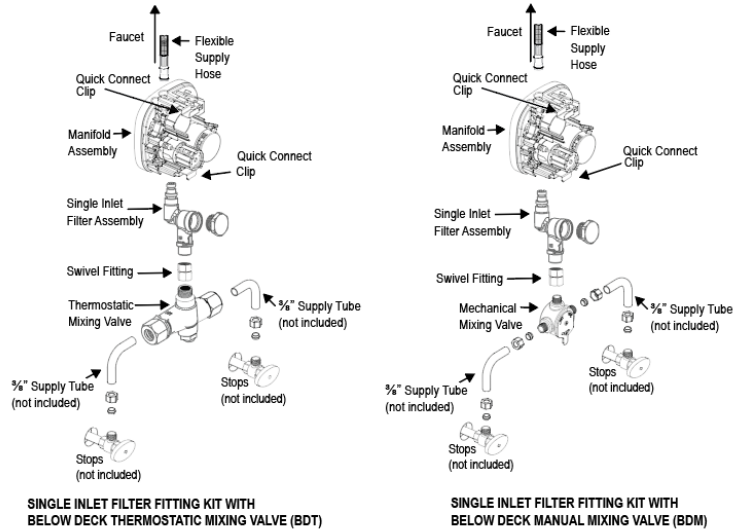

**DOWNLOADS**

- [Optima Smart Faucet Below Deck Installation Instructions](#)
- [Trim Plate Guide](#)
- [Faucet Spray Heads Repair and Maintenance Guide](#)
- [ETF-660/EBF-665 Below Deck Repair and Maintenance Guide](#)
- [Additional Downloads](#)

**RECOMMENDED SPECIFICATION**

Faucet shall include cast brass body, quick-connect fittings, twist-off/shut-off solenoid assembly, removable battery cartridge, flexible power supply and allow adjustment of settings wirelessly via Apple or Android smartphones.

**NOTES**

All information contained within this document subject to change without notice.

Looking for other variations of the ETF-660 product? [View the general spec sheet with all options.](#)

[Find a matching soap dispenser](#) for this faucet.

Find a compatible sink for this faucet.

**WARRANTY**

3 Year

**ROUGH-IN**

**SLOAN  
REPAIR  
.COM**

TOLL FREE: 800-442-6622  
[www.store.sloanrepair.com](http://www.store.sloanrepair.com)