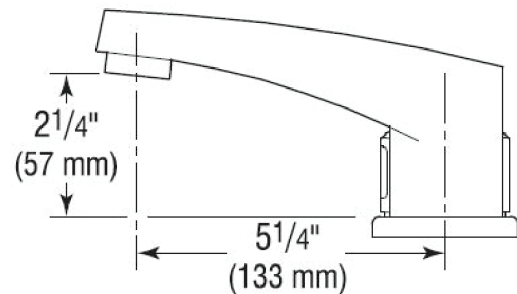

CODE NUMBER

3365423BT

DESCRIPTION

4" Trim Plate, Plug Adapter Power Supply, Back-Check Tee, Polished Chrome Finish, 0.5 gpm, Multi-Laminar Spray, Infrared Sensor, Smart Faucet, Optima® Hardwired-Powered Deck-Mounted Low Body Faucet.

DETAILS

- Flow Rate: 0.5 gpm (2 Lpm) (0.5GPM)
- Spray Type: Multi-Laminar (MLM)
- Sensor Type: Infrared (IR)
- Mounting Type: 4" Centerset
- Trim Plate: 4" (102mm) (4)
- Power Supply: Plug Adapter (PLG)
- Temperature Mixer: Back-Check Tee (TEE)
- Finish: Polished Chrome (CP)
- Factory Default Timeout: 30s
- Factory Default GPC: 0.25

FEATURES

Commercial Grade Faucet, ADA Compliant, Cast Brass Spout, Quick Connect Fittings, Integrated Water Shut-off, Wireless Settings Adjustment, On-demand or Metered activation, Hygienic Line Flush, Water Usage and Battery Strength Reporting, Self-adapting Sensor

ELECTRICAL SPECIFICATIONS

- Battery Life: 3 years 8,000 cycles/month
  - Optional power harvesting significantly extends service life
- Self-Adjustment Range: 0" (0mm)
- Sensor Range: 0" (0mm)
- Timeout Adjustment Settings: 30s

POWER SUPPLY OPTIONS

- 6VDC Plug Adapter (included with PLG models)
- 6VDC Ganged Adapter Kit (up to 6 units)(sold separately)
- 24VAC Box Transformer (included with BOX models)

VIDEOS

- [Optima Faucet App](#)
- [Sloan Optima Below Deck Faucet](#)

DOWNLOADS

- [Optima Smart Faucet Below Deck Installation Instructions](#)
- [Trim Plate Guide](#)
- [Faucet Spray Heads Repair and Maintenance Guide](#)
- [ETF-660/EBF-665 Below Deck Repair and Maintenance Guide](#)
- [Additional Downloads](#)

COMPLIANCES & CERTIFICATIONS