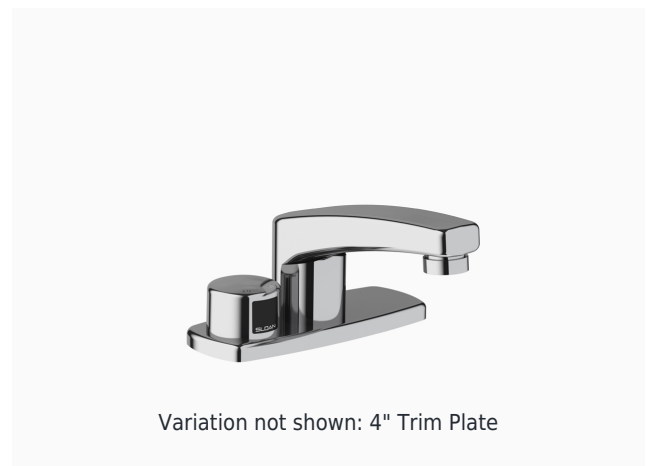

**POWER SUPPLY OPTIONS**

- 6VDC Plug Adapter (included with PLG models)
- 6VDC Ganged Adapter Kit (up to 6 units)(sold separately)
- 24VAC Box Transformer (included with BOX models)

**VIDEOS**

- ▶ [Optima Faucet App](#)
- ▶ [Sloan Optima Below Deck Faucet](#)

**DOWNLOADS**

- [Optima Smart Faucet Below Deck Installation Instructions](#)
- [Trim Plate Guide](#)
- [Faucet Spray Heads Repair and Maintenance Guide](#)
- [ETF-660/EBF-665 Below Deck Repair and Maintenance Guide](#)
- [Additional Downloads](#)