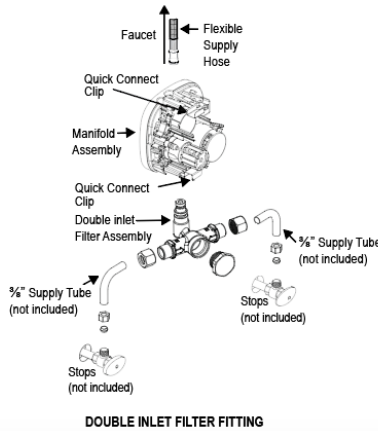

**RECOMMENDED SPECIFICATION**

Faucet shall include cast brass body, quick-connect fittings, twist-off/shut-off solenoid assembly, removable battery cartridge, flexible power supply and allow adjustment of settings wirelessly via Apple or Android smartphones.

**NOTES**

All information contained within this document subject to change without notice.

Looking for other variations of the ETF-660 product? [View the general spec sheet with all options.](#)

[Find a matching soap dispenser](#) for this faucet.

Find a compatible sink for this faucet.

**WARRANTY**

3 Year

**ROUGH-IN**

**SLOAN  
REPAIR  
.COM**

TOLL FREE: 800-442-6622  
[www.store.sloanrepair.com](http://www.store.sloanrepair.com)