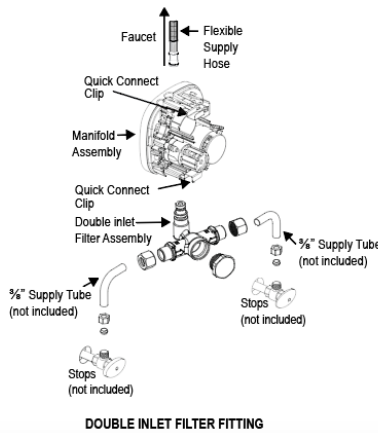

RECOMMENDED SPECIFICATION

Faucet shall include cast brass body, quick-connect fittings, twist-off/shut-off solenoid assembly, removable battery cartridge, flexible power supply and allow adjustment of settings wirelessly via Apple or Android smartphones.

NOTES

All information contained within this document subject to change without notice.

Looking for other variations of the ETF-80 product? [View the general spec sheet with all options.](#)

[Find a matching soap dispenser](#) for this faucet.

[Find a compatible sink](#) for this faucet.

WARRANTY

3 Year

ROUGH-IN

**SLOAN
REPAIR
.COM**

TOLL FREE: 800-442-6622
www.store.sloanrepair.com