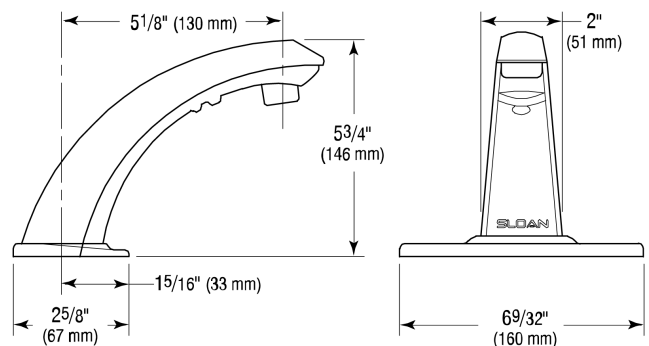

DETAILS

- Flow Rate: 0.5 gpm (2 Lpm) (0.5GPM)
- Spray Type: Multi-Laminar (MLM)
- Sensor Type: Infrared (IR)
- Mounting Type: Single Hole
- Trim Plate: 4" (102mm) (4)
- Power Supply: Plug Adapter (PLG)
- Temperature Mixer: Back-Check Tee (TEE)
- Finish: Polished Chrome (CP)
- Factory Default Timeout: 30s
- Factory Default GPC: 0.25

FEATURES

Commercial Grade Faucet, ADA Compliant, Cast Brass Spout, Quick Connect Fittings, Integrated Water Shut-off, Wireless Settings Adjustment, On-demand or Metered activation, Hygienic Line Flush, Water Usage and Battery Strength Reporting, Self-adapting Sensor

ELECTRICAL SPECIFICATIONS

- Battery Life: 3 years 8,000 cycles/month
  - Optional power harvesting significantly extends service life
- Self-Adjustment Range: 0" (0mm)
- Sensor Range: 0" (0mm)
- Timeout Adjustment Settings: 30s

POWER SUPPLY OPTIONS

- 6VDC Plug Adapter (included with PLG models)
- 6VDC Ganged Adapter Kit (up to 6 units)(sold separately)
- 24VAC Box Transformer (included with BOX models)

VIDEOS

- Optima Faucet App
- Sloan Optima Below Deck Faucet

DOWNLOADS

- [Optima Smart Faucet Below Deck Installation Instructions](#)
- [Trim Plate Guide](#)
- [Faucet Spray Heads Repair and Maintenance Guide](#)
- [ETF-80/880 and EBF-85/187 Below Deck Repair and Maintenance Guide](#)
- [Additional Downloads](#)