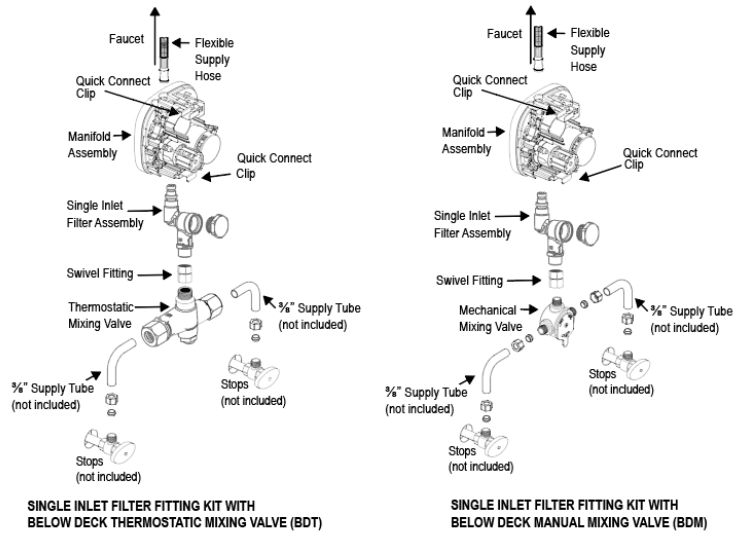

DOWNLOADS

- [Optima Smart Faucet Below Deck Installation Instructions](#)
- [Trim Plate Guide](#)
- [Faucet Spray Heads Repair and Maintenance Guide](#)
- [ETF-80/880 and EBF-85/187 Below Deck Repair and Maintenance Guide](#)
- [Additional Downloads](#)

RECOMMENDED SPECIFICATION

Faucet shall include cast brass body, quick-connect fittings, twist-off/shut-off solenoid assembly, removable battery cartridge, flexible power supply and allow adjustment of settings wirelessly via Apple or Android smartphones.

NOTES

All information contained within this document subject to change without notice.

Looking for other variations of the ETF-80 product? [View the general spec sheet with all options.](#)

[Find a matching soap dispenser](#) for this faucet.

[Find a compatible sink](#) for this faucet.

WARRANTY

3 Year

ROUGH-IN

**SLOAN
REPAIR
.COM**

TOLL FREE: 800-442-6622
www.store.sloanrepair.com