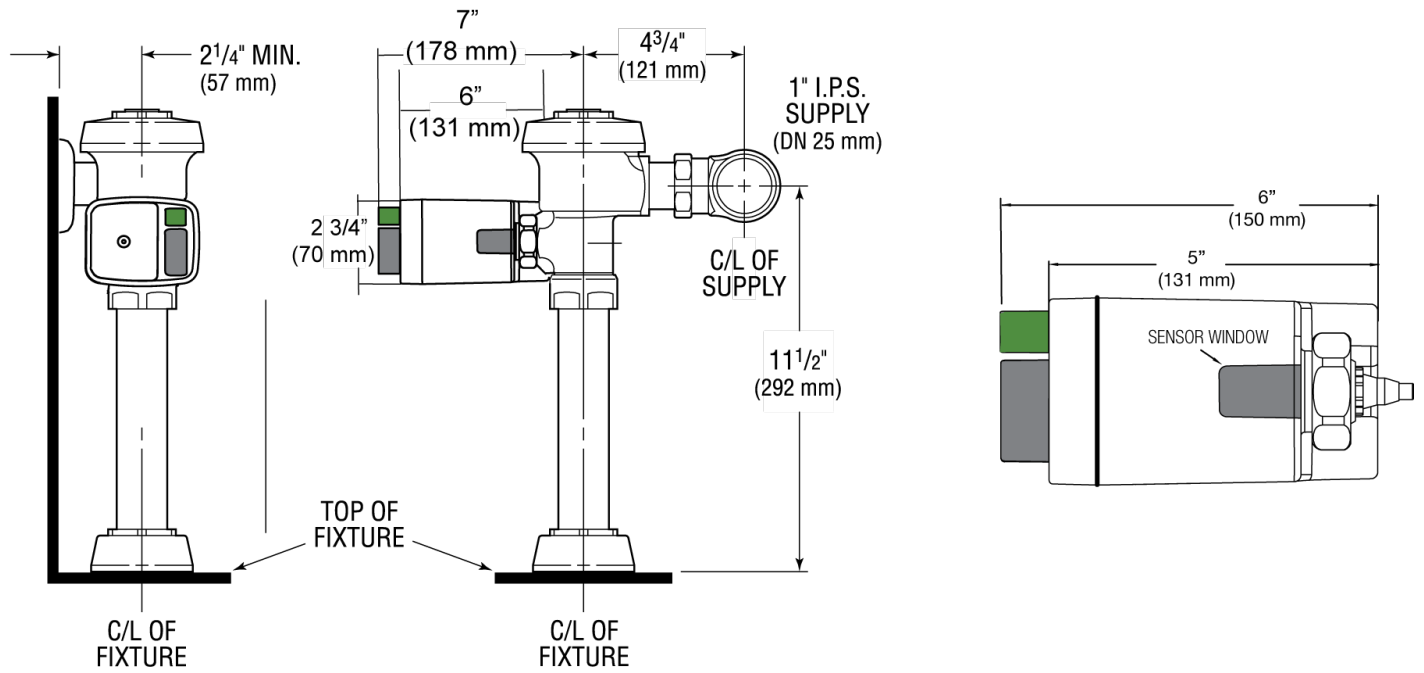

ROUGH-IN

**SLOAN
REPAIR
.COM**

TOLL FREE: 800-442-6622
www.store.sloanrepair.com