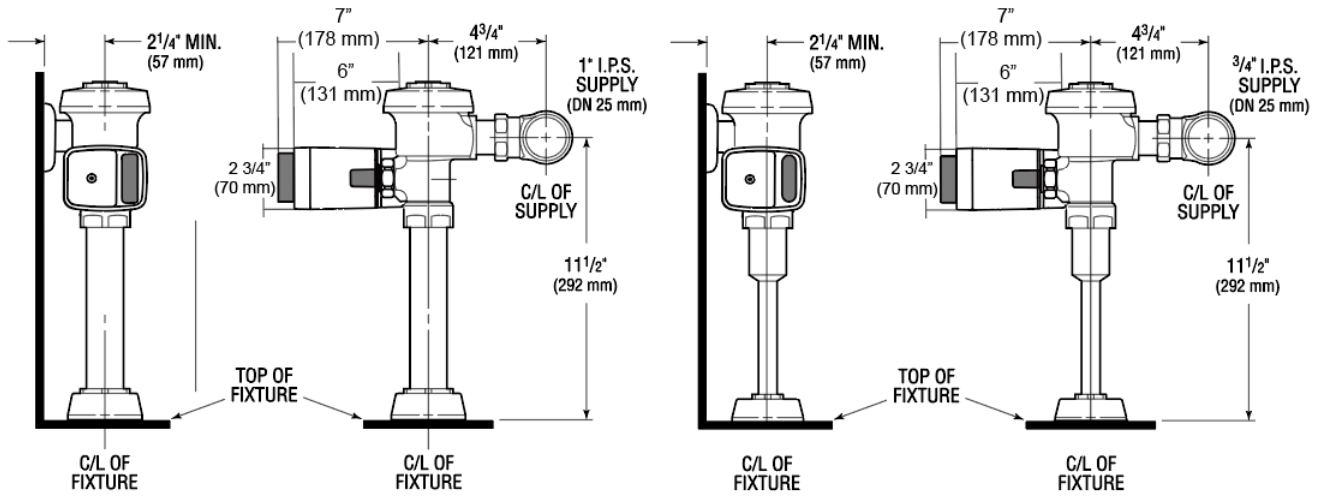

CODE NUMBER

3325500

DESCRIPTION

Polished Chrome Finish, Fixture Connection Top Spud, Single Flush, Battery, Exposed Sensor Urinal/Water Closet Retrofit Flushometer.

DETAILS

- Finish: Polished Chrome (CP)
- Power Type: Battery ()
- Battery Life: 3 years
- Valve: Diaphragm/Piston
- Fixture Type: Urinal/Water Closet
- Fixture Connection: Top Spud

VALVE OPERATING PRESSURE (FLOWING)

15-80 PSI (103-552 kPa). Specific fixtures may require greater minimum flowing pressure - consult manufacturer requirements.

DOWNLOADS

- [EBV-500/550-A Installation Instructions](#)
- [EBV-500/550-A Installation Instructions - Spanish](#)
- [EBV500/EBV550 Repair and Maintenance Guide](#)
- [Additional Downloads](#)

NOTES

All information contained within this document subject to change without notice.

Looking for other variations of the EBV500A product? [View the general spec sheet with all options.](#)

[Find a compatible urinal](#) for this flushometer.

[Find a compatible water closet](#) for this flushometer.

ROUGH-IN

**SLOAN
REPAIR
.COM**

TOLL FREE: 800-442-6622
www.store.sloanrepair.com