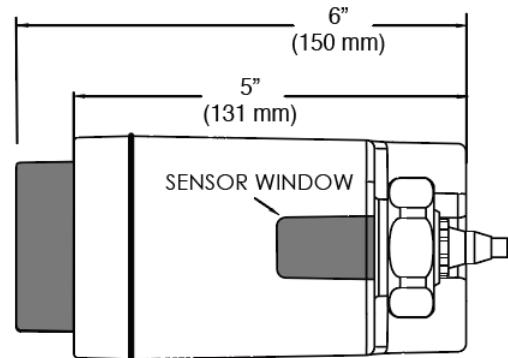

ROUGH-IN

**SLOAN
REPAIR
.COM**

TOLL FREE: 800-442-6622
www.store.sloanrepair.com