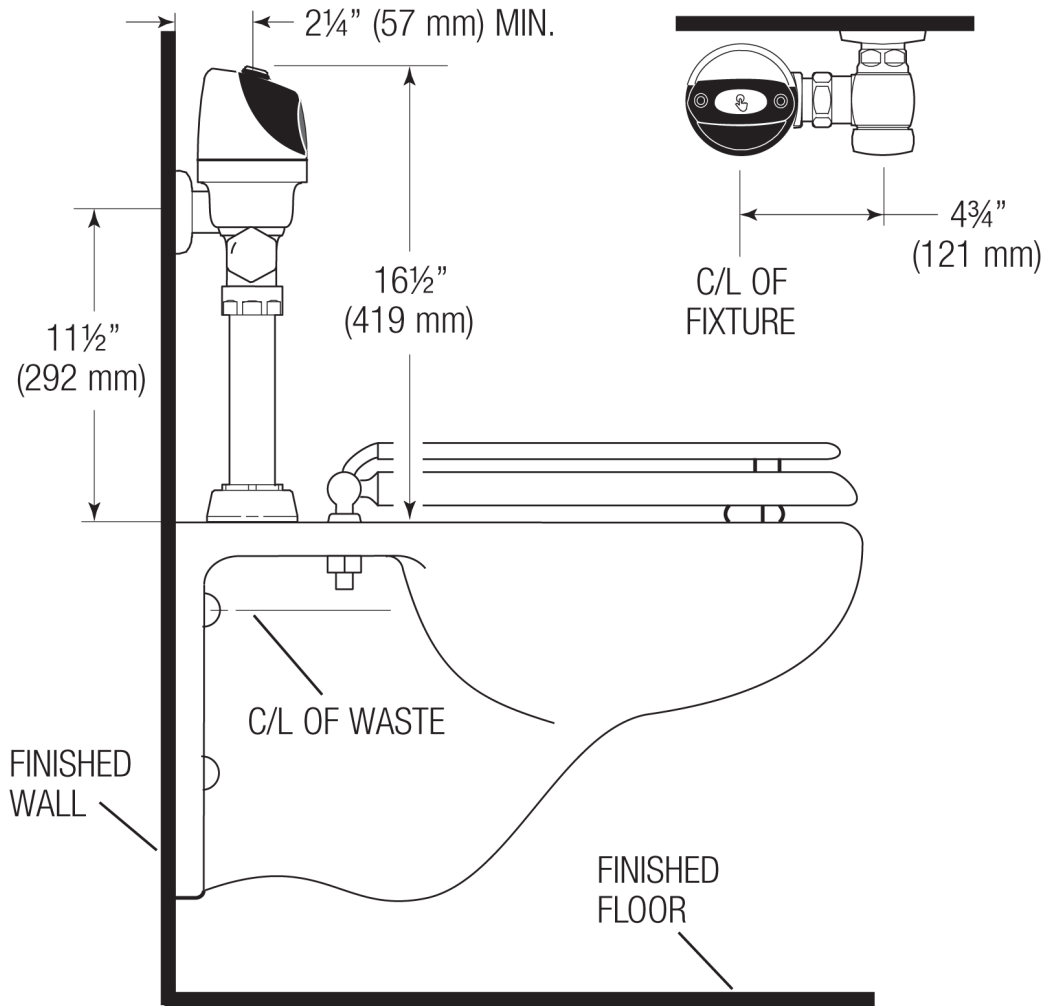

**CODE NUMBER**

3325435

**DESCRIPTION**

1.28 gpf, Polished Chrome Finish, Fixture Connection Top Spud, Single Flush, Battery, G2 Exposed Sensor Water Closet Retrofit Flushometer.

**DETAILS**

- Flush Volume: 1.28 gpf (4.8 Lpf)
- Finish: Polished Chrome (CP)
- Power Type: Battery ( )
- Battery Life: 6 years
- Valve: Diaphragm
- Valve Body Material: Semi-red Brass
- Fixture Type: Water Closet
- Fixture Connection: Top Spud

**DOWNLOADS**

- [Optima Plus Valve Installation Instructions](#)
- [Control Stop Repair and Maintenance Guide](#)
- [Flush Connections Flanges Repair and Maintenance Guide](#)
- [Tail Piece Repair and Maintenance Guide](#)
- [Additional Downloads](#)

**NOTES**

All information contained within this document subject to change without notice.

Looking for other variations of the G2 RESS-C product? [View the general spec sheet with all options.](#)

[Find a compatible urinal](#) for this flushometer.

[Find a compatible water closet](#) for this flushometer.

ROUGH-IN

**SLOAN  
REPAIR  
.COM**

TOLL FREE: 800-442-6622  
[www.store.sloanrepair.com](http://www.store.sloanrepair.com)