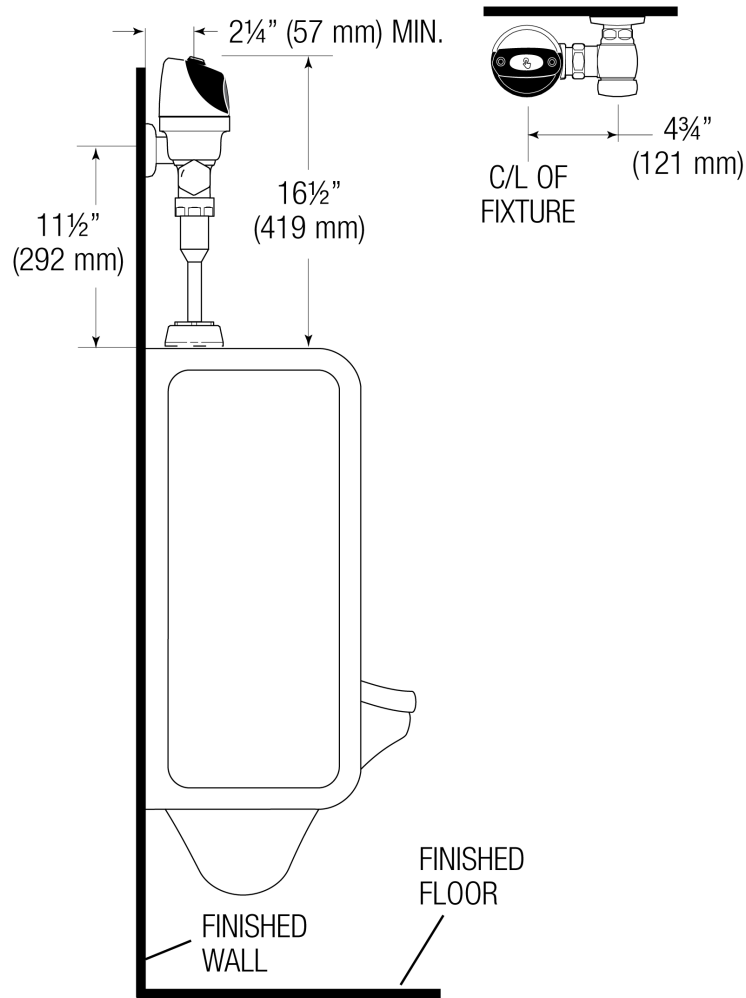

**CODE NUMBER**

3325402

**DESCRIPTION**

1.0 gpf, Polished Chrome Finish, Fixture Connection Top Spud, Single Flush, Battery, G2 Exposed Sensor Urinal Retrofit Flushometer.

**DETAILS**

- Flush Volume: 1.0 gpf (3.8 Lpf)
- Finish: Polished Chrome (CP)
- Power Type: Battery ( )
- Battery Life: 6 years
- Valve: Diaphragm
- Valve Body Material: Semi-red Brass
- Fixture Type: Urinal
- Fixture Connection: Top Spud

**NOTES**

All information contained within this document subject to change without notice.

Looking for other variations of the G2 RESS-U product? [View the general spec sheet with all options.](#)

[Find a compatible urinal](#) for this flushometer.

[Find a compatible water closet](#) for this flushometer.

ROUGH-IN

**SLOAN  
REPAIR  
.COM**  
TOLL FREE: 800-442-6622  
[www.store.sloanrepair.com](http://www.store.sloanrepair.com)