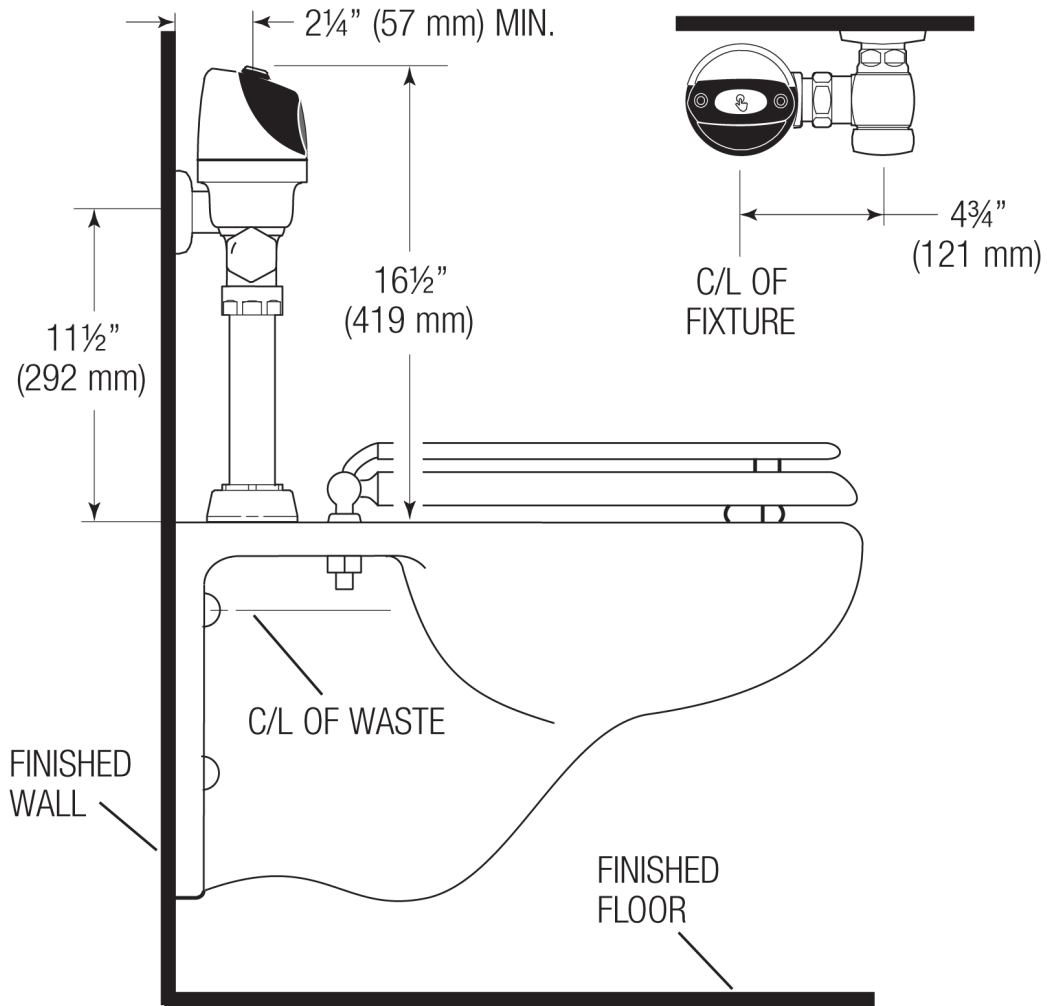

**CODE NUMBER**

3325400

**DESCRIPTION**

1.6/3.5 gpf, Polished Chrome Finish, Fixture Connection Top Spud, Single Flush, Battery, G2 Exposed Sensor Water Closet Retrofit Flushometer.

**DETAILS**

- Flush Volume: 1.6/3.5 gpf (6.0/13.2 Lpf)
- Finish: Polished Chrome (CP)
- Power Type: Battery ( )
- Battery Life: 6 years
- Valve: Diaphragm
- Valve Body Material: Semi-red Brass
- Fixture Type: Water Closet
- Fixture Connection: Top Spud

**DOWNLOADS**

- [Optima Plus Valve Installation Instructions](#)
- [Control Stop Repair and Maintenance Guide](#)
- [Flush Connections Flanges Repair and Maintenance Guide](#)
- [Tail Piece Repair and Maintenance Guide](#)
- [Additional Downloads](#)

**NOTES**

All information contained within this document subject to change without notice.

Looking for other variations of the G2 RESS-C product? [View the general spec sheet with all options.](#)

[Find a compatible urinal](#) for this flushometer.

[Find a compatible water closet](#) for this flushometer.

ROUGH-IN

**SLOAN  
REPAIR  
.COM**

TOLL FREE: 800-442-6622  
[www.store.sloanrepair.com](http://www.store.sloanrepair.com)