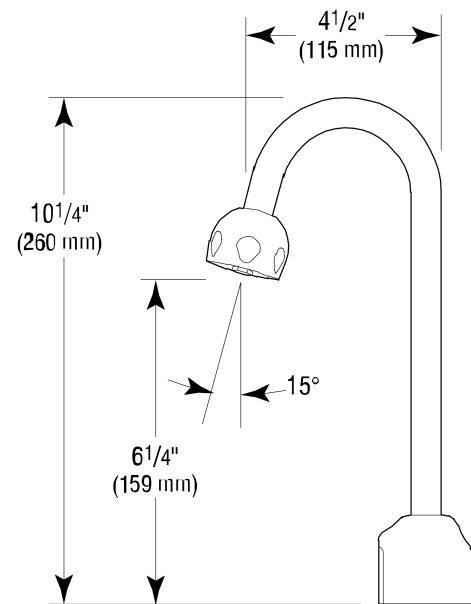

**VIDEOS**

- ▶ Optima Faucet App
- ▶ Sloan Optima Below Deck Faucet

**DOWNLOADS**

- [Optima Smart Faucet Below Deck Installation Instructions](#)
- [Faucet Spray Heads Repair and Maintenance Guide](#)
- [ETF-700/700-S and EBF-750/750-S Below Deck Repair and Maintenance Guide](#)
- [Additional Downloads](#)

Variation not shown: 8" Trim Plate

**COMPLIANCES & CERTIFICATIONS**

(ADA Compliant, ASME A112.18.1 Compliant, cUPC Certified, cUPC Low Lead Compliant, Proposition 65, TAS, UPC Certified, UPC Low Lead Compliant)