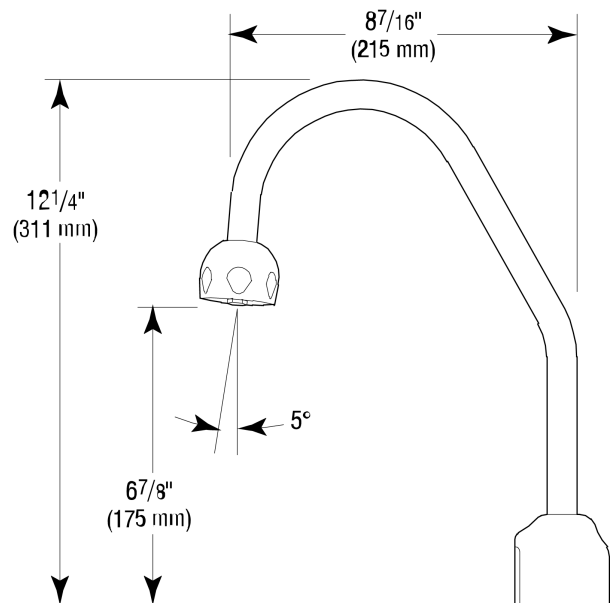

DETAILS

- Flow Rate: 1.5 gpm (6 Lpm) (1.5GPM)
- Spray Type: Shower Head (SHR)
- Spout Type: Surgical Bend (S)
- Sensor Type: Infrared (IR)
- Mounting Type: Single Hole
- Trim Plate: 4" (102mm) (4)
- Power Supply: Battery (BAT)
- Temperature Mixer: Back-Check Tee (TEE)
- Finish: Polished Chrome (CP)
- Factory Default Timeout: 30s
- Factory Default GPC: 0.75

FEATURES

Commercial Grade Faucet, ADA Compliant, Cast Brass Spout, Quick Connect Fittings, Integrated Water Shut-off, Wireless Settings Adjustment, On-demand or Metered activation, Hygienic Line Flush, Water Usage and Battery Strength Reporting, Self-adapting Sensor

ELECTRICAL SPECIFICATIONS

- Battery Life: 3 years 8,000 cycles/month
  - Optional power harvesting significantly extends service life
- Self-Adjustment Range: 0" (0mm)
- Sensor Range: 0" (0mm)
- Timeout Adjustment Settings: 30s

POWER SUPPLY OPTIONS

1. 6VDC Plug Adapter (sold separately)*
   - 6VDC Ganged Adapter Kit (up to 6 units)(sold separately)*
   - 24VAC Box Transformer (up to 3 units)(sold separately)*
   - Optional Turbine Energy Harvesting
2. when converting units to hardwired with battery back-up

VIDEOS

- [Optima Faucet App](#)
- [Sloan Optima Below Deck Faucet](#)

DOWNLOADS

- [Optima Smart Faucet Below Deck Installation Instructions](#)
- [Faucet Spray Heads Repair and Maintenance Guide](#)
- [ETF-700/700-S and EBF-750/750-S Below Deck Repair and Maintenance Guide](#)
- [Additional Downloads](#)