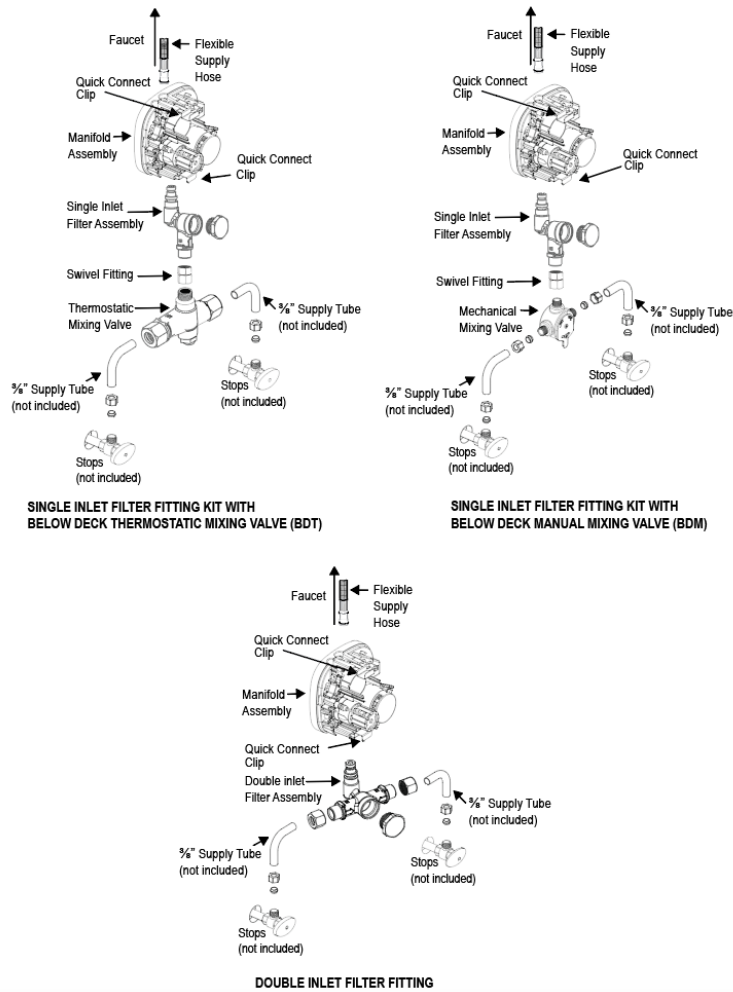

**VIDEOS**

- [Optima Faucet App](#)
- [Sloan Optima Below Deck Faucet](#)

**DOWNLOADS**

- [Optima Smart Faucet Below Deck Installation Instructions](#)
- [Faucet Spray Heads Repair and Maintenance Guide](#)
- [ETF-700/700-S and EBF-750/750-S Below Deck Repair and Maintenance Guide](#)
- [Additional Downloads](#)

**RECOMMENDED SPECIFICATION**

Faucet shall include cast brass body, quick-connect fittings, twist-off/shut-off solenoid assembly, removable battery cartridge, flexible power supply and allow adjustment of settings wirelessly via Apple or Android smartphones.

**NOTES**

All information contained within this document subject to change without notice.

Looking for other variations of the EBF-750 product? [View the general spec sheet with all options.](#)

[Find a matching soap dispenser](#) for this faucet.

[Find a compatible sink](#) for this faucet.

**WARRANTY**

3 Year

**ROUGH-IN**

**SLOAN  
REPAIR  
.COM**

TOLL FREE: 800-442-6622  
[www.store.sloanrepair.com](http://www.store.sloanrepair.com)