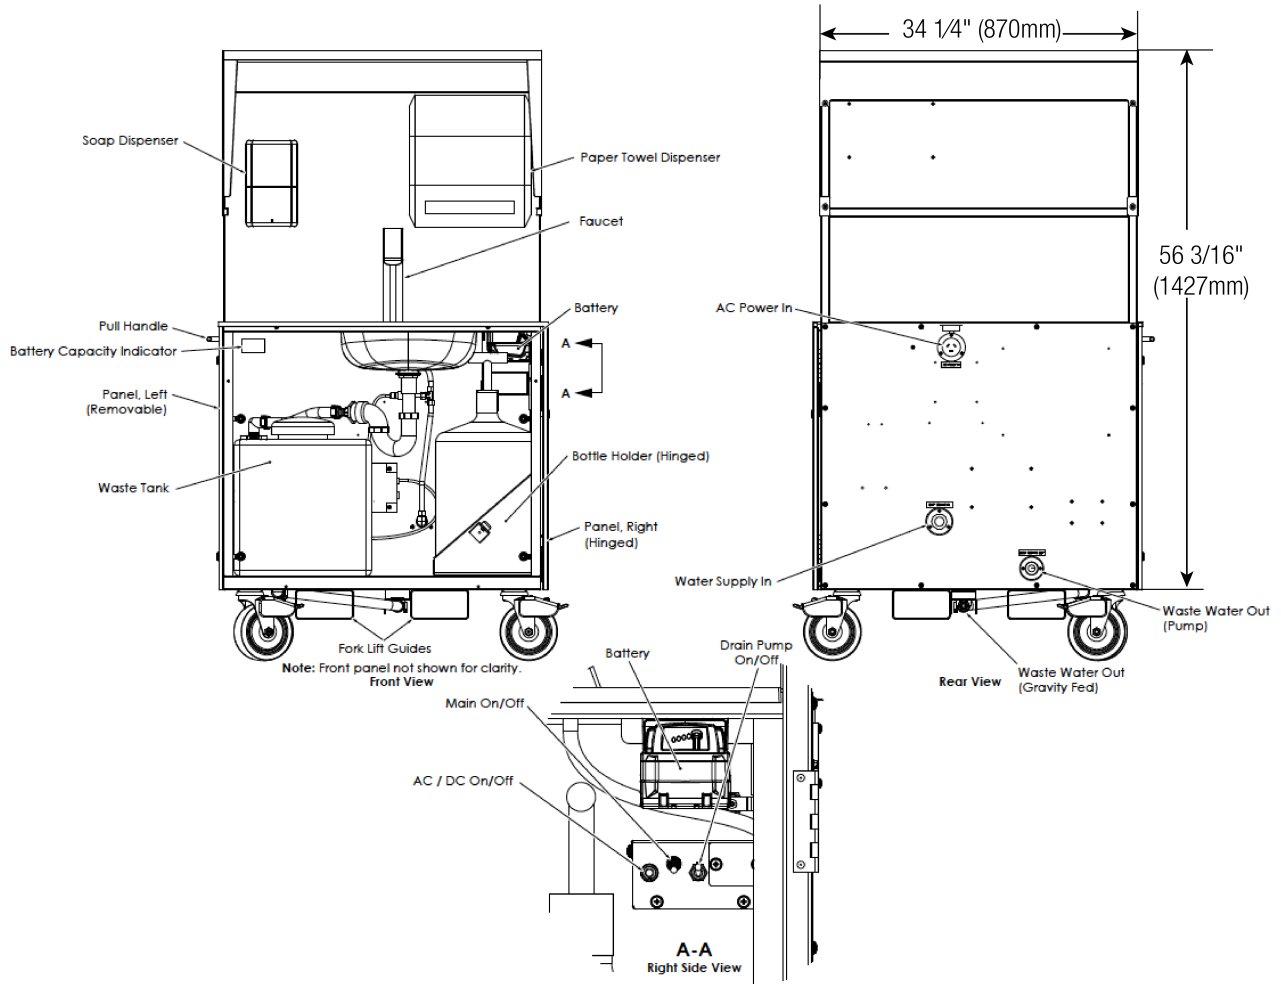

ROUGH-IN

**SLOAN
REPAIR
.COM**
TOLL FREE: 800-442-6622
www.store.sloanrepair.com