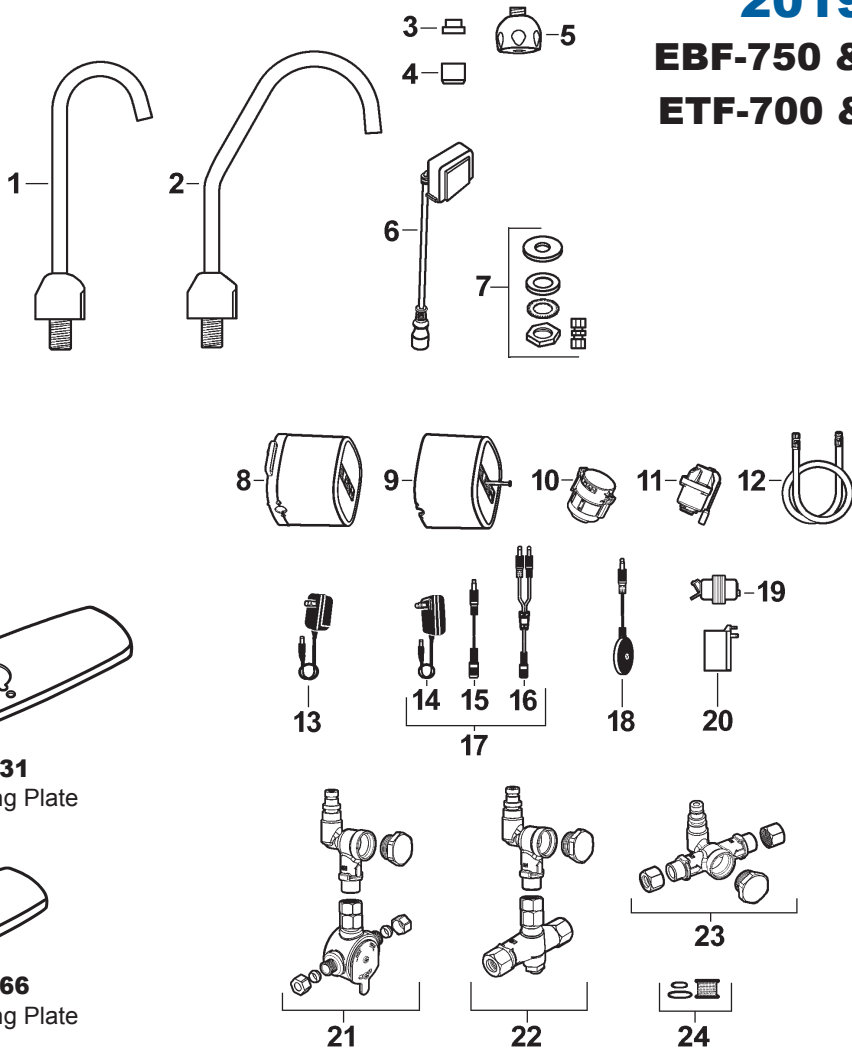

SLOAN ELECTRONIC FAUCETS

2019-Present
EBF-750 & EBF-750-S
ETF-700 & ETF-700-S

#57131
8" Mounting Plate

#58166
4" Mounting Plate

1	#68767 Spout Assembly ETF-700, EBF-750	11	#68778 Solenoid Assembly
2	#68768 Spout Assembly ETF-700-S, EBF-750-S	12	#68749 Quick Connect Spout Hose
3	#80751 Adapter for Spray Heads	13	#81793 110V/6VDC Power Supply
4	#68773 VP Aerator 2.2 GPM, Laminar #68772 Aerator 1.5 GPM, Laminar #68771 Aerator 1.0 GPM, Multi-Laminar #68770 Aerator 0.5 GPM, Multi-Laminar	14	#68757 230V/6VDC Power Supply
5	#80750 Shower Spray Head	15	#86172 Extension Cable
6	#68779 Sensor & Cable Assembly	16	#67391 Splitter Cable
7	#80325 Spout Mounting Kit	17	#68758 Gang Adapter Kit
	#68746 Control Box - No Turbine	18	#68756 24 VAC Power Harness Assembly
8	#68747 Control Box - With Turbine 0.5 GPM #68748 Control Box - With Turbine 1.5 GPM	19	#54688 24 VAC Power Supply (Box Mount)
9	#68750 Control Box Cover & Screw Only	20	#08377 24 VAC Power Supply
10	#84755 Battery Pack	21	#68753 Manual Mixing Valve & Single Inlet Tee
		22	#68754 Thermostatic Mixing Valve & Single Inlet Tee
		23	#68752 Double Inlet Tee Filter Assy. Kit
		24	#68755 Replacement Filter Pack 1 Filter, 5 Large O-Rings, 5 Small O-Rings