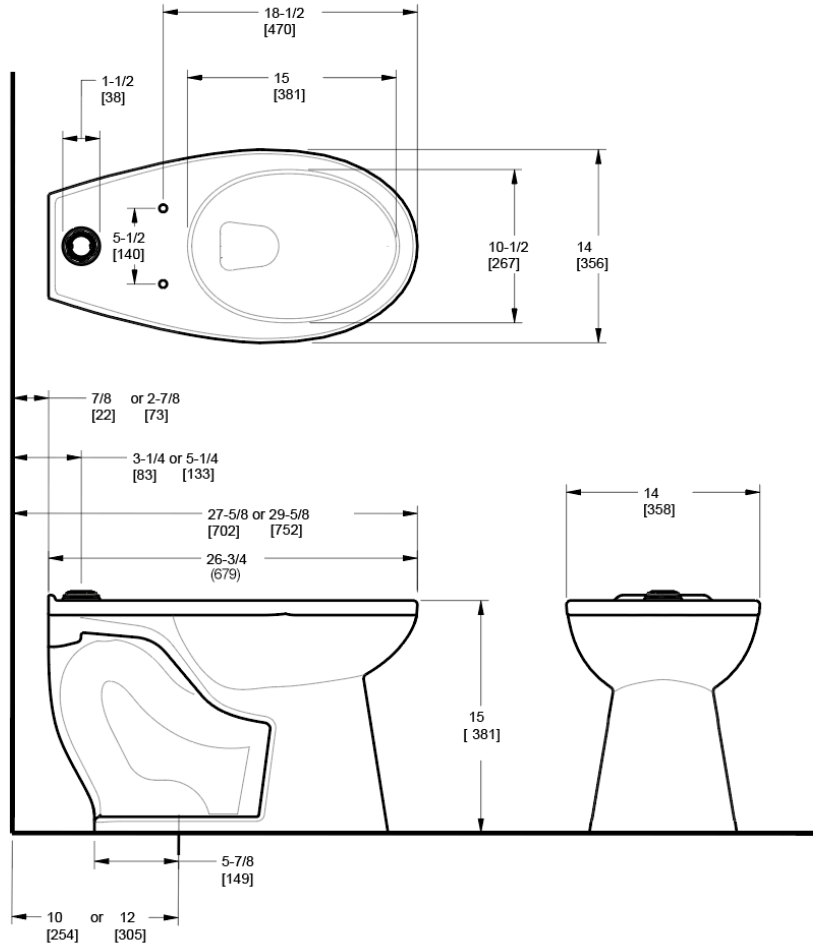

ROUGH-IN

**SLOAN
REPAIR
.COM**

TOLL FREE: 800-442-6622
www.store.sloanrepair.com