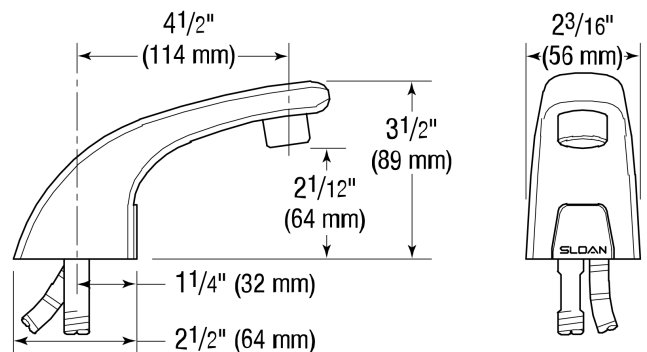

CODE NUMBER

3365163BT

DESCRIPTION

4" Trim Plate, Plug Adapter Power Supply, Back-Check Tee, Polished Chrome Finish, 0.5 gpm, Multi-Laminar Spray, Infrared Sensor, Optima® Hardwired-Powered Deck-Mounted Low Body Faucet.

DETAILS

- Flow Rate: 0.5 gpm (2 Lpm) (0.5GPM)
- Spray Type: Multi-Laminar (MLM)
- Sensor Type: Infrared (IR)
- Mounting Type: Single Hole ( )
- Trim Plate: 4" (102mm) (4)
- Power Supply: Plug Adapter (PLG)
- Temperature Mixer: Back-Check Tee (TEE)
- Finish: Polished Chrome (CP)
- Factory Default Timeout: 30s
- Factory Default GPC: 0.25

FEATURES

Commercial Grade Faucet, ADA Compliant, Cast Brass Spout, Quick Connect Fittings, Integrated Water Shut-off, Wireless Settings Adjustment, On-demand or Metered activation, Hygienic Line Flush, Water Usage and Battery Strength Reporting, Self-adapting Sensor

ELECTRICAL SPECIFICATIONS

- Battery Life: 3 years 8,000 cycles/month
  - Optional power harvesting significantly extends service life
- Self-Adjustment Range: 0" (0mm)
- Sensor Range: 0" (0mm)
- Timeout Adjustment Settings: 30s

POWER SUPPLY OPTIONS

- 6VDC Plug Adapter (included with PLG models)
- 6VDC Ganged Adapter Kit (up to 6 units)(sold separately)
- 24VAC Box Transformer (included with BOX models)

VIDEOS

- Sloan Connect App®
- Sloan Optima Below Deck Faucet

DOWNLOADS

- [Optima Smart Faucet Below Deck Installation Instructions](#)
- [Trim Plate Guide](#)
- [Faucet Spray Heads Repair and Maintenance Guide](#)
- [ETF-610/EBF-615 Below Deck Repair and Maintenance Guide](#)
- [Additional Downloads](#)

COMPLIANCES & CERTIFICATIONS