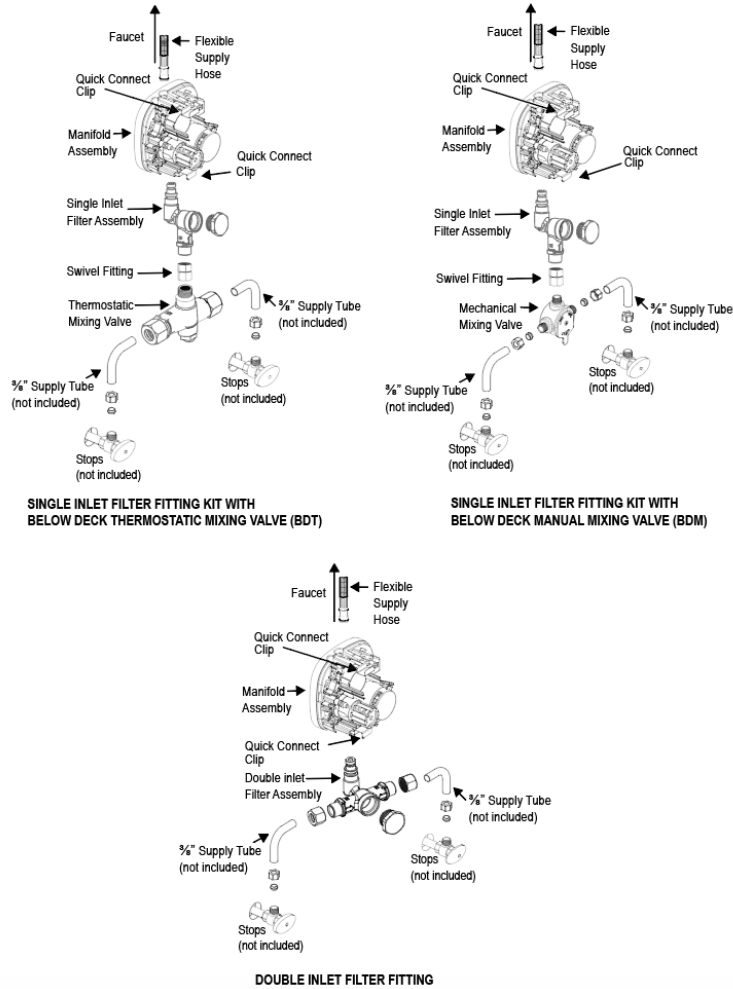

**DOWNLOADS**

- [Optima Smart Faucet Below Deck Installation Instructions](#)
- [Trim Plate Guide](#)
- [Faucet Spray Heads Repair and Maintenance Guide](#)
- [ETF-610/EBF-615 Below Deck Repair and Maintenance Guide](#)
- [Additional Downloads](#)

**RECOMMENDED SPECIFICATION**

Faucet shall include cast brass body, quick-connect fittings, twist-off/shut-off solenoid assembly, removable battery cartridge, flexible power supply and allow adjustment of settings wirelessly via Apple or Android smartphones.

**NOTES**

All information contained within this document subject to change without notice.

Looking for other variations of the ETF-610 product? [View the general spec sheet with all options.](#)

[Find a matching soap dispenser](#) for this faucet.

[Find a compatible sink](#) for this faucet.

**WARRANTY**

3 Year

**ROUGH-IN**

**SLOAN  
REPAIR  
.COM**

TOLL FREE: 800-442-6622  
[www.store.sloanrepair.com](http://www.store.sloanrepair.com)