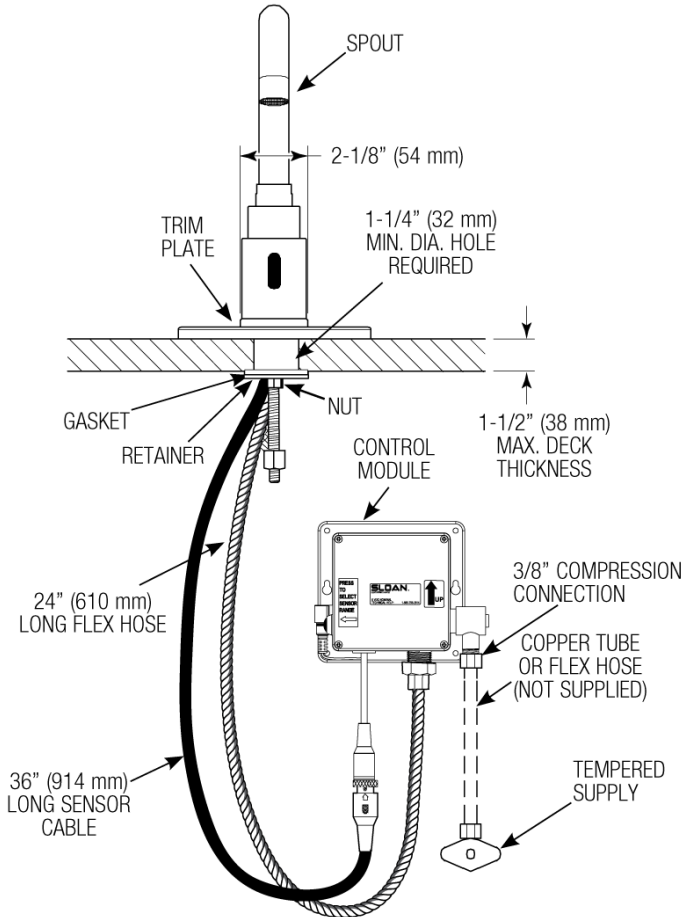

Find a compatible sink for this faucet.

WARRANTY

1 Year

ROUGH-IN