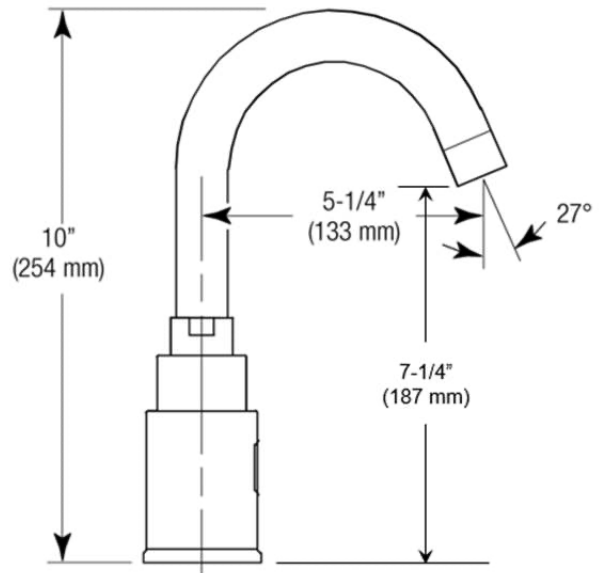

CODE NUMBER

3362104

DESCRIPTION

4" Trim Plate, Battery Power Supply, Back-Check Tee, Polished Chrome Finish, 2.2 gpm, Laminar Spray, Infrared Sensor, Sloan® Battery-Powered Deck-Mounted Gooseneck Body Faucet.

DETAILS

- Flow Rate: 2.2 gpm (8 Lpm) (2.2GPM)
- Spray Type: Laminar (LAM)
- Sensor Type: Infrared (IR)
- Mounting Type: Single Hole ( )
- Trim Plate: 4" (102mm) (4)
- Power Supply: Battery (BAT)
- Temperature Mixer: Back-Check Tee (TEE)
- Finish: Polished Chrome (CP)
- Factory Default Timeout: 30s
- Factory Default GPC: 1.1

FEATURES

Commercial Grade, ADA Compliant, Electronic, Sensor-Activated, Brass Gooseneck Hand Washing Faucet with the following features:

- Adjustable Infrared Sensor Range
- 36" (914 mm) Long Sensor Cable
- 24" (610 mm) Long Flex Hose
- Filtered Solenoid Valve with serviceable Strainer Filter
- Includes Four (4) AA-size Batteries
- Includes appropriate Mounting Hardware

ELECTRICAL SPECIFICATIONS

- Battery Life: 2 years 8,000 cycles/month
- Sensor Range: 4" - 12" (102 - 305mm)
- Timeout Adjustment Settings: 30s

DOWNLOADS

- [SF Series Installation Instructions](#)
- [SF Series (FR) Installation Instructions](#)
- [SF Series (SP) Installation Instructions](#)
- [SFP 35-A Installation Instructions](#)
- [Trim Plate Guide](#)
- [Sloan 2100/2150 Repair and Maintenance Guide](#)
- [Additional Downloads](#)

COMPLIANCES & CERTIFICATIONS

(ADA Compliant, ASME A112.18.1 Compliant, cUPC Certified, cUPC Low Lead Compliant, Proposition 65, TAS, UPC Certified, UPC Low Lead Compliant)

NOTES

All information contained within this document subject to change without notice.

Looking for other variations of the SF-2250 product? [View the general spec sheet with all options.](#)

[Find a matching soap dispenser](#) for this faucet.