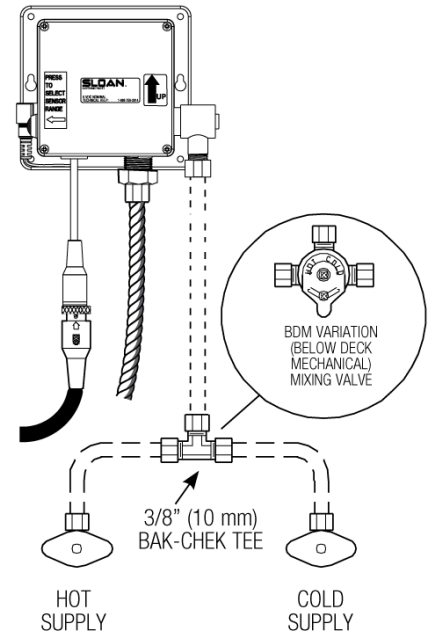

CODE NUMBER

3362104

DESCRIPTION

4" Trim Plate, Battery Power Supply, Back-Check Tee, Polished Chrome Finish, 2.2 gpm, Laminar Spray, Infrared Sensor, Sloan® Battery-Powered Deck-Mounted Gooseneck Body Faucet.

NOTES

All information contained within this document subject to change without notice.

Looking for other variations of the SF-2250 product? [View the general spec sheet with all options.](#)

[Find a matching soap dispenser](#) for this faucet.

Find a compatible sink for this faucet.

WARRANTY

1 Year

ROUGH-IN

HOT AND COLD WATER SUPPLY APPLICATIONS
 (SPECIFY IN MODEL VARIATION)

**SLOAN
REPAIR
.COM**

TOLL FREE: 800-442-6622
www.store.sloanrepair.com