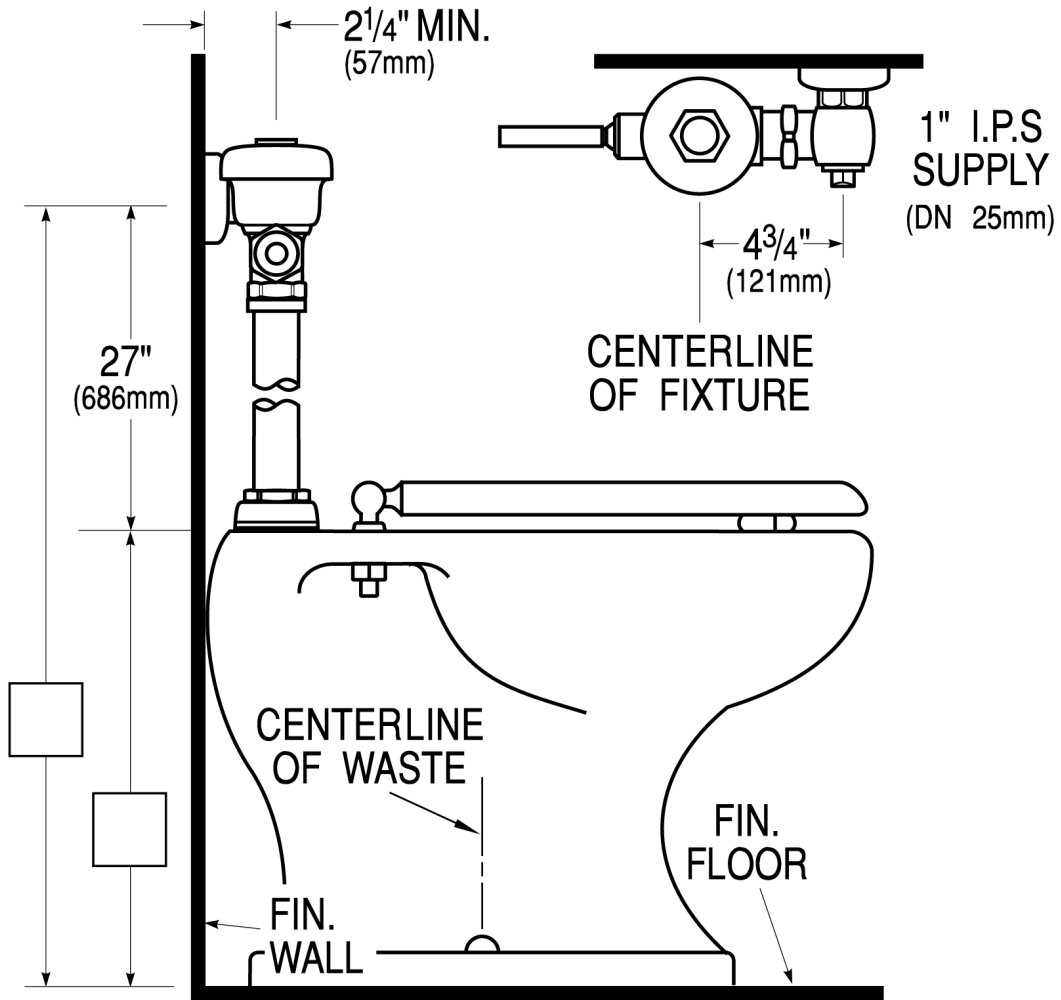

**CODE NUMBER**

3080453

**DESCRIPTION**

3.5 gpf, Polished Chrome Finish, Fixture Connection Top Spud, Single Flush, Regal® Exposed Manual Water Closet Flushometer.

**DETAILS**

- Flush Volume: 3.5 gpf (13.2 Lpf)
- Finish: Polished Chrome (CP)
- Valve: Diaphragm
- Valve Body Material: Semi-red Brass
- Fixture Type: Water Closet
- Fixture Connection: Top Spud
- Rough-In Dimension: 27" (686mm)
- Spud Coupling: 1 ½" (38mm)
- Supply Pipe: 1" (25mm)

**VALVE OPERATING PRESSURE (FLOWING)**

15–80 PSI (103–552 kPa). Specific fixtures may require greater minimum flowing pressure - consult manufacturer requirements.

**DOWNLOADS**

- [Regal XL Exposed Installation Instructions](#)
- [Control Stop Repair and Maintenance Guide](#)
- [Flush Connections Flanges Repair and Maintenance Guide](#)
- [Tail Piece Repair and Maintenance Guide](#)
- [Regal Flushometers Repair and Maintenance Guide](#)
- [Additional Downloads](#)

**NOTES**

All information contained within this document subject to change without notice.

Looking for other variations of the REGAL 116 product? [View the general spec sheet with all options.](#)

[Find a compatible urinal](#) for this flushometer.

[Find a compatible water closet](#) for this flushometer.

ROUGH-IN

**SLOAN  
REPAIR  
.COM**  
TOLL FREE: 800-442-6622  
[www.store.sloanrepair.com](http://www.store.sloanrepair.com)