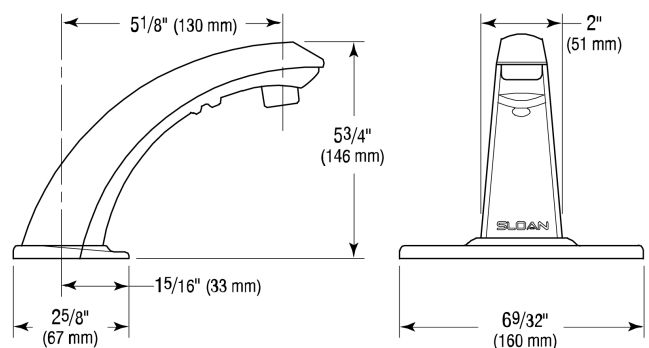

DETAILS

- Flow Rate: 0.5 gpm (1.9 Lpm) (0.5GPM)
- Spray Type: Multi-Laminar (MLM)
- Sensor Type: Infrared (IR)
- Mounting Type: Single Hole ( )
- Trim Plate: 4" (102mm) (4)
- Power Supply: Plug Adapter (PLG)
- Temperature Mixer: Below Deck Thermostatic Mixing Valve (BDT)
- Finish: Polished Chrome (CP)
- Factory Default Timeout: 30s
- Factory Default GPC: 0.25

FEATURES

Commercial Grade Faucet, ADA Compliant, Cast Brass Spout, Quick Connect Fittings, Integrated Water Shut-off, Wireless Settings Adjustment, On-demand or Metered activation, Hygienic Line Flush, Water Usage and Battery Strength Reporting, Self-adapting Sensor

ELECTRICAL SPECIFICATIONS

- Battery Life: 3 years 8,000 cycles/month
  - Optional power harvesting significantly extends service life
- Sensor Range: 4" - 5" (102 - 127mm)
- Timeout Adjustment Settings: 30s

POWER SUPPLY OPTIONS

1. 6VDC Plug Adapter (included with PLG models)
   - 6VDC Ganged Adapter Kit (up to 6 units)(sold separately)*
   - 24VAC Box Transformer (included with BOX models)
2. when converting units to hardwired with battery back-up

VIDEOS

- Sloan Connect App®
- Sloan Optima Below Deck Faucet

DOWNLOADS

- [Optima Smart Faucet Below Deck Installation Instructions](#)
- [Trim Plate Guide](#)
- [Faucet Spray Heads Repair and Maintenance Guide](#)
- [ETF-80/880 and EBF-85/187 Below Deck Repair and Maintenance Guide](#)
- [Additional Downloads](#)