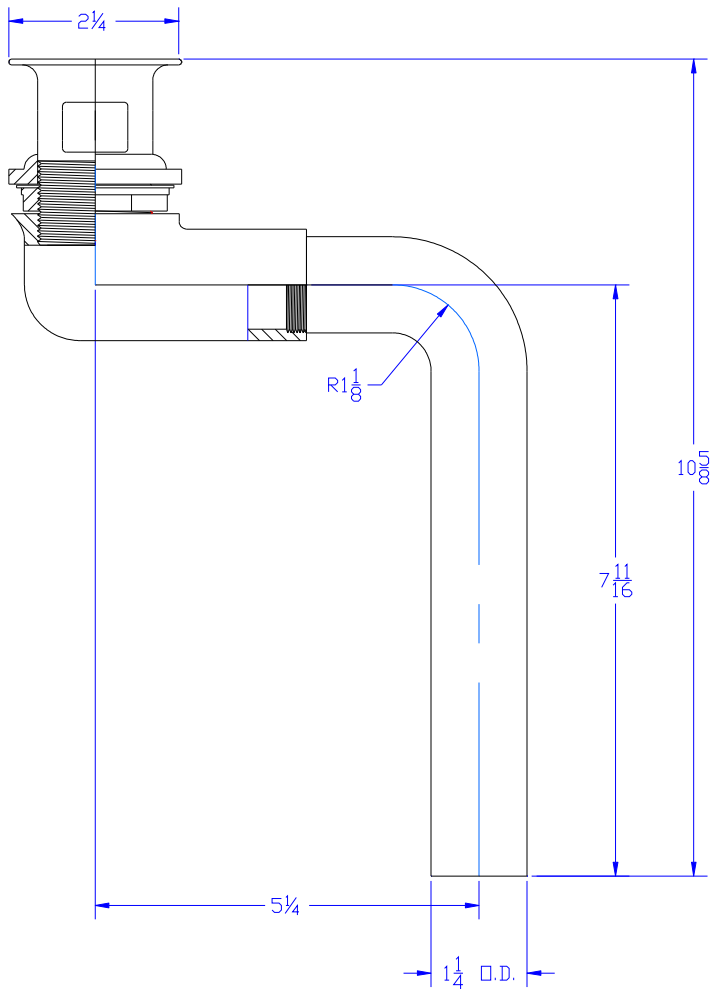

Specification Sheet Cast Lavatory Strainer

Part Number	Size	Finish	Material
3700-WCPC	1 1/4" 17G.A.	PC	Brass

TOP VIEW

**SLOAN
REPAIR
.COM**
TOLL FREE: 800-442-6622
www.store.sloanrepair.com