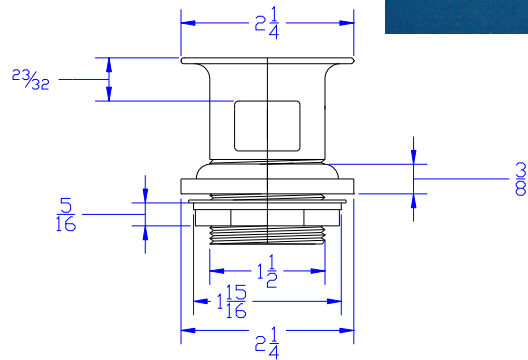

Specification Sheet Cast Lavatory Strainer

Part Number	Size	Finish	Material
3700-WCPC	1 1/4" 17G.A.	PC	Brass

TOP VIEW

**SLOAN
REPAIR
.COM**
TOLL FREE: 800-442-6622
www.store.sloanrepair.com