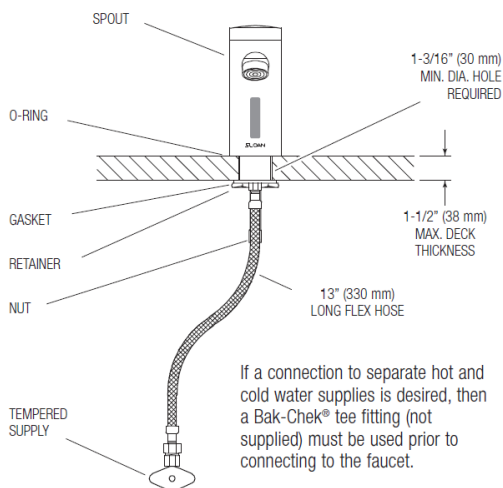

### ► OPERATION

As the user's hands enter the beam's effective range, the beam is reflected back into the sensor receiver and activates the solenoid valve allowing water to flow from the faucet. Water will flow until the hands are removed or until the faucet reaches its automatic time out limit setting.

### ► ROUGH-IN

EAF-250  
Faucets with Single Line Water Supply

EAF-250-ISM, EAF-250-ISM-IC AND  
EAF-250-ISM-DPU-IC  
Faucets with Hot and Cold Water Supply

When the EAF faucet is installed on a sink that has three (3) hole punchings, a Trim Plate should be used. **Trim Plates must be specified and ordered separately:**