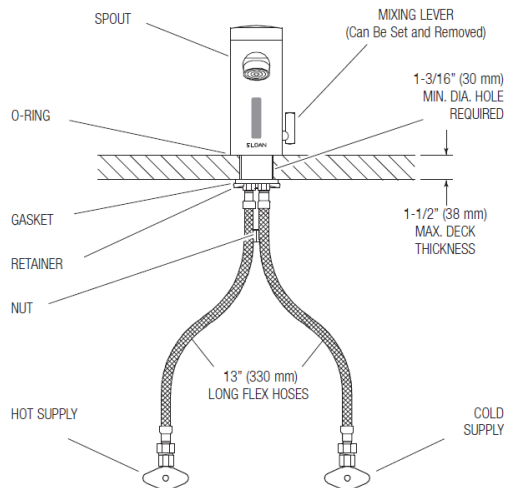

### ► OPERATION

As the user's hands enter the beam's effective range, the beam is reflected back into the sensor receiver and activates the solenoid valve allowing water to flow from the faucet. Water will flow until the hands are removed or until the faucet reaches its automatic time out limit setting.

### ► ROUGH-IN

EAF-250  
Faucets with Single Line Water Supply

EAF-250-ISM, EAF-250-ISM-IC AND  
EAF-250-ISM-DPU-IC  
Faucets with Hot and Cold Water Supply

When the EAF faucet is installed on a sink that has three (3) hole punchings, a Trim Plate should be used. **Trim Plates must be specified and ordered separately:**

ETF-312-A  
Trim Plate for 4" (102 mm)  
Centerset Sink

ETF-510-A  
Trim Plate for 8" (204 mm)  
Centerset Sink