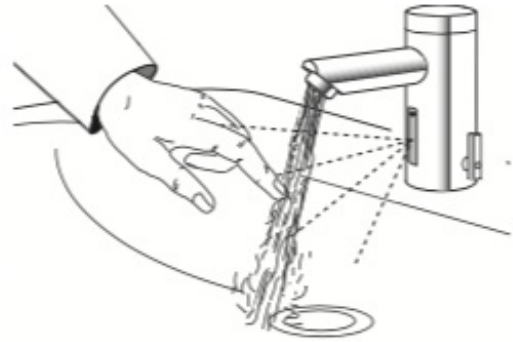

### ► Sensor Range

Nominal: 4"-5" (102 mm - 127 mm)

Faucet Adaptive Self-adjustment Range: 2"-14" (51 mm - 356 mm) nominal

### ► OPERATION

As the user's hands enter the beam's effective range, the beam is reflected back into the sensor receiver and activates the solenoid valve allowing water to flow from the faucet. Water will flow until the hands are removed or until the faucet reaches its automatic time out limit setting.