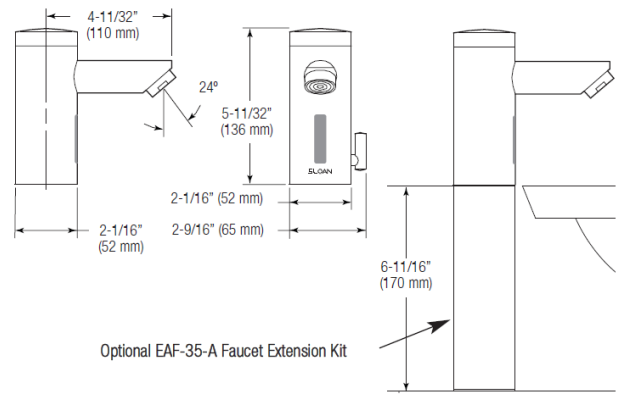

► **The new Optima i.q. faucet — Bringing intelligence to water**

ISM models feature an integral temperature control lever which allows the user to adjust the water temperature. This adjustment can also be converted to a fixed setting. EAF faucets ordered without the ISM variation must be connected to a single, pre-tempered water supply.

The i.q.-Click feature allows the user to place the faucet into optional function modes, including “continuous run” and “temporary off” simply by pressing a button on the spout. The use of the i.q.-Click feature is recommended only in installations where users have a regular familiarity with the faucet (i.e., executive and non-public rest rooms). Models furnished with the i.q.-Click feature are also available with a Drain Pop Up.

“Sloan’s new Optima i.q. EAF-250 Series electronic hand washing faucets

Optima i.q. EAF-250 series faucets include a 6 VDC lithium battery. Battery life is approximately three (3) years.

► **Compliance & Certifications**

ASME A112.18.1-2005/CSA B125.1-05, ISO/IEC 17025

This space for Architect/Engineer Approval

SLOAN REPAIR .COM
TOLL FREE: 800-442-6622
www.store.sloanrepair.com

► **Control Circuit**

6 VDC — Includes Auto Set Range Adjustment and Low Battery Indicator LED