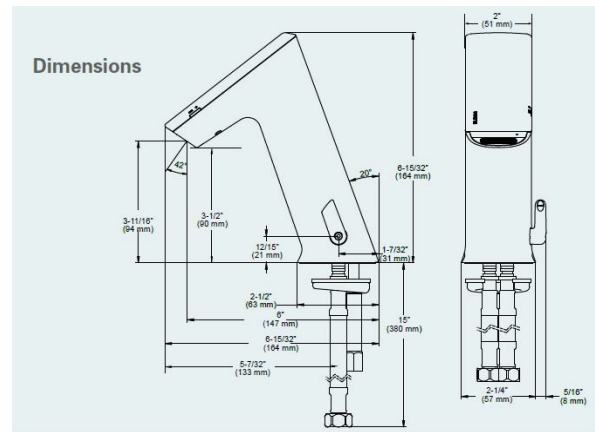

► **Code Number**

3324306

► **Description**

Battery powered, infrared, sensor activated, electronic, chrome plated die cast body, hand washing faucet for pre-tempered or hot and cold water operation.

► **Flow Rate**

1.5 gpm/ 5.7 Lpm Laminar, Single Hole install, Polished Chrome

► **Specifications**

● Battery Powered, Sensor Activated, Electronic, Chrome Plated Die Cast Body, Hand Washing Faucet with the following features:

► **Options (Ordered Separately)**

- Splitter (included in hardwire less adapter)
- 11-13/16" Extension Cable
- 47-1/4" Extension Cable
- 126" Extension Cable
- Thermostatic Mixer, Below Deck

EFX-250.500.0000 Shown (Standard Model with Integral Side Mixer)

► **Time Out Setting**

30 seconds — Maximum time faucet will run upon continuous detection

► **Control Circuit**

6.75 VDC

► **Sensor Range**

Nominal: 4" - 5" (102 mm - 127 mm)

Faucet Adaptive Self-adjustment Range: 2" - 14" (51 mm - 356 mm)
nominal