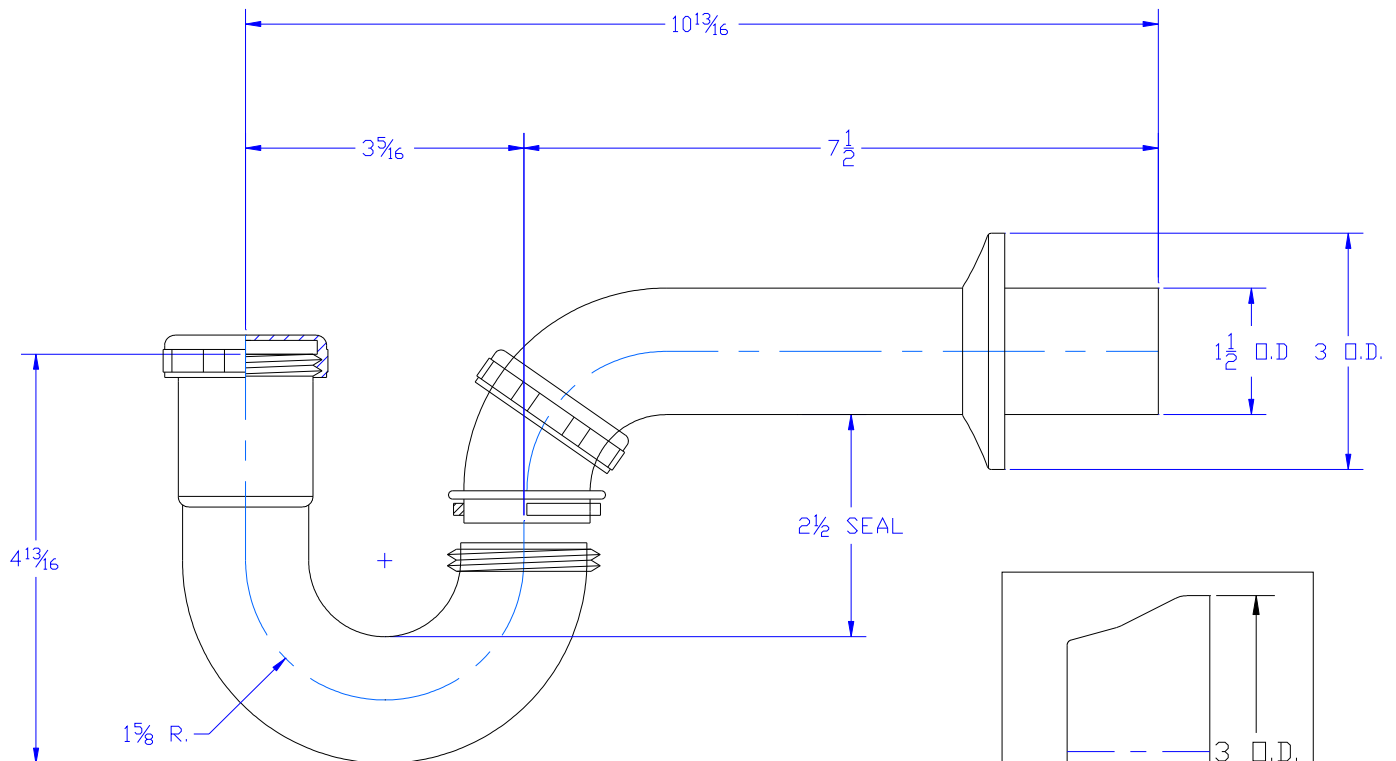

### Specification Sheet

#### 1 1/2" P-Trap, L/ CO., Chrome Plated\*

Part Number	Size	Finish	Material
14-1CP	1 1/2" 22 GA.	CP	Brass, Zinc Nuts
14-1RB	1 1/2" 22 GA.	RB	Brass, Zinc Nuts
14CP	1 1/2" 20 GA.	CP	Brass, Zinc Nuts
14RB	1 1/2" 20 GA.	RB	Brass, Zinc Nuts
15CP	1 1/2" 17 GA.	CP	Brass, Zinc Nuts
15RB	1 1/2" 17 GA.	RB	Brass, Zinc Nuts

\*Note: 1. For Deep Flange add "D" to catalog number.  
 2. For Brass Nuts add "B" to catalog number.

**SLOAN  
REPAIR  
.COM**  
 TOLL FREE: 800-442-6622  
[www.store.sloanrepair.com](http://www.store.sloanrepair.com)