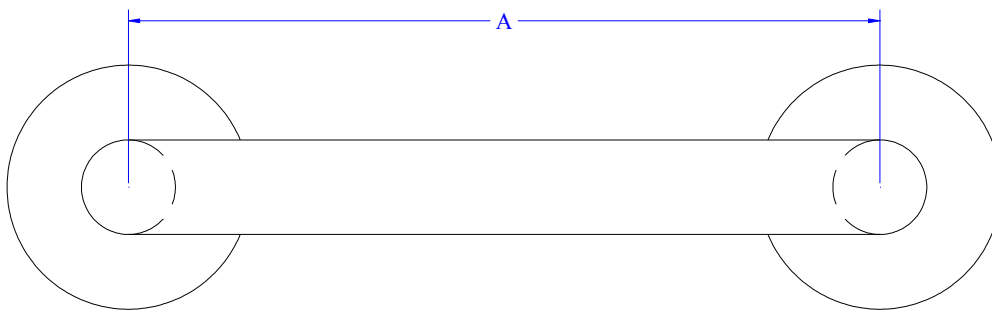

Specification Sheet
1 1/2" O.D. Corrosion Resistant- Heavy Duty 18 Gauge Tubing
14 Gauge Flanges

Part Number	Size A	Finish	Material
15012C	12"	Bright Satin	Stainless Steel
15016C	16"	Bright Satin	Stainless Steel
15018C	18"	Bright Satin	Stainless Steel
15024C	24"	Bright Satin	Stainless Steel
15030C	30"	Bright Satin	Stainless Steel
15032C	32"	Bright Satin	Stainless Steel
15036C	36"	Bright Satin	Stainless Steel
15042C	42"	Bright Satin	Stainless Steel
15048C	48"	Bright Satin	Stainless Steel