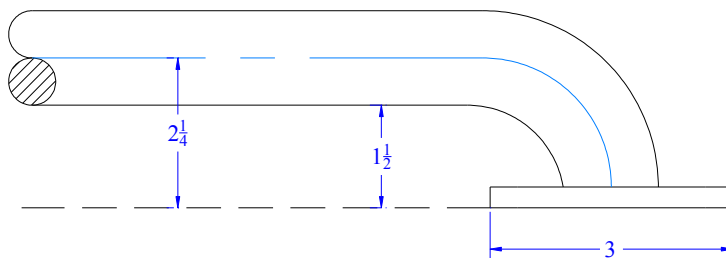

Specification Sheet
1 1/2" O.D. Corrosion Resistant- Heavy Duty 18 Gauge Tubing
14 Gauge Flanges

Part Number	Size A	Finish	Material
15012C	12"	Bright Satin	Stainless Steel
15016C	16"	Bright Satin	Stainless Steel
15018C	18"	Bright Satin	Stainless Steel
15024C	24"	Bright Satin	Stainless Steel
15030C	30"	Bright Satin	Stainless Steel
15032C	32"	Bright Satin	Stainless Steel
15036C	36"	Bright Satin	Stainless Steel
15042C	42"	Bright Satin	Stainless Steel
15048C	48"	Bright Satin	Stainless Steel