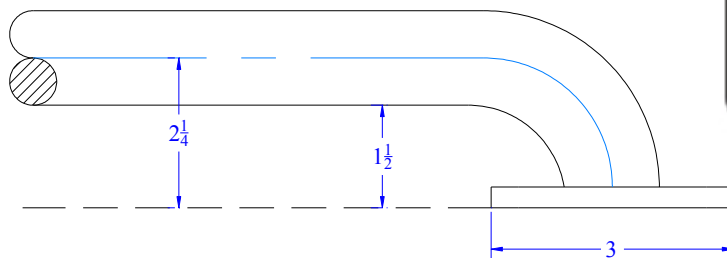

Specification Sheet
1 1/2" O.D. Corrosion Resistant- Heavy Duty 18 Gauge Tubing
14 Gauge Flanges

Part Number	Size A	Finish	Material
15012C	12"	Bright Satin	Stainless Steel
15016C	16"	Bright Satin	Stainless Steel
15018C	18"	Bright Satin	Stainless Steel
15024C	24"	Bright Satin	Stainless Steel
15030C	30"	Bright Satin	Stainless Steel
15032C	32"	Bright Satin	Stainless Steel
15036C	36"	Bright Satin	Stainless Steel
15042C	42"	Bright Satin	Stainless Steel
15048C	48"	Bright Satin	Stainless Steel