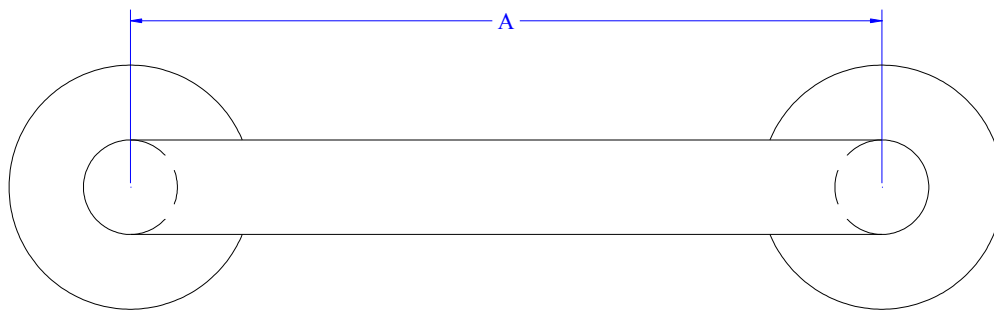

Specification Sheet
1 1/2" O.D. Corrosion Resistant- Heavy Duty 18 Gauge Tubing
14 Gauge Flanges

Part Number	Size A	Finish	Material
15012C	12"	Bright Satin	Stainless Steel
15016C	16"	Bright Satin	Stainless Steel
15018C	18"	Bright Satin	Stainless Steel
15024C	24"	Bright Satin	Stainless Steel
15030C	30"	Bright Satin	Stainless Steel
15032C	32"	Bright Satin	Stainless Steel
15036C	36"	Bright Satin	Stainless Steel
15042C	42"	Bright Satin	Stainless Steel
15048C	48"	Bright Satin	Stainless Steel