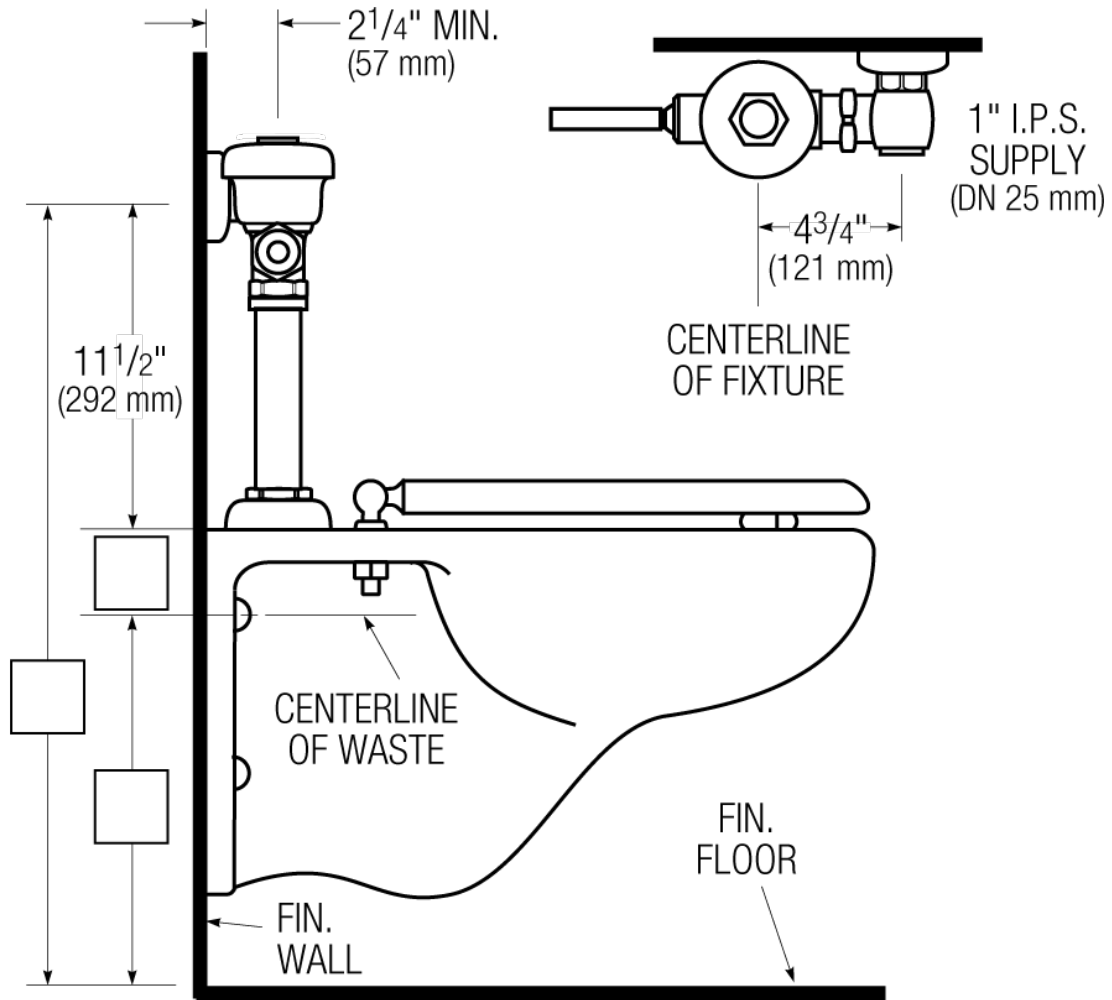

**CODE NUMBER**

3080053

**DESCRIPTION**

1.6 gpf, Polished Chrome Finish, Fixture Connection Top Spud, Single Flush, Regal® Exposed Manual Water Closet Flushometer.

**DETAILS**

- Flush Volume: 1.6 gpf (6.0 Lpf)
- Finish: Polished Chrome (CP)
- Valve: Diaphragm
- Valve Body Material: Semi-red Brass
- Fixture Type: Water Closet
- Fixture Connection: Top Spud
- Rough-In Dimension: 11 ½" (292mm)
- Spud Coupling: 1 ½" (38mm)
- Supply Pipe: 1" (25mm)

**VALVE OPERATING PRESSURE (FLOWING)**

15-80 PSI (103-552 kPa). Specific fixtures may require greater minimum flowing pressure - consult manufacturer requirements.

**DOWNLOADS**

- [Regal XL Exposed Installation Instructions](#)
- [Control Stop Repair and Maintenance Guide](#)
- [Flush Connections Flanges Repair and Maintenance Guide](#)
- [Tail Piece Repair and Maintenance Guide](#)
- [Regal Flushometers Repair and Maintenance Guide](#)
- [Flushometer Pressure gauges](#)
- [Additional Downloads](#)

**NOTES**

All information contained within this document subject to change without notice.

Looking for other variations of the REGAL 111 product? [View the general spec sheet with all options.](#)

[Find a compatible urinal](#) for this flushometer.

[Find a compatible water closet](#) for this flushometer.

ROUGH-IN

**SLOAN  
REPAIR  
.COM**  
TOLL FREE: 800-442-6622  
[www.store.sloanrepair.com](http://www.store.sloanrepair.com)