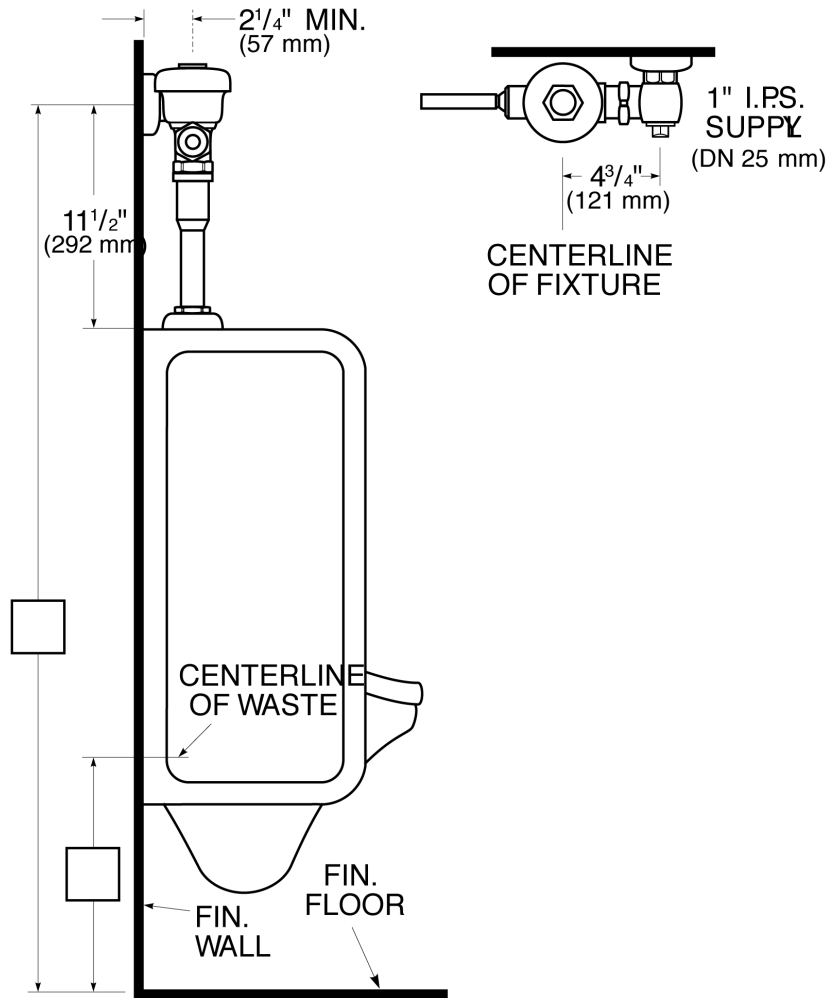

CODE NUMBER

3082475

DESCRIPTION

1.0 gpf, Polished Chrome Finish, Fixture Connection Top Spud, Single Flush, Regal® Exposed Manual Urinal Flushometer.

DETAILS

- Flush Volume: 1.0 gpf (3.8 Lpf)
- Finish: Polished Chrome (CP)
- Valve: Diaphragm
- Valve Body Material: Semi-red Brass
- Fixture Type: Urinal
- Fixture Connection: Top Spud
- Rough-In Dimension: 11 ½" (292mm)
- Spud Coupling: 1 ¼" (32mm)
- Supply Pipe: 1" (25mm)

VALVE OPERATING PRESSURE (FLOWING)

15–80 PSI (103–552 kPa). Specific fixtures may require greater minimum flowing pressure - consult manufacturer requirements.

DOWNLOADS

- [Regal XL Exposed Installation Instructions](#)
- [Control Stop Repair and Maintenance Guide](#)
- [Flush Connections Flanges Repair and Maintenance Guide](#)
- [Tail Piece Repair and Maintenance Guide](#)
- [Regal Flushometers Repair and Maintenance Guide](#)
- [Additional Downloads](#)

NOTES

All information contained within this document subject to change without notice.

Looking for other variations of the REGAL 180 product? [View the general spec sheet with all options.](#)

[Find a compatible urinal](#) for this flushometer.

[Find a compatible water closet](#) for this flushometer.

ROUGH-IN

**SLOAN
REPAIR
.COM**

TOLL FREE: 800-442-6622
www.store.sloanrepair.com