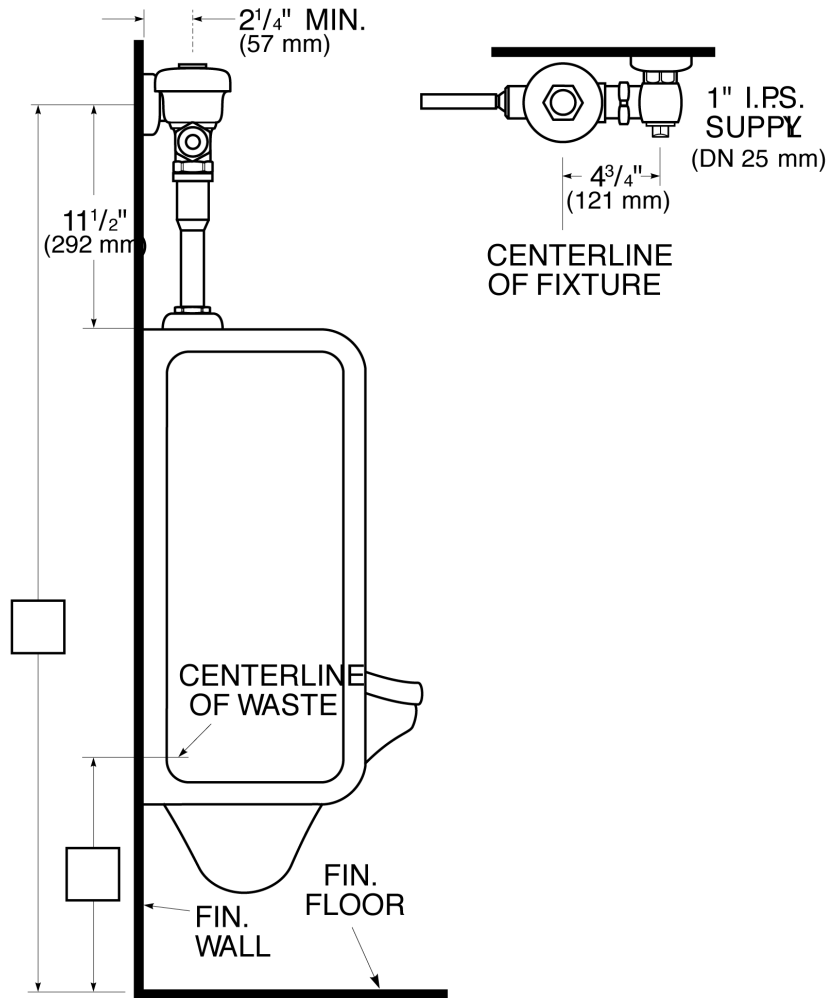

**CODE NUMBER**

3082453

**DESCRIPTION**

3.5 gpf, Polished Chrome Finish, Fixture Connection Top Spud, Single Flush, Regal® Exposed Manual Urinal Flushometer.

**DETAILS**

- Flush Volume: 3.5 gpf (13.2 Lpf)
- Finish: Polished Chrome (CP)
- Valve: Diaphragm
- Valve Body Material: Semi-red Brass
- Fixture Type: Urinal
- Fixture Connection: Top Spud
- Rough-In Dimension: 11 ½" (292mm)
- Spud Coupling: 1 ¼" (32mm)
- Supply Pipe: 1" (25mm)

**VALVE OPERATING PRESSURE (FLOWING)**

15–80 PSI (103–552 kPa). Specific fixtures may require greater minimum flowing pressure - consult manufacturer requirements.

**DOWNLOADS**

- [Regal XL Exposed Installation Instructions](#)
- [Control Stop Repair and Maintenance Guide](#)
- [Flush Connections Flanges Repair and Maintenance Guide](#)
- [Tail Piece Repair and Maintenance Guide](#)
- [Regal Flushometers Repair and Maintenance Guide](#)
- [Additional Downloads](#)

**NOTES**

All information contained within this document subject to change without notice.

Looking for other variations of the REGAL 180 product? [View the general spec sheet with all options.](#)

[Find a compatible urinal](#) for this flushometer.

[Find a compatible water closet](#) for this flushometer.

**ROUGH-IN**

**SLOAN  
REPAIR  
.COM**

TOLL FREE: 800-442-6622  
[www.store.sloanrepair.com](http://www.store.sloanrepair.com)