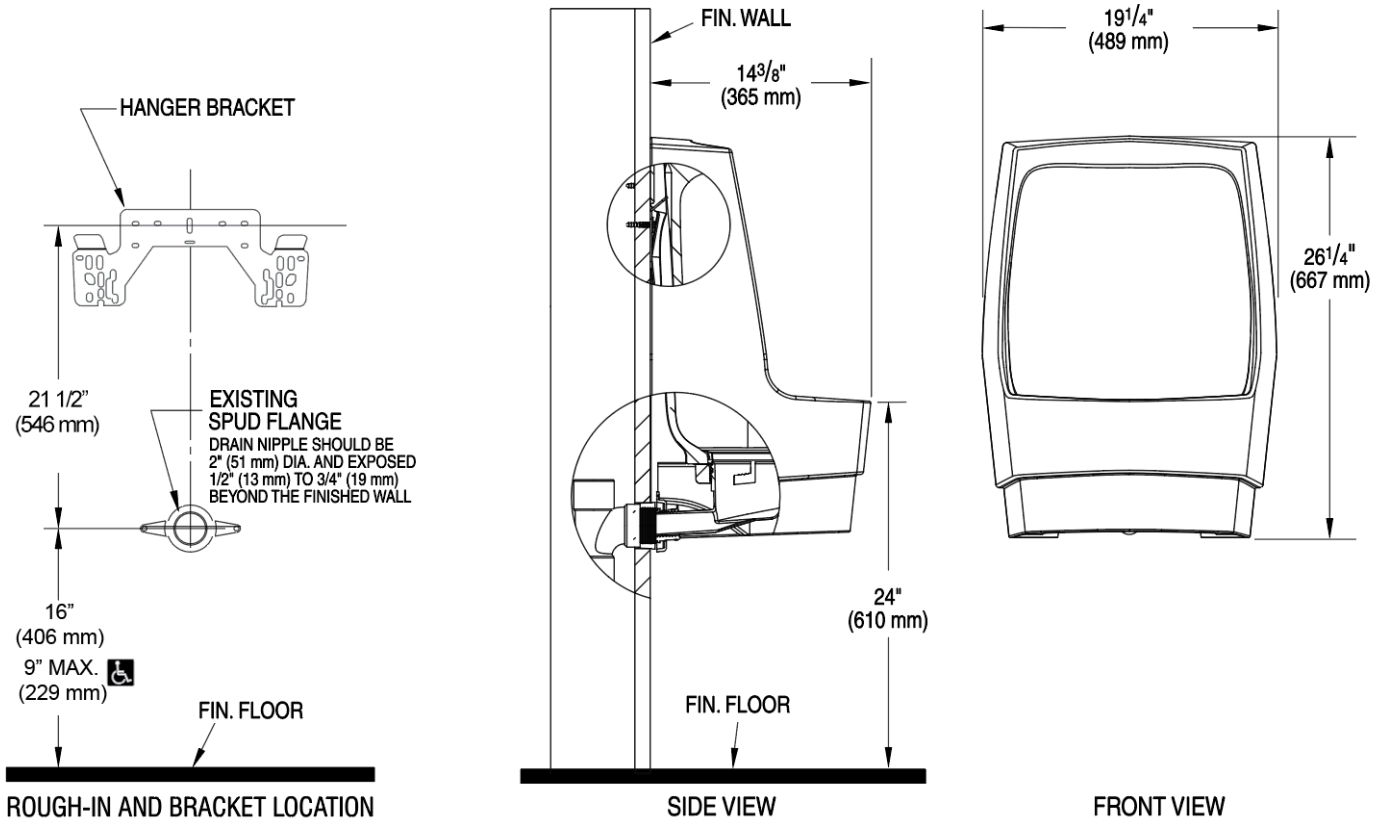

**NOTES**

All information contained within this document subject to change without notice.

All vitreous china dimensions shown in these drawings are nominal and not to scale. Dimensions can vary within the tolerances established in the governing ASME A112.19.2/CSA B45.1 standard. It is important to consider this when planning rough-in and plumbing layouts.

DO NOT install on copper DWV due to copper's susceptibility to corrosion.

**ROUGH-IN**

NOTE: ADA urinal rim height requirements allow all heights 17" and below. Sloan strongly recommends roughing in the drain to achieve a 16 1/2" rim height or less to ensure compliance.