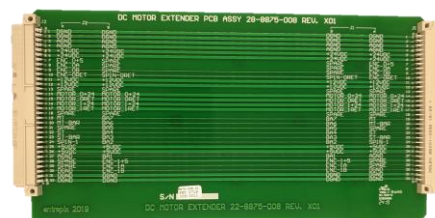

## Recommended Tools and Kits

25-0000-001 Ratchet Set

25-0000-003 Digital Multi-Meter

25-0000-002 SAE Allen  
Driver Set

25-0000-004 Allen Wrench Set  
SAE and Metric

28-8875-008 DSS-200  
DC Motor Card Extender

See reverse side for more

**entrepix**

25-8885-9010 Tool Tray

340-850-11234 Head Tester  
Torque Wrench, 20-150 in\lbs

340-850-11133 1/4" Socket  
Extension, 9.75" Length

340-850-11134 6 Point  
Socket, 1/2" Size, 1/4" Drive